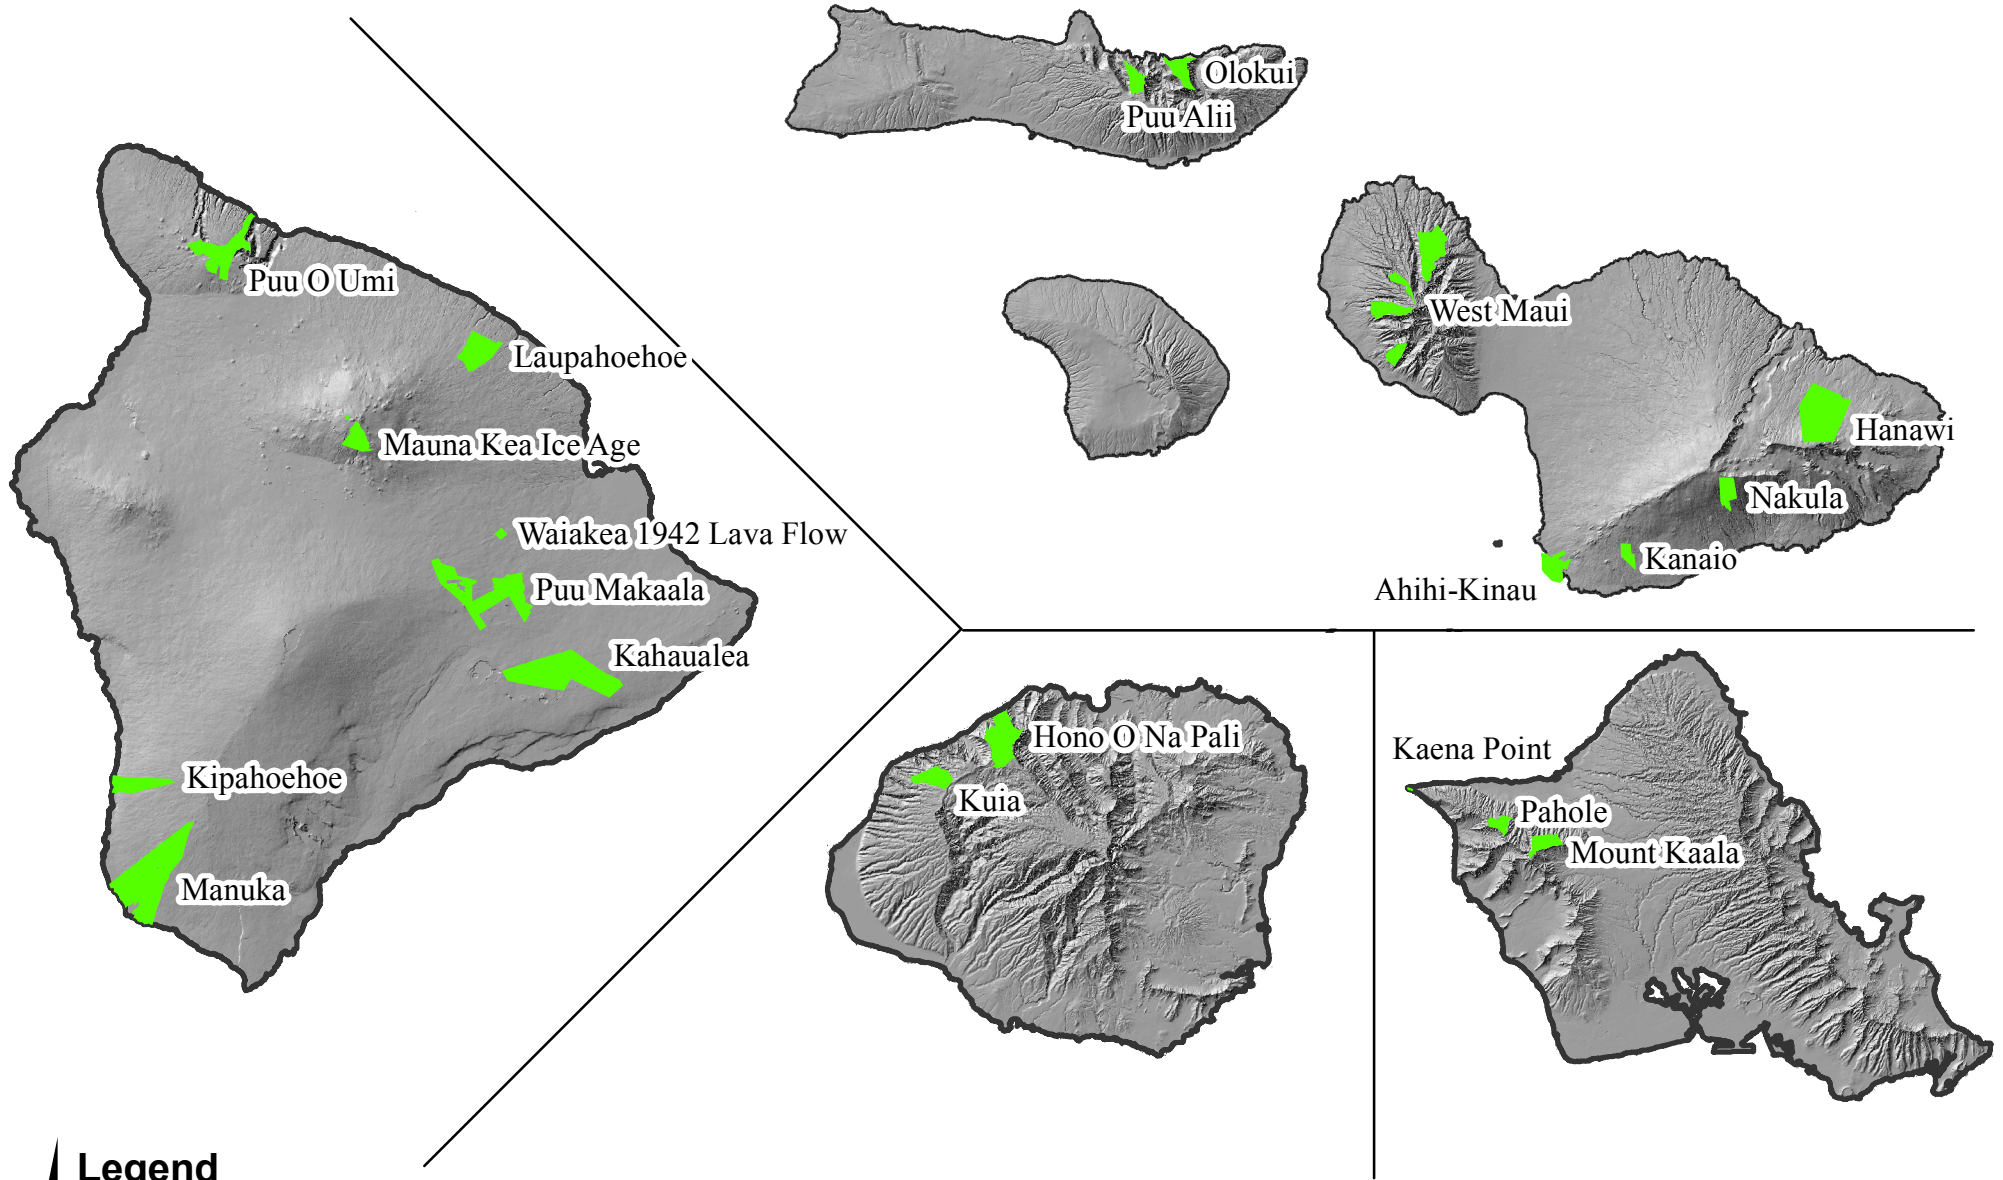

Natural Area Reserves System

Legend

 Natural Area Reserves

Map date: 9.20.12