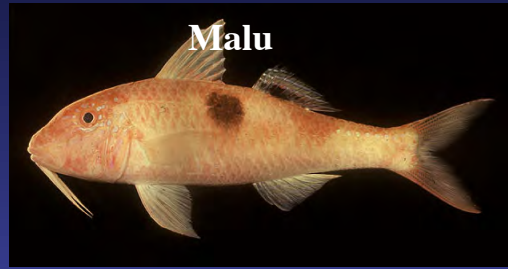

2 fish total uhu bag limit (large and small uhu)

New Maui Rules *effective 11/1/14

Small Goatfish- 8 inches minimum size

Moano

Parupeneus multifasciatus

Malu

Parupeneus pleurostigma

Munu