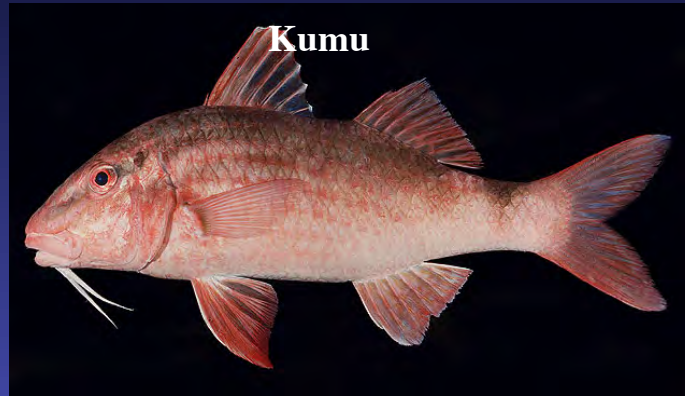

New Maui Rules *effective 11/1/14

Large Goatfish- 12 inches minimum size

Parupeneus porphyreus

Kumu: 1 Fish Bag limit