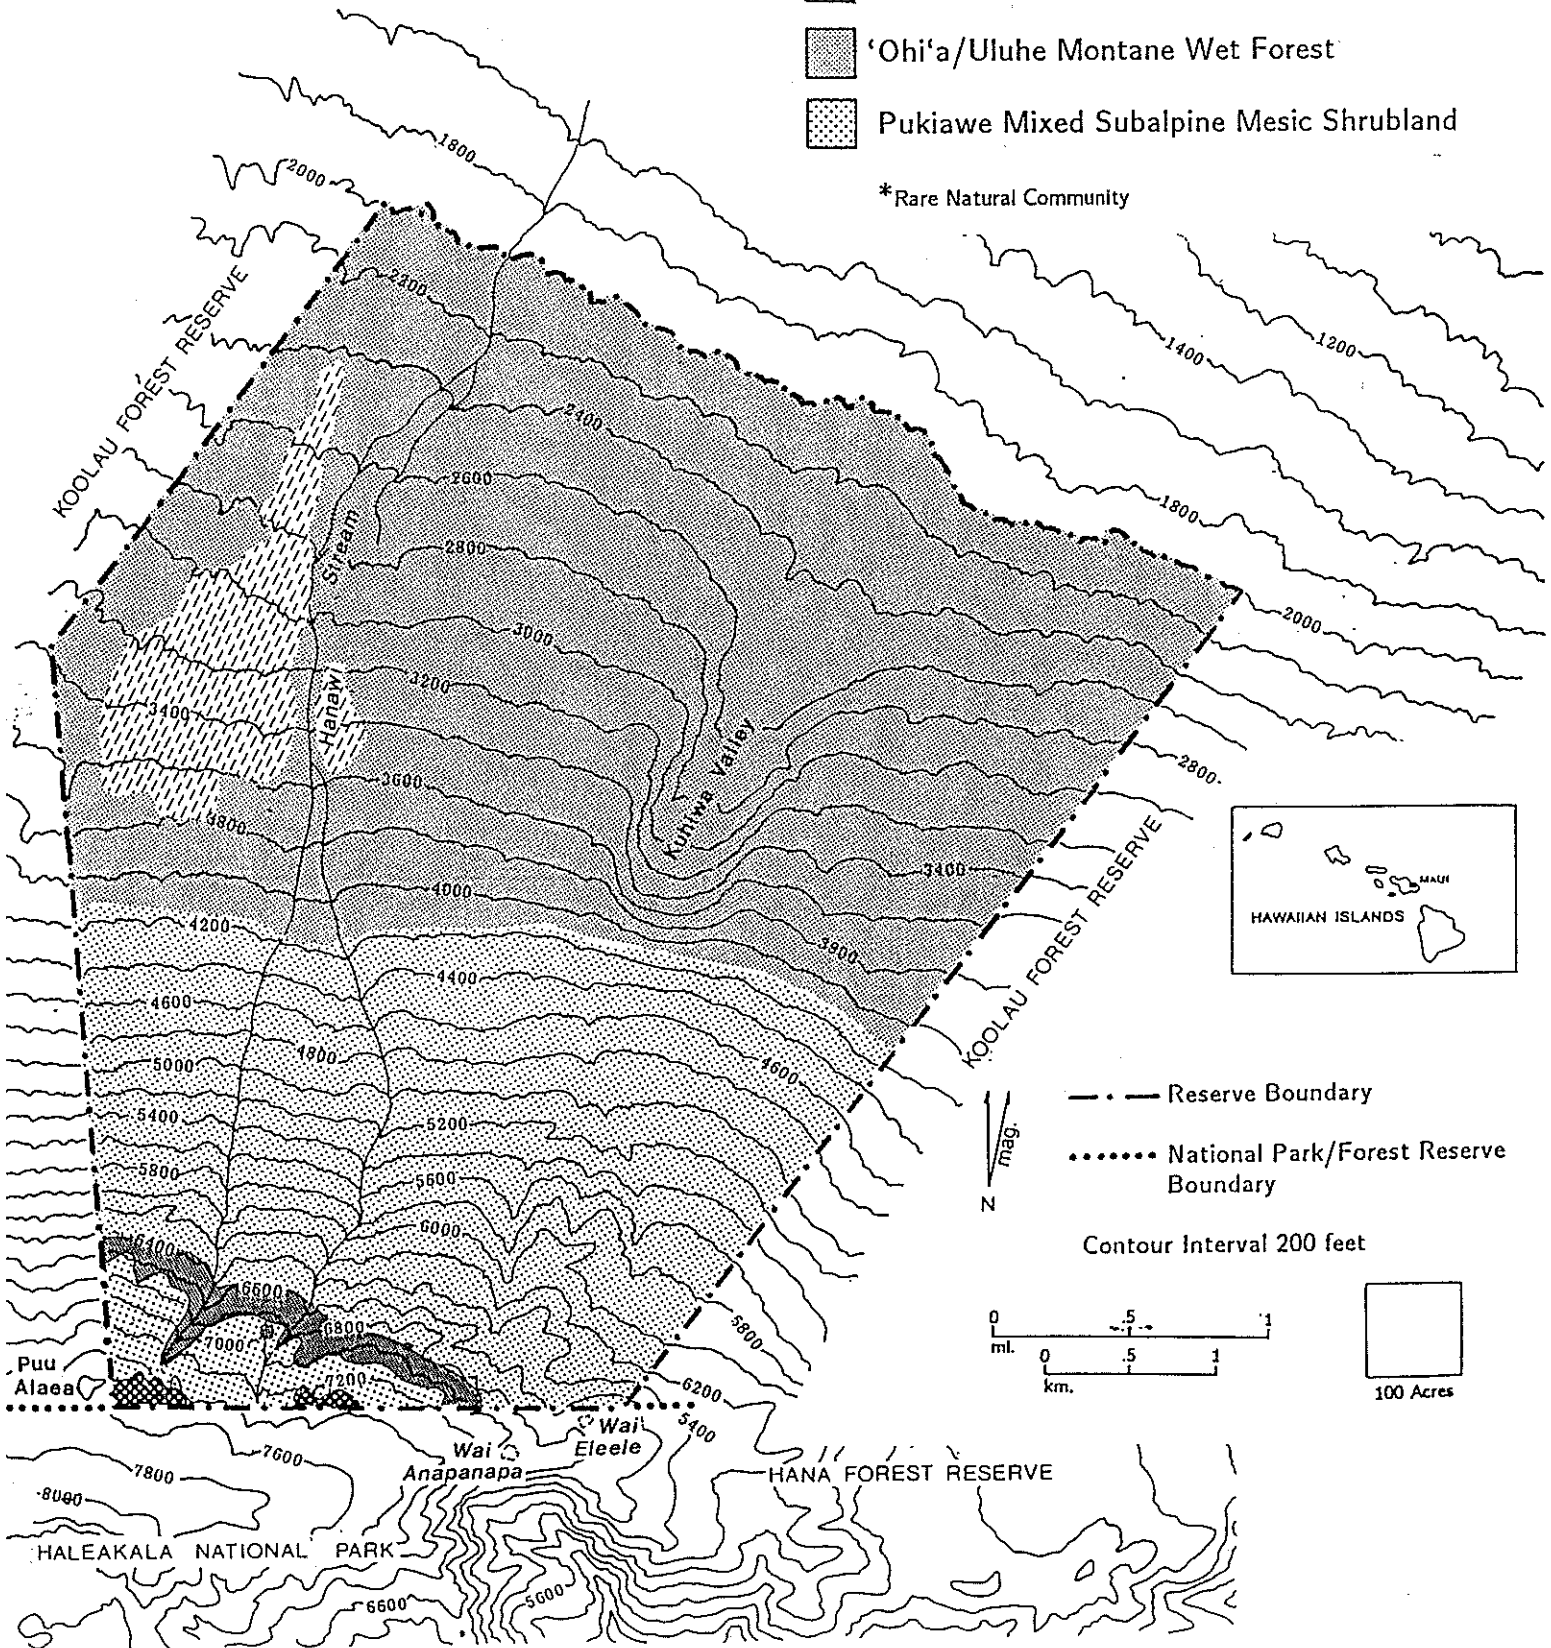

HANAWI NATURAL AREA RESERVE

Figure 2
Natural Communities

-  Deschampsia Subalpine Mesic Grassland*
-  Koa/'Ohi'a Montane Wet Forest
-  'Ohi'a Subalpine Mesic Forest
-  'Ohi'a Mixed Shrub Montane Wet Forest
-  'Ohi'a/Uluhe Montane Wet Forest
-  Pukiawe Mixed Subalpine Mesic Shrubland

*Rare Natural Community

--- Reserve Boundary
 National Park/Forest Reserve Boundary

Contour Interval 200 feet

0 0.5 1
mi.
0 0.5 1
km.

100 Acres