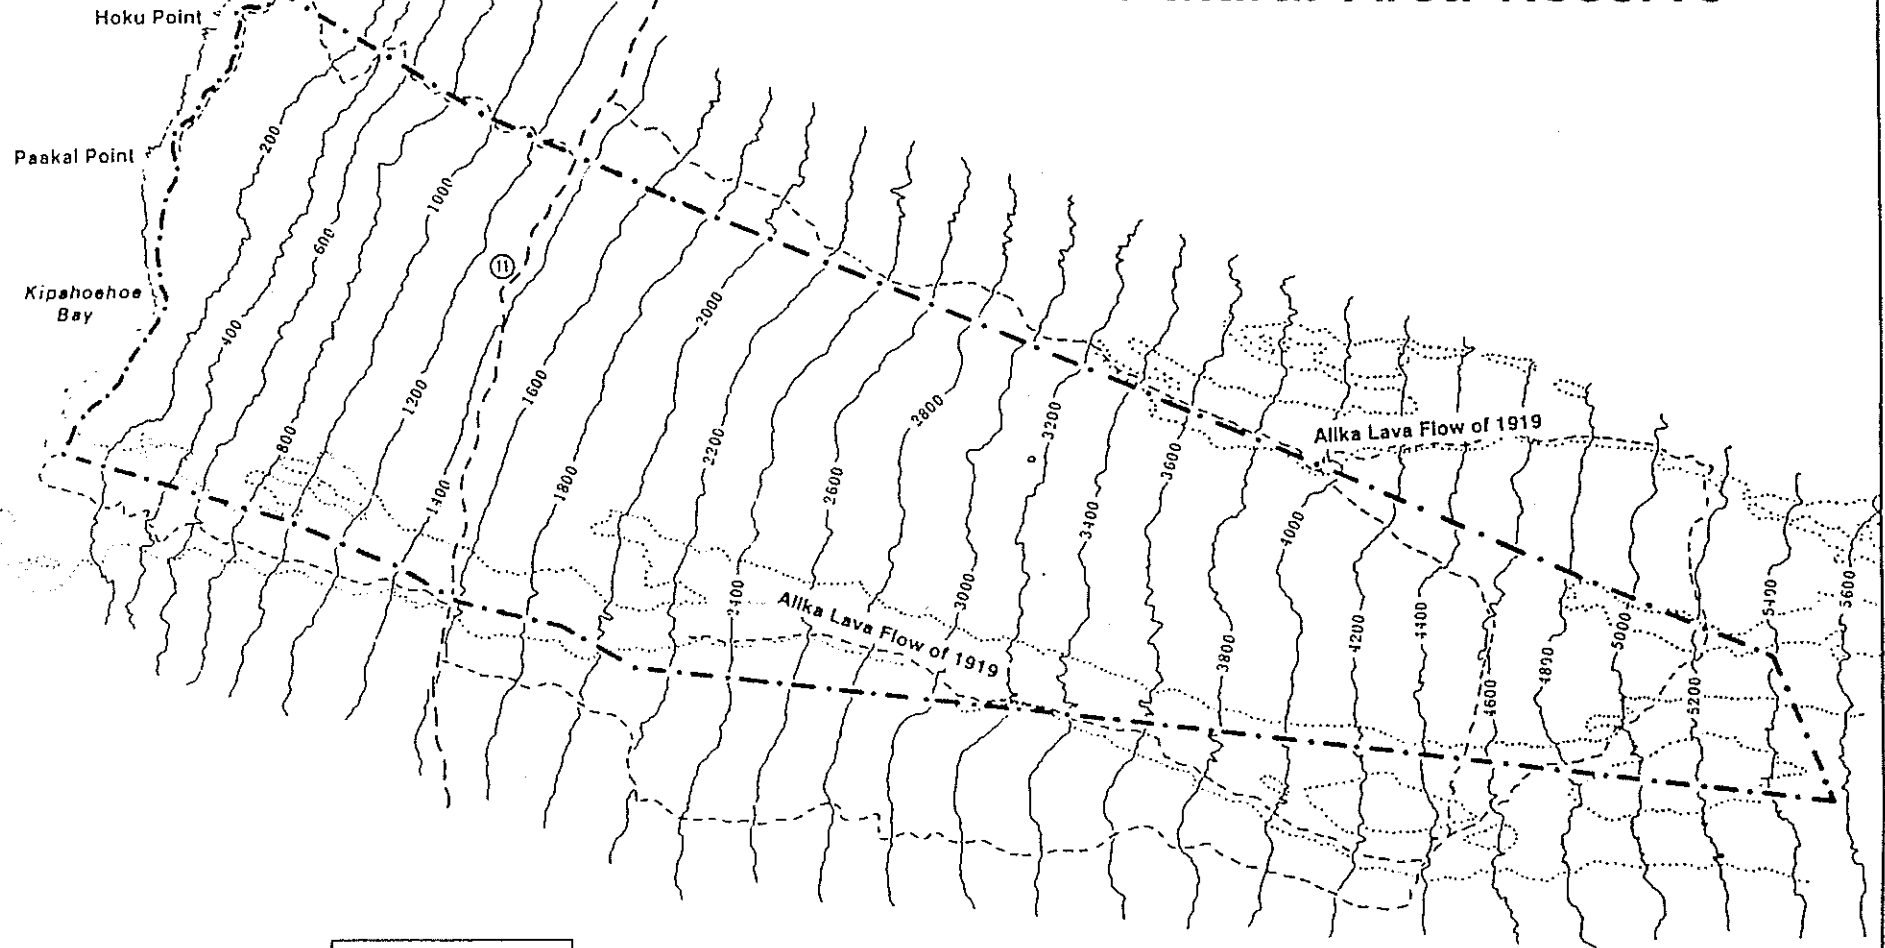

# KIPAHOEHOE Natural Area Reserve

— Reserve Boundary  
- - - Roads  
Contour Interval 200 feet