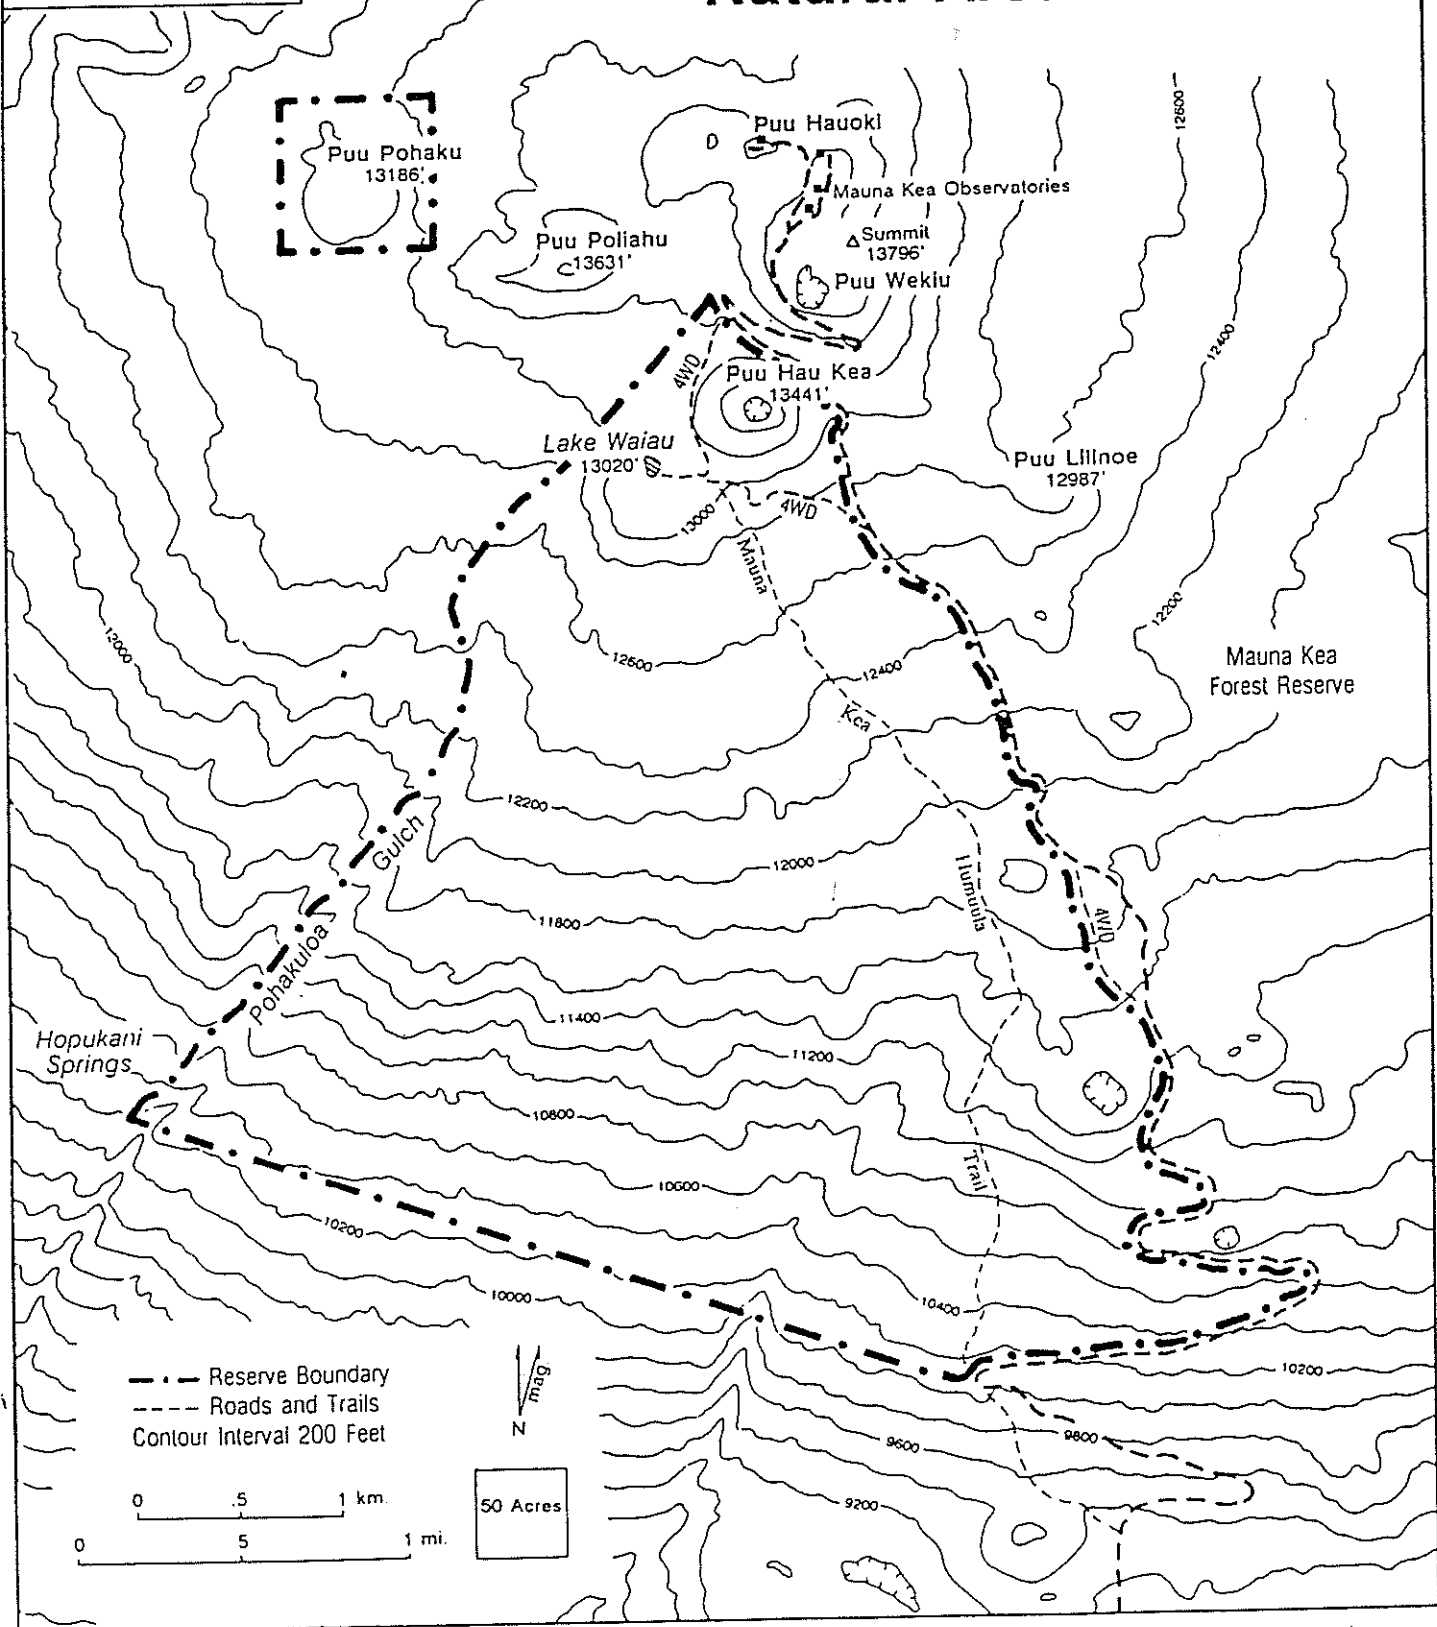

MAUNA KEA ICE AGE Natural Area Reserve

--- Reserve Boundary
--- Roads and Trails
Contour Interval 200 Feet