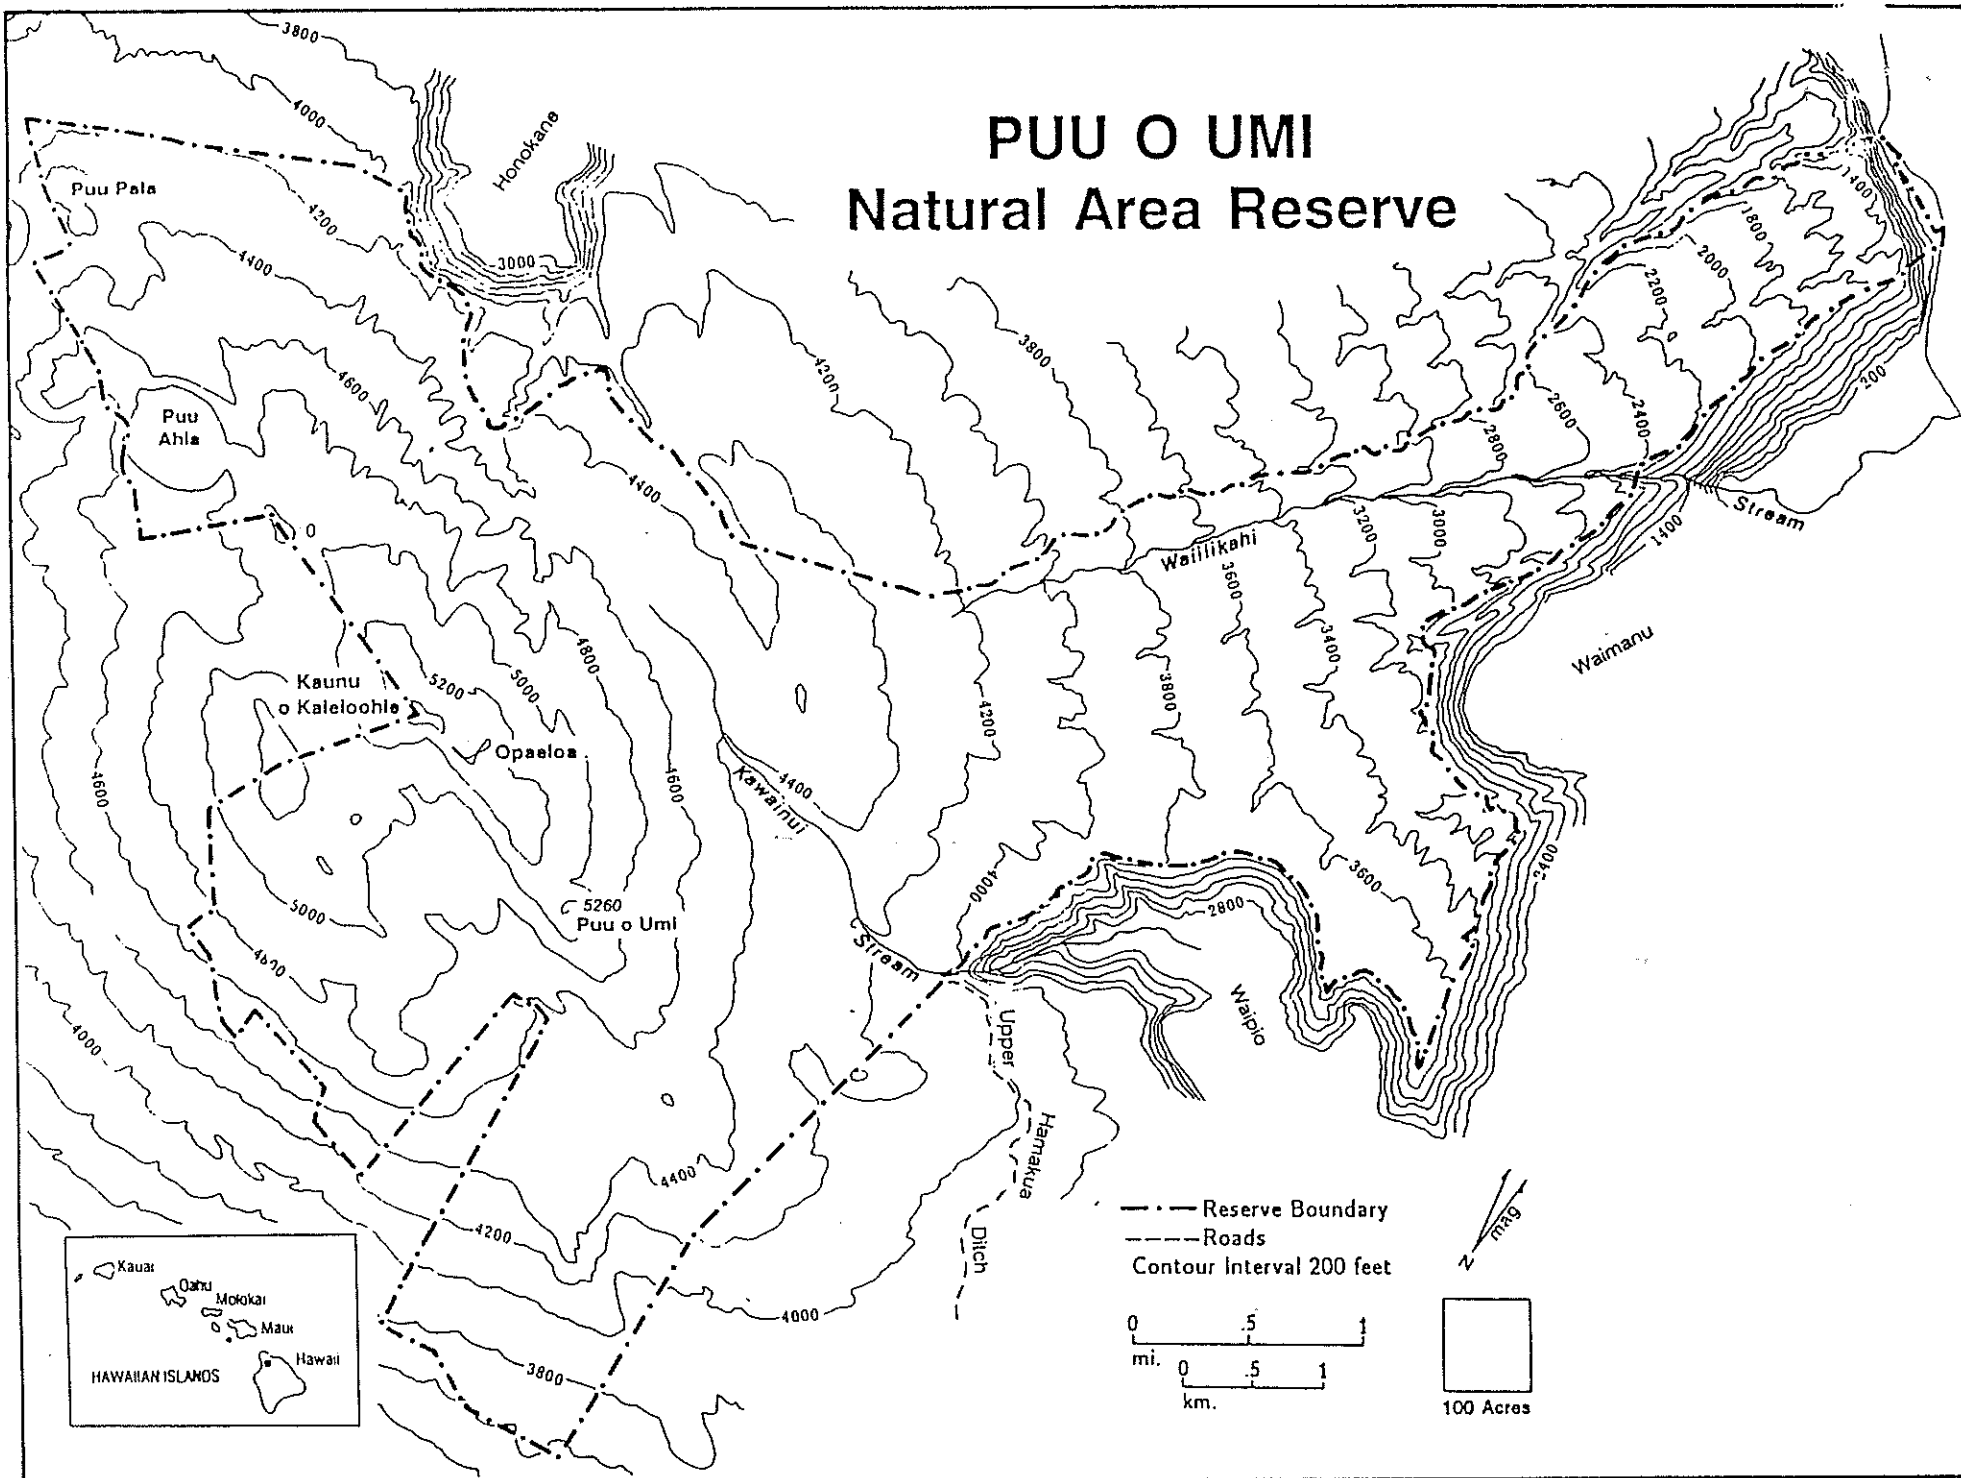

PUU O UMI Natural Area Reserve

--- Reserve Boundary
 --- Roads
 Contour Interval 200 feet