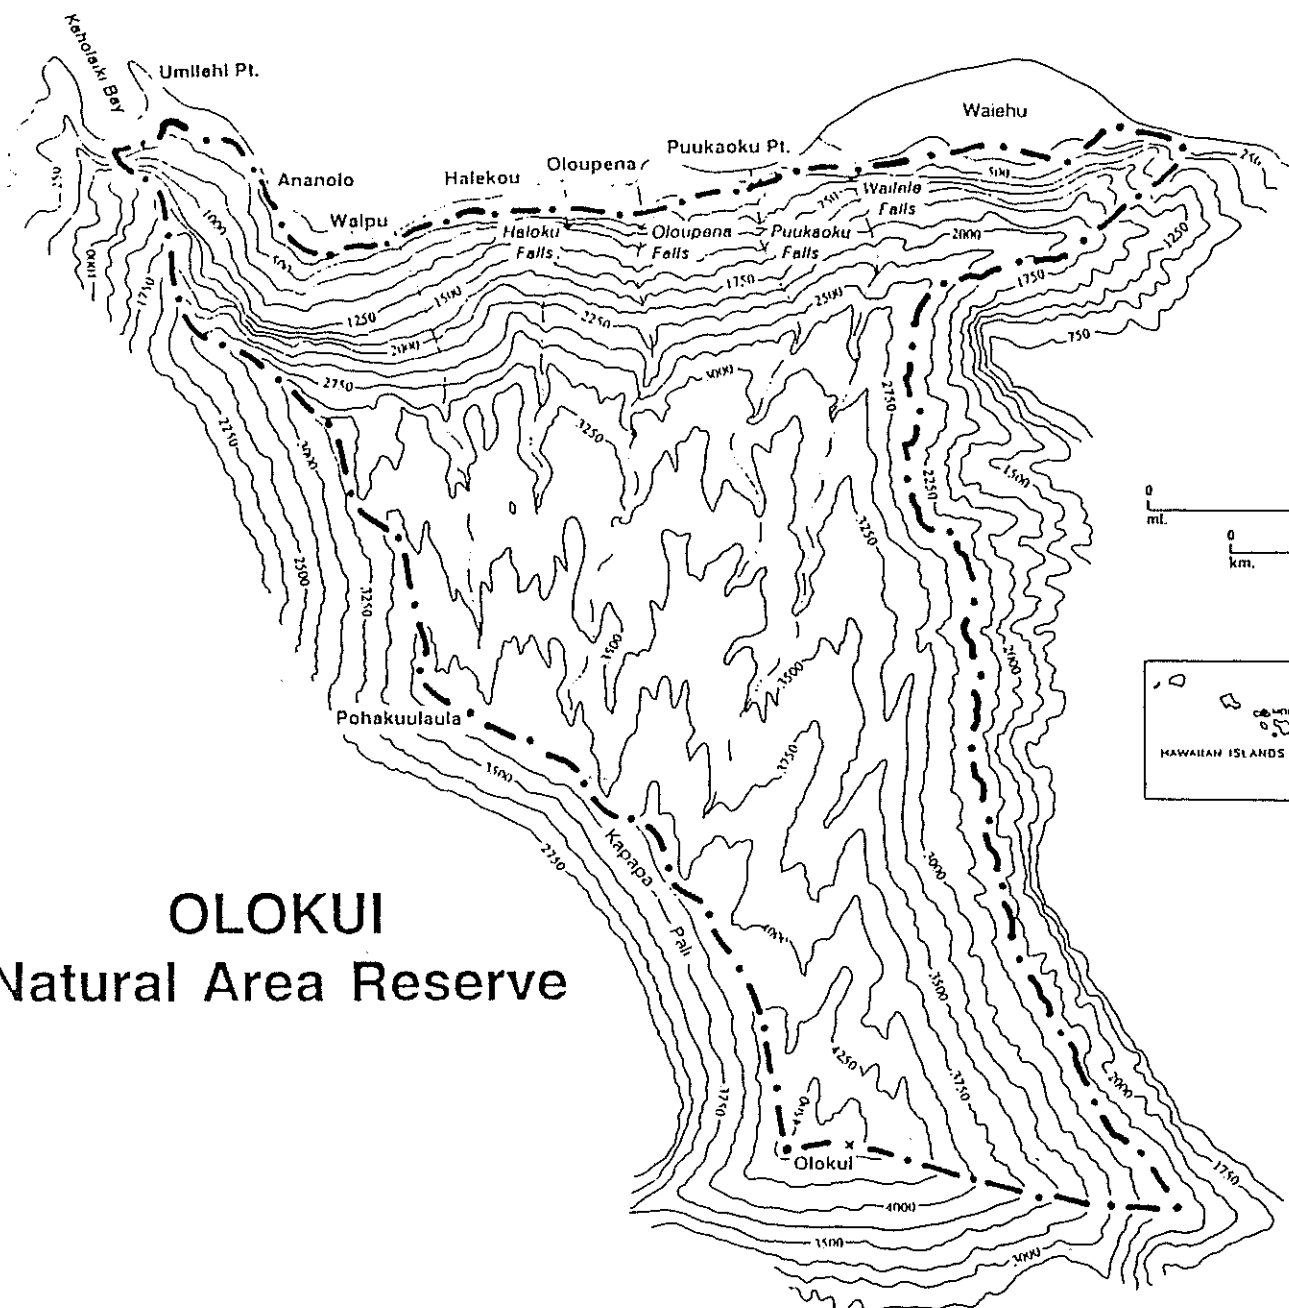

# OLOKUI Natural Area Reserve

--- Reserve Boundary  
Contour Interval 250 feet