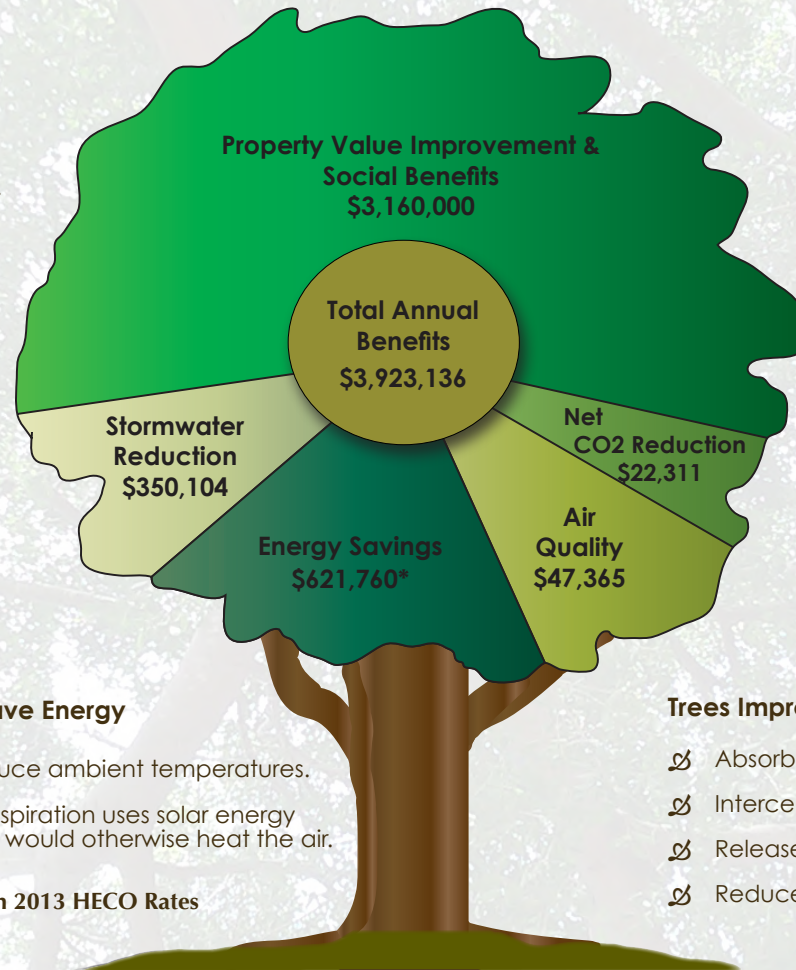

## Trees Benefit Society

- ☞ Reduce stress and improve overall well-being.
- ☞ Improve learning & concentration in schools (particularly attention deficit & self discipline).
- ☞ Lead to Reduced Crime.
- ☞ Lead to improved health & faster hospital recovery.

## Trees Improve Watersheds and Protect Coral Reefs

- ☞ Intercept rainfall and slow down runoff.
- ☞ Increase the infiltration capacity of soil.
- ☞ Improve water quality and coral reef health by removing pollutants and reducing soil erosion, which causes harmful sedimentation.

## Trees Save Energy

- ☞ Reduce ambient temperatures.
- ☞ Transpiration uses solar energy that would otherwise heat the air.

\*Based on 2013 HECO Rates