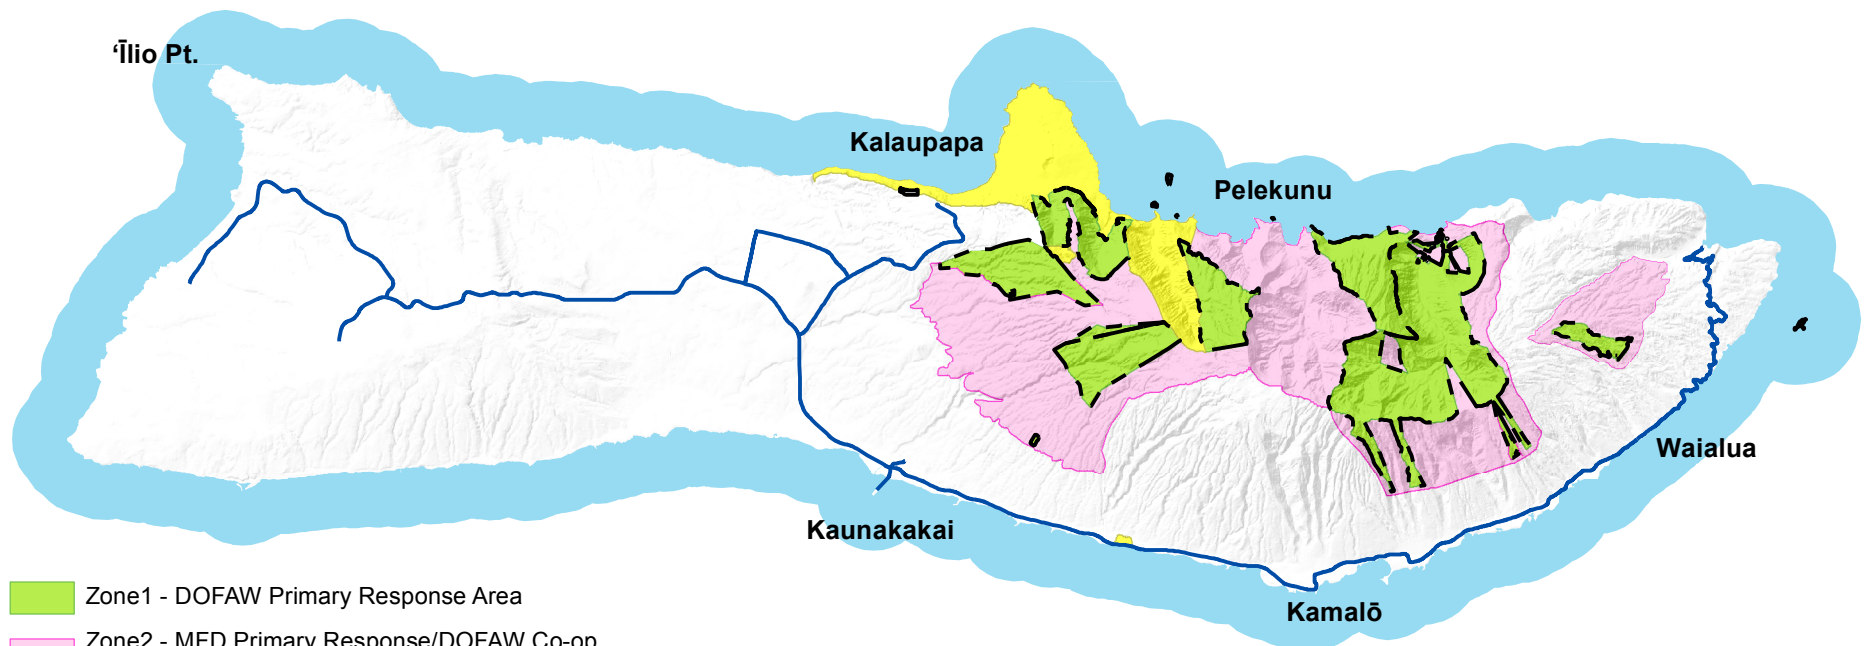

FIRE RESPONSE ZONES

Island of Moloka'i

- Zone1 - DOFAW Primary Response Area
- Zone2 - MFD Primary Response/DOFAW Co-op Response Area
- Zone3 - DOI Primary Response/DOFAW Co-op Response Area
- Zone 5 - MFD or Federal Primary Response/DOFAW Co-op Response w/ Administrative Approval Upon HI-EMA Request
- Lands Managed by DOFAW
- Major Road

State of Hawaii
Department of Land and Natural Resources
Division of Forestry and Wildlife
Map No. FW - 1194 (Revised 06/2017)