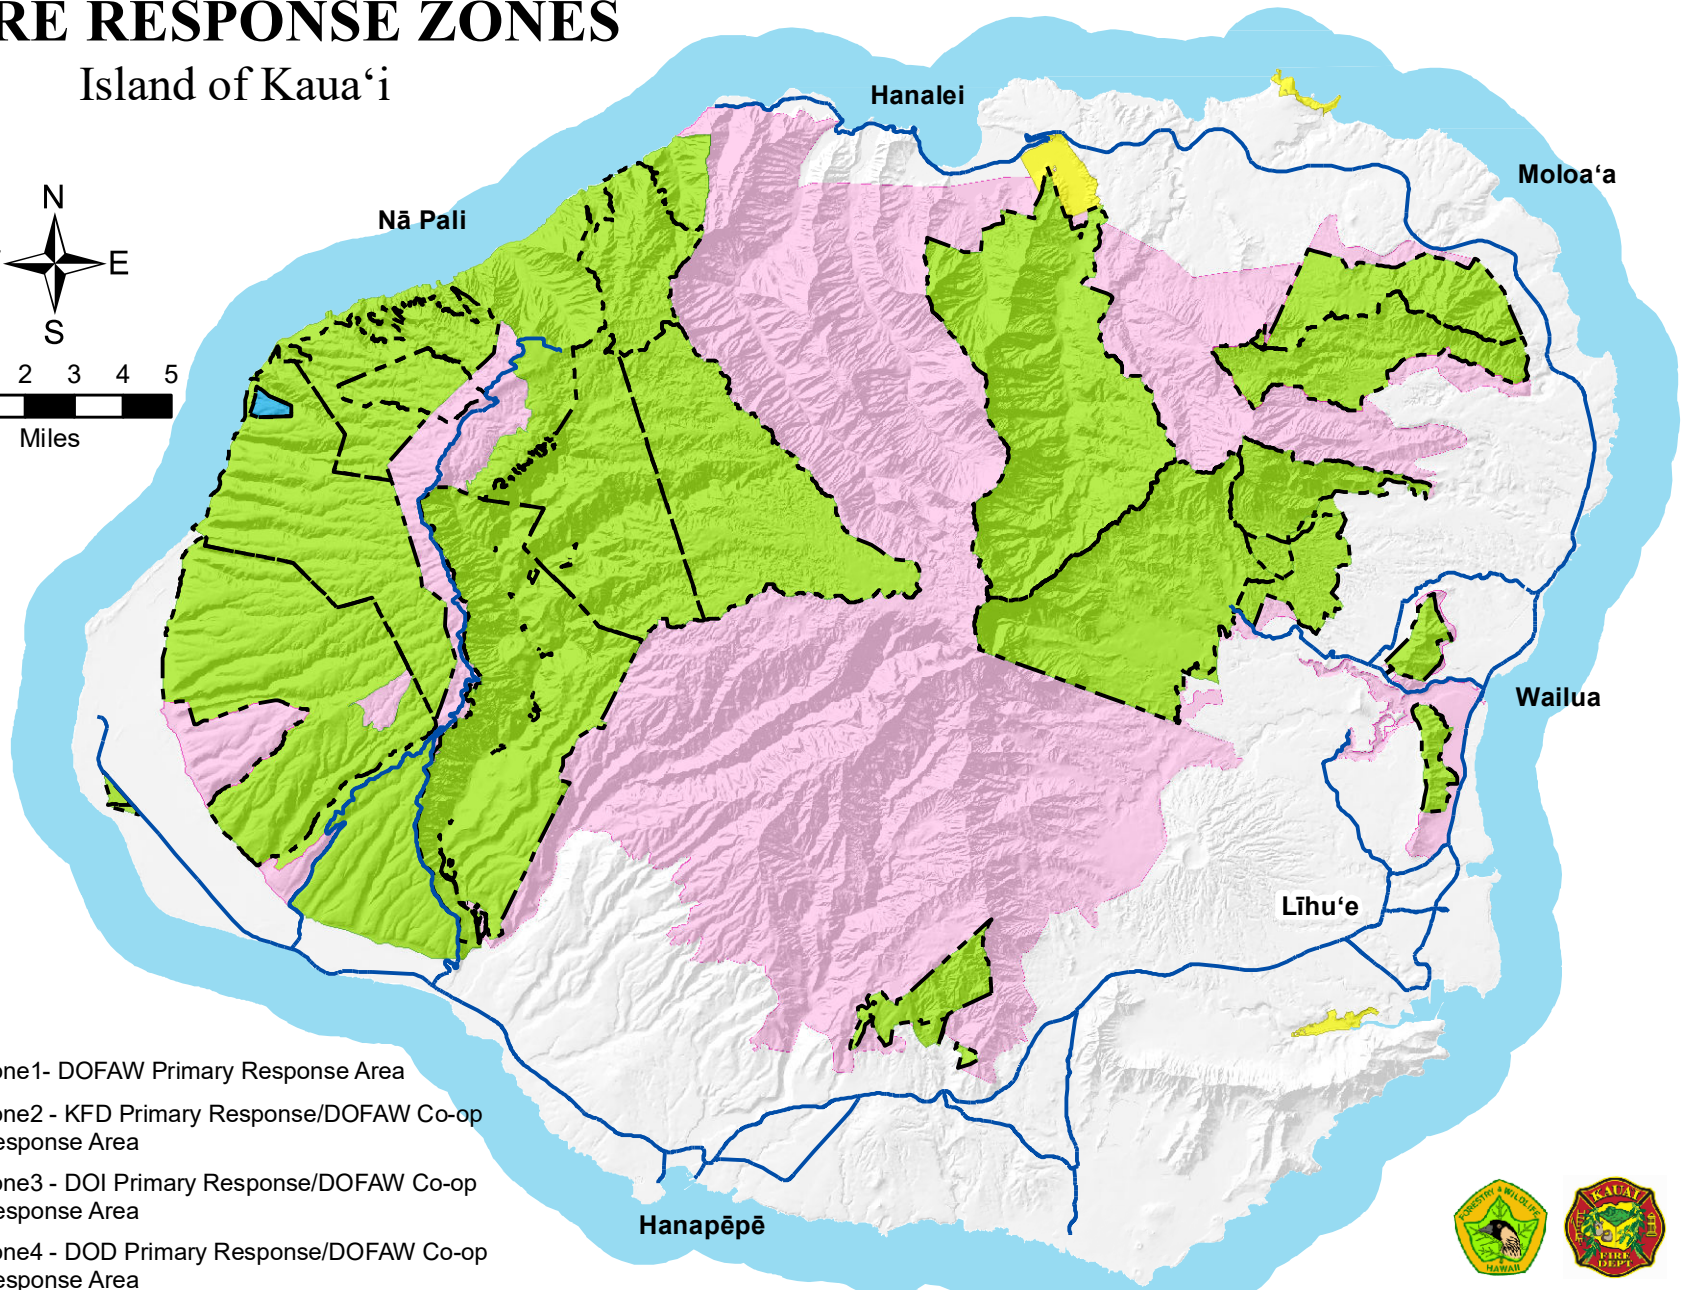

# FIRE RESPONSE ZONES

Island of Kauaʻi

- Zone1- DOFAW Primary Response Area
- Zone2 - KFD Primary Response/DOFAW Co-op Response Area
- Zone3 - DOI Primary Response/DOFAW Co-op Response Area
- Zone4 - DOD Primary Response/DOFAW Co-op Response Area
- Zone5 - KFD Primary Response/DOFAW Co-op Response with Administrative Approval Upon HI-EMA Request

- Lands Managed by DOFAW
- Major Road

State of Hawaii  
Department of Land and Natural Resources  
Division of Forestry and Wildlife  
Map No. FW - 1192 (08/2022)