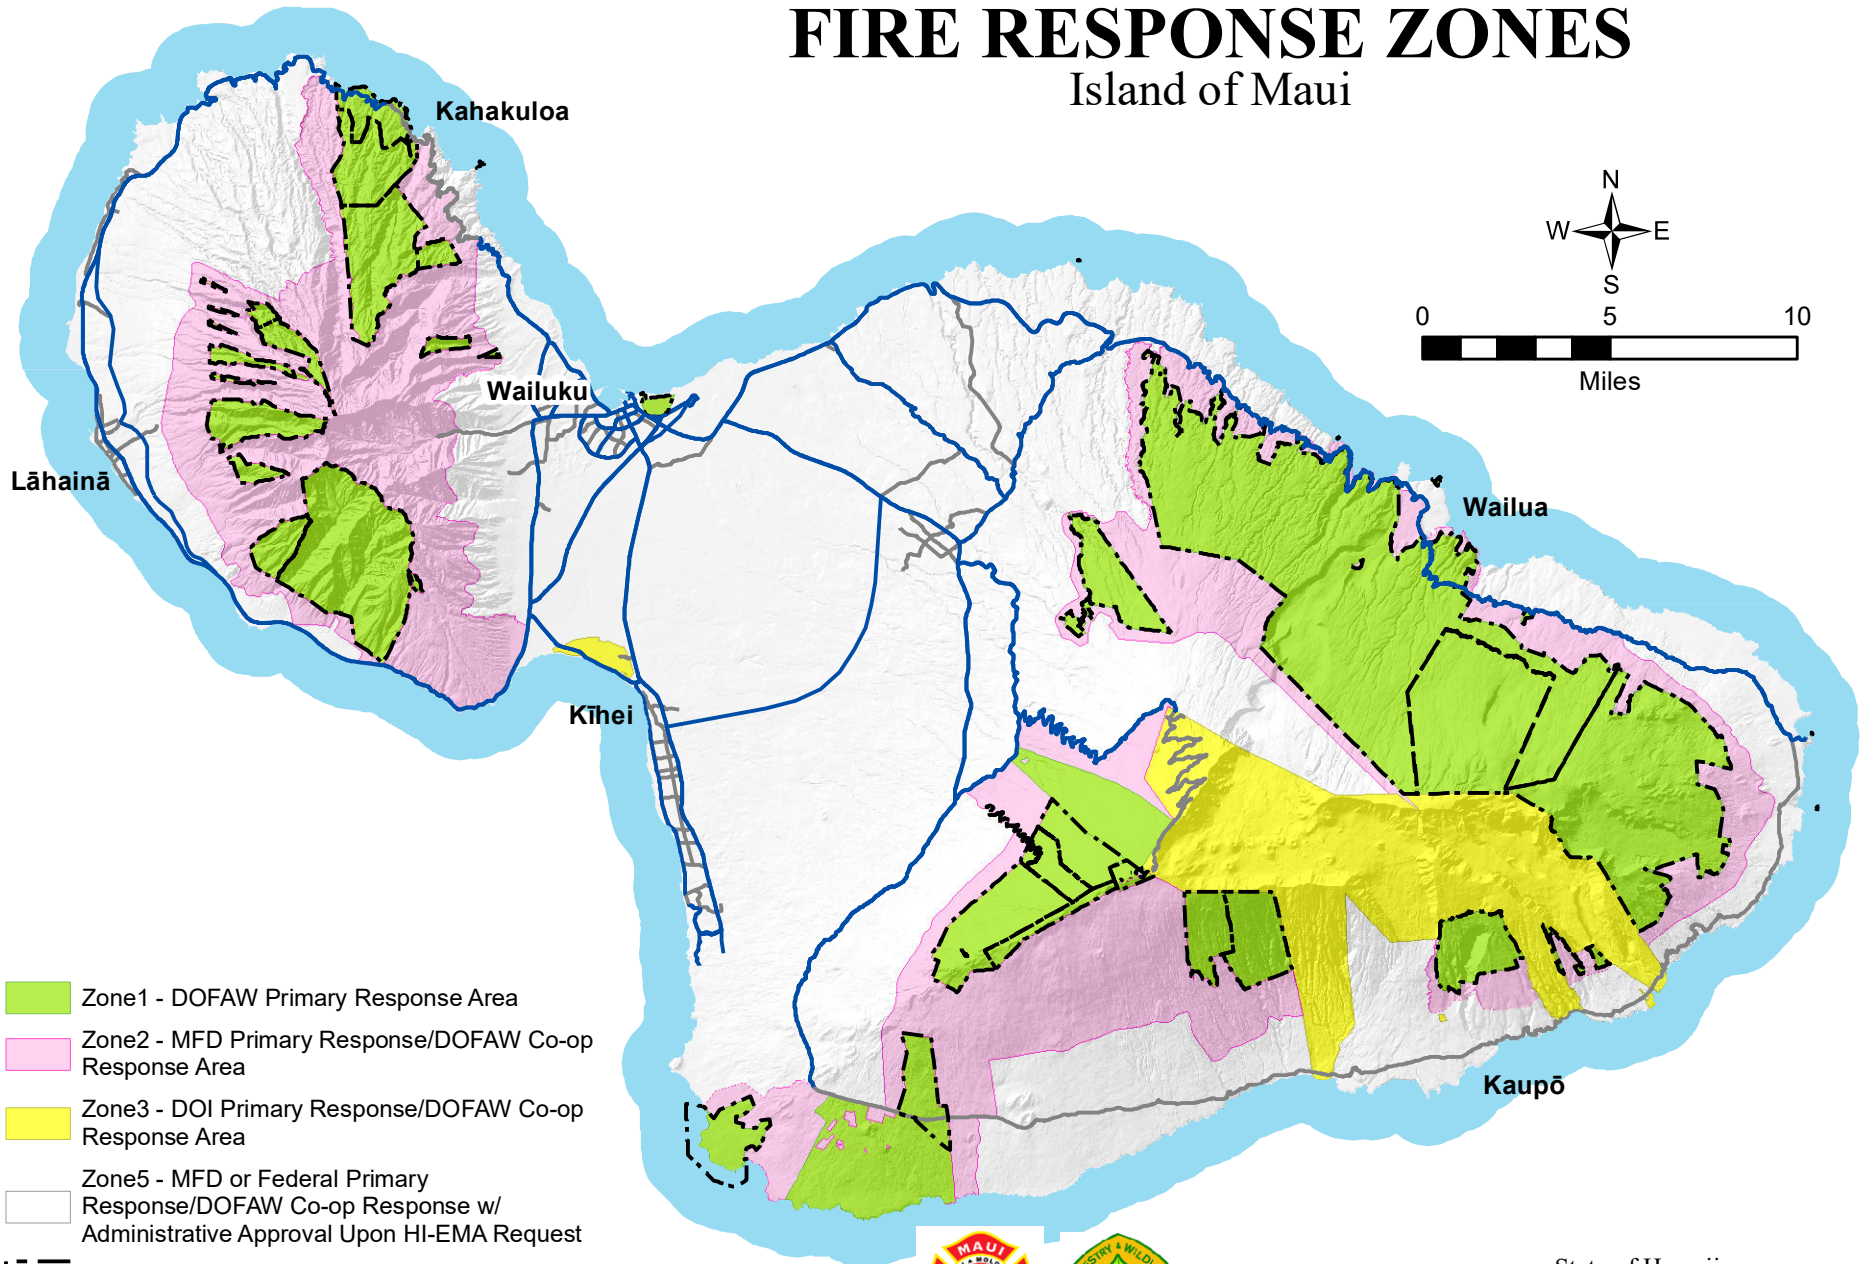

FIRE RESPONSE ZONES

Island of Maui

- Zone1 - DOFAW Primary Response Area
- Zone2 - MFD Primary Response/DOFAW Co-op Response Area
- Zone3 - DOI Primary Response/DOFAW Co-op Response Area
- Zone5 - MFD or Federal Primary Response/DOFAW Co-op Response w/ Administrative Approval Upon HI-EMA Request
- Lands Managed by DOFAW
- Major Road

State of Hawaii
Department of Land and Natural Resources
Division of Forestry and Wildlife
Map No. FW - 1196 (08/2022)