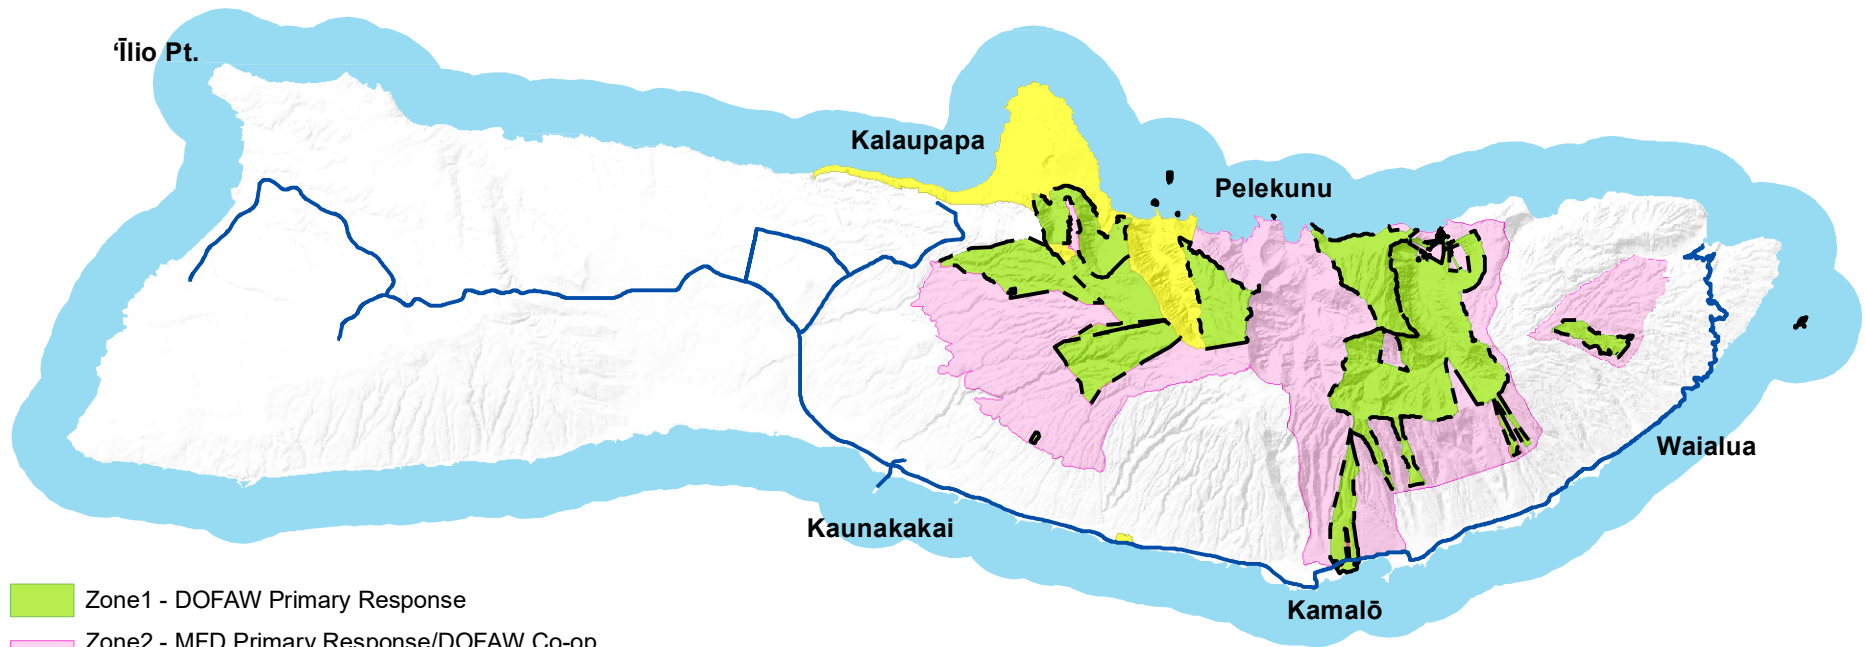

FIRE RESPONSE ZONES

Island of Moloka'i

- Zone1 - DOFAW Primary Response
- Zone2 - MFD Primary Response/DOFAW Co-op Response Area
- Zone3 - DOI Primary Response/DOFAW Co-op Response Area
- Zone 5 - MFD or Federal Primary Response/DOFAW Co-op Response w/ Administrative Approval Upon HI-EMA Request
- Lands Managed by DOFAW
- Major Road

State of Hawaii
Department of Land and Natural Resources
Division of Forestry and Wildlife
Map No. FW - 1194 (Revised 08/2022)