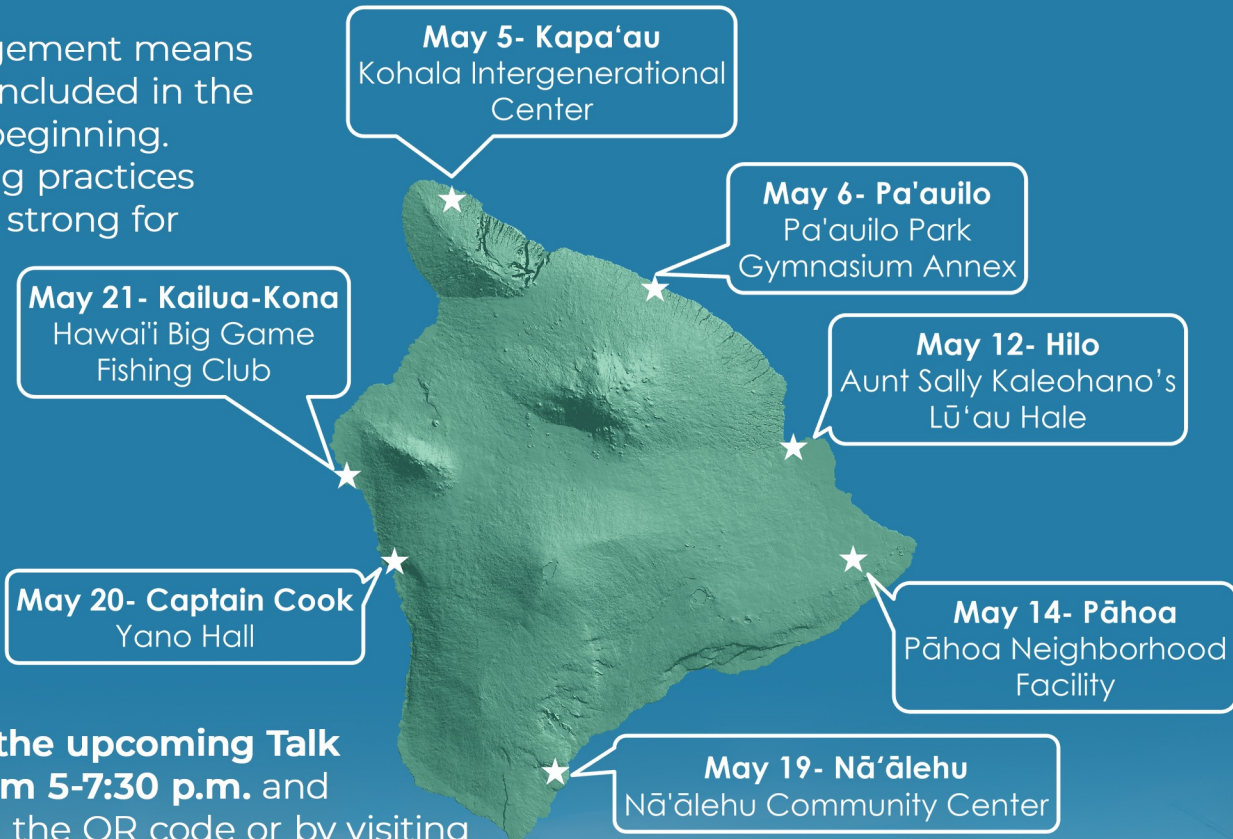

The best solutions are the ones we build together

The Holomua Marine Initiative is a community-driven approach where local communities and the Division of Aquatic Resources (DAR) team up and create a plan to strengthen effective management of nearshore resources that reflects each island's unique needs.

Meaningful management means fishers' voices are included in the process from the beginning. Ensure pono fishing practices and traditions stay strong for generations.

Join us at one of the upcoming **Talk Story sessions from 5-7:30 p.m.** and please RSVP using the QR code or by visiting <https://dlnr.hawaii.gov/rsvp-for-holomua-talk-story/>