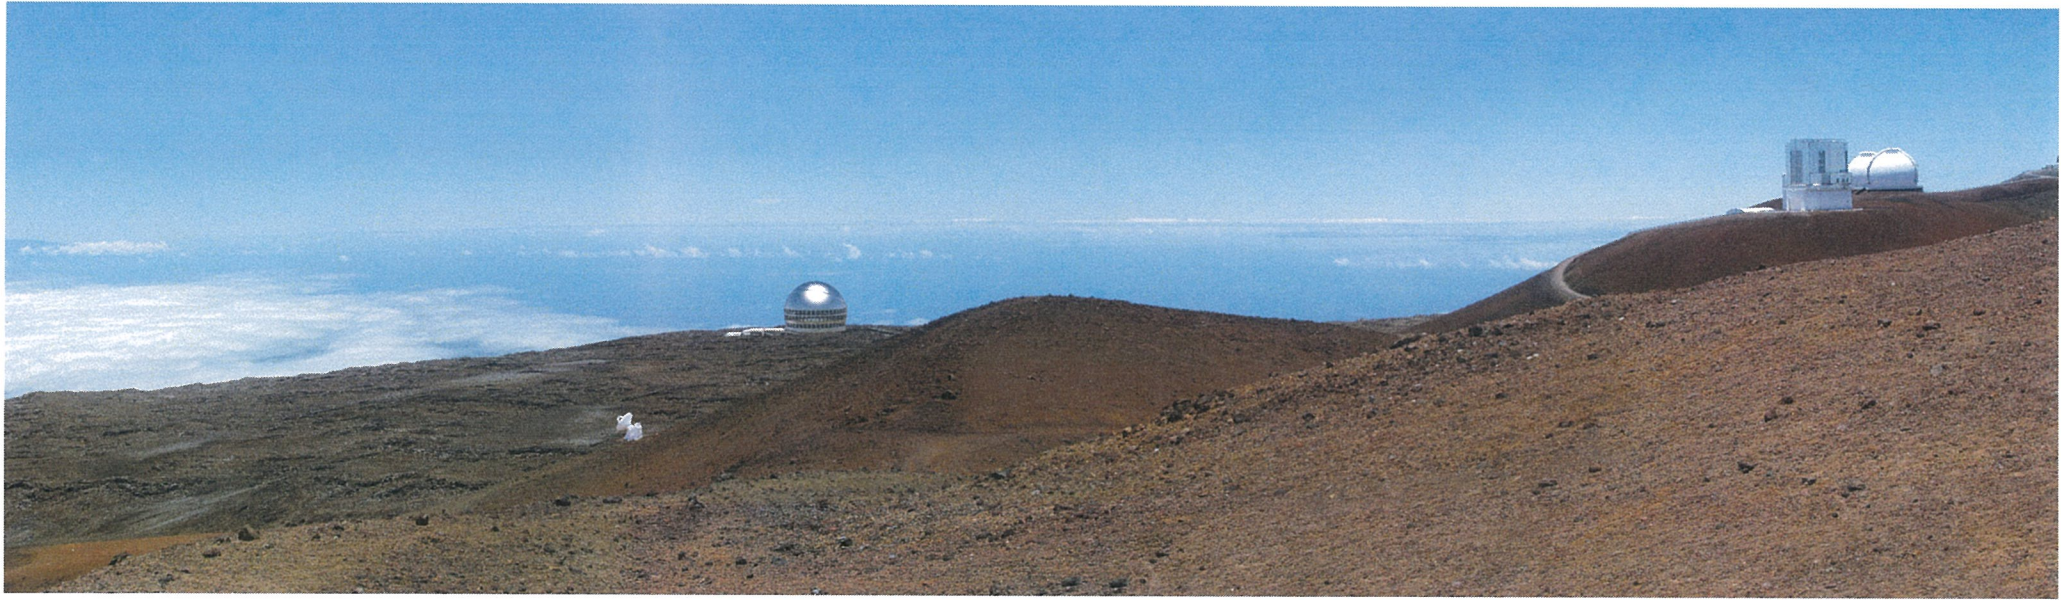

EXHIBIT A-110

From very top of Pu'u Poli'ahu Eastern side of the Pu'u

← 120-degree viewplane from Pu'u Poli'ahu when looking to sunset on summer solstice →

← TMT Observatory location

West Camera Position

East Camera Position