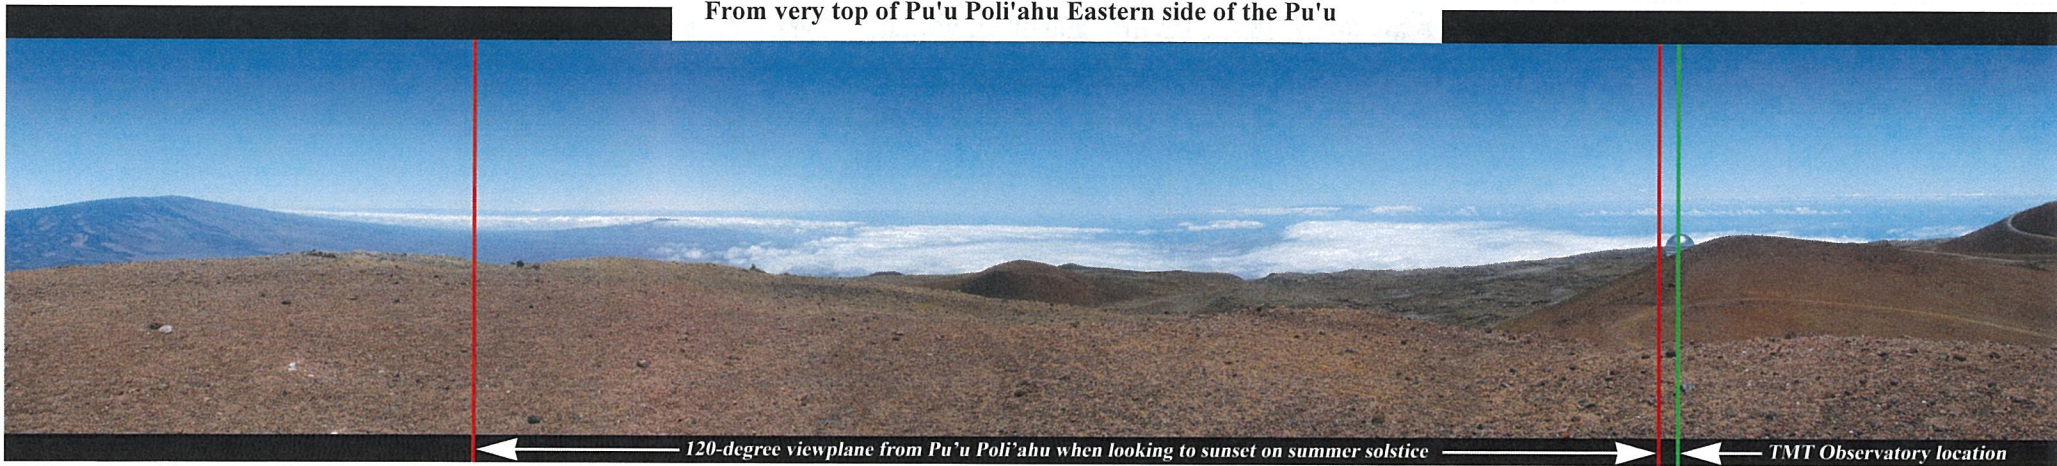

EXHIBIT A-110

From very top of Pu'u Poli'ahu Eastern side of the Pu'u

← 120-degree viewplane from Pu'u Poli'ahu when looking to sunset on summer solstice →

← TMT Observatory location

West Camera Position

East Camera Position