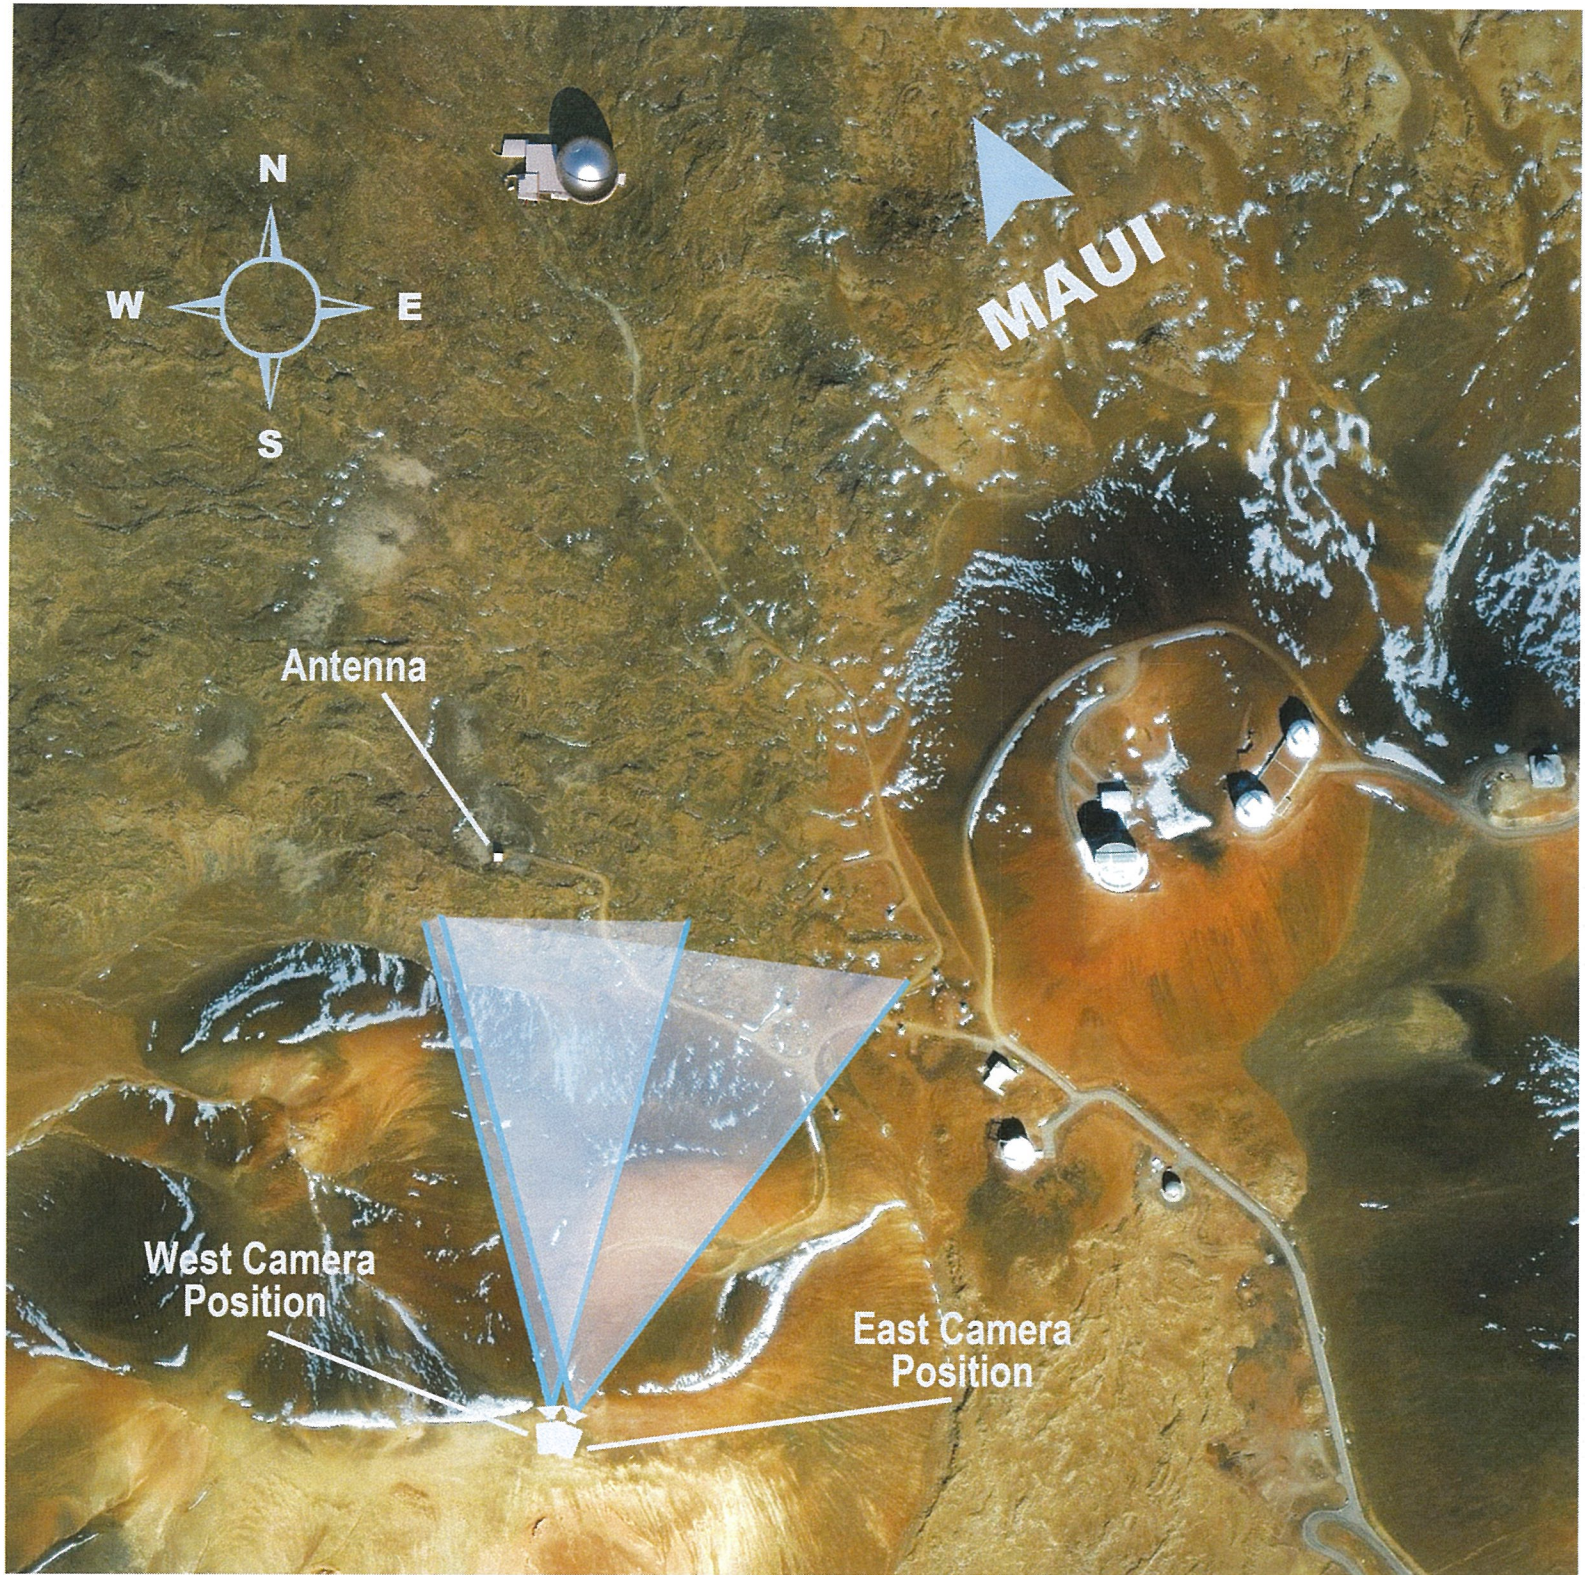

EXHIBIT A-110

From very top of Pu'u Poli'ahu Eastern side of the Pu'u

← 120-degree viewplane from Pu'u Poli'ahu when looking to sunset on summer solstice →

← TMT Observatory location

West Camera Position

East Camera Position