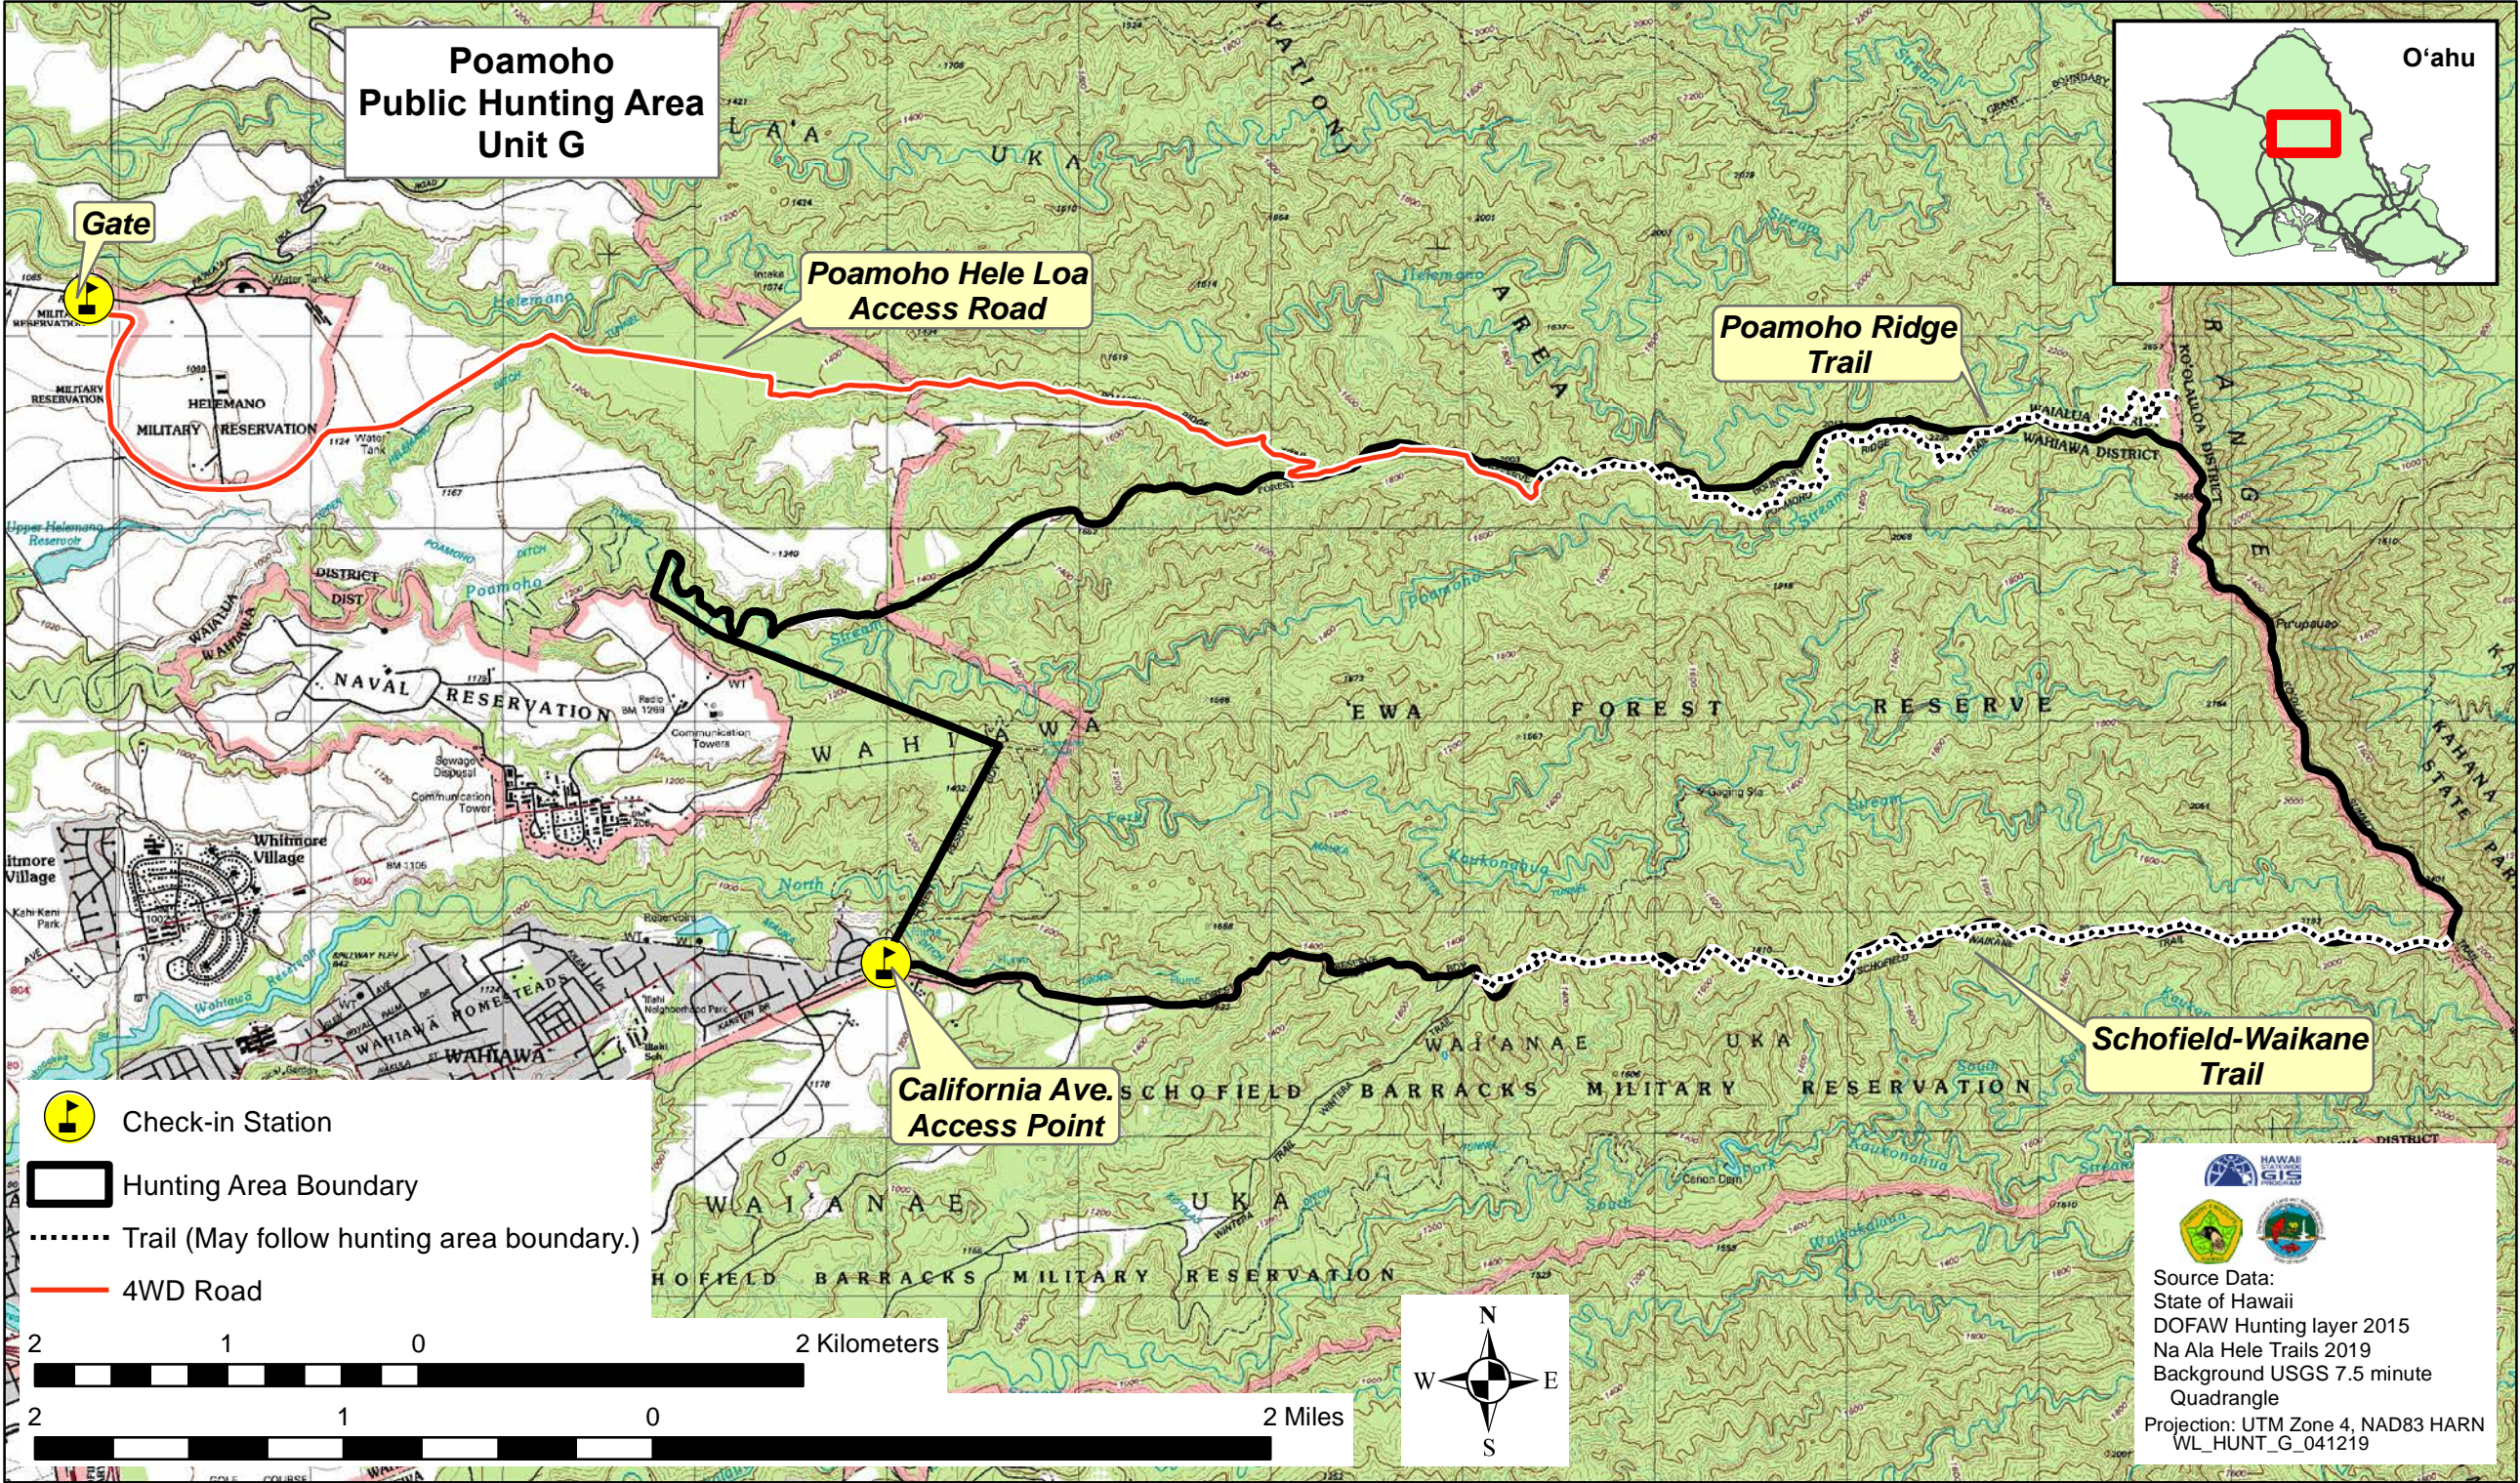

Poamoho Public Hunting Area Unit G

Gate

Poamoho Hele Loa Access Road

Poamoho Ridge Trail

California Ave. Access Point

Schofield-Waikane Trail

-  Check-in Station
-  Hunting Area Boundary
-  Trail (May follow hunting area boundary.)
-  4WD Road

 Source Data:
 State of Hawaii
 DOFAW Hunting layer 2015
 Na Ala Hele Trails 2019
 Background USGS 7.5 minute
 Quadrangle
 Projection: UTM Zone 4, NAD83 HARN
 WL_HUNT_G_041219