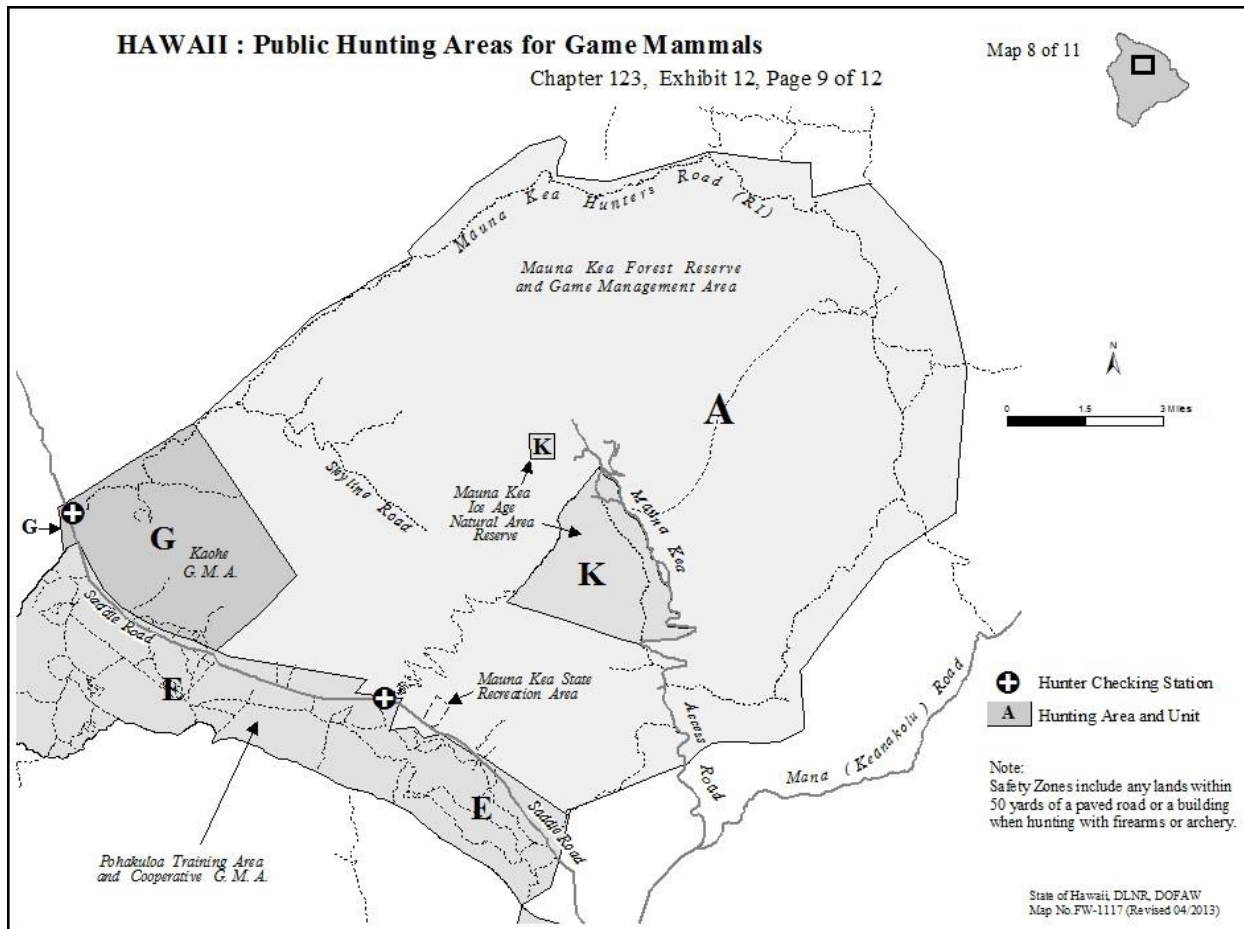

Current maps of Hawaii Island Public Hunting Areas for Game Mammals. See Figures 1-5.

Figure 1. Exhibit 12 Chapter 13-123 p. 9 of 12.

REQUEST FOR ADAPTIVE MANAGEMENT MEASURES BY BOARD ACTION PURSUANT TO SECTION 183D-3(b), HAWAII REVISED STATUTES, TO TEMPORARILY AMEND HAWAII ADMINISTRATIVE RULES TITLE 13 CHAPTER 123 - RULES REGULATING GAME MAMMAL HUNTING, ON THE ISLAND OF HAWAII AND TITLE 13 CHAPTER 122 - RULES REGULATING GAME BIRD HUNTING, FIELD TRIALS, AND COMMERCIAL SHOOTING PRESERVES.

Figure 2. Exhibit 12 Chapter 13-123 p. 5 of 12.

REQUEST FOR ADAPTIVE MANAGEMENT MEASURES BY BOARD ACTION PURSUANT TO SECTION 183D-3(b), HAWAII REVISED STATUTES, TO TEMPORARILY AMEND HAWAII ADMINISTRATIVE RULES TITLE 13 CHAPTER 123 - RULES REGULATING GAME MAMMAL HUNTING, ON THE ISLAND OF HAWAII AND TITLE 13 CHAPTER 122 - RULES REGULATING GAME BIRD HUNTING, FIELD TRIALS, AND COMMERCIAL SHOOTING PRESERVES.