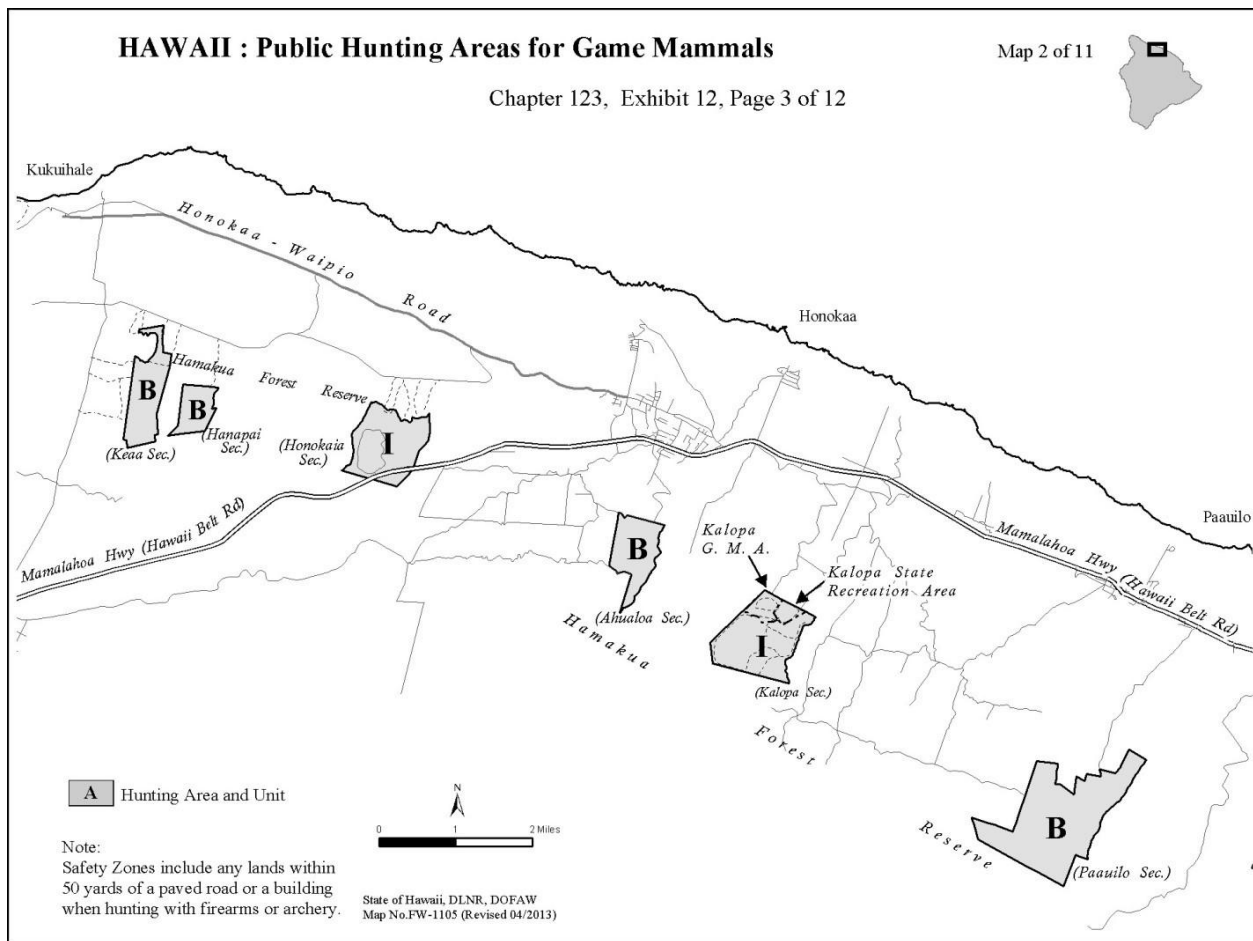

Figure 3. Exhibit 12 Chapter 13-123 p. 8 of 12

REQUEST FOR ADAPTIVE MANAGEMENT MEASURES BY BOARD ACTION PURSUANT TO SECTION 183D-3(b), HAWAII REVISED STATUTES, TO TEMPORARILY AMEND HAWAII ADMINISTRATIVE RULES TITLE 13 CHAPTER 123 - RULES REGULATING GAME MAMMAL HUNTING, ON THE ISLAND OF HAWAII AND TITLE 13 CHAPTER 122 - RULES REGULATING GAME BIRD HUNTING, FIELD TRIALS, AND COMMERCIAL SHOOTING PRESERVES.