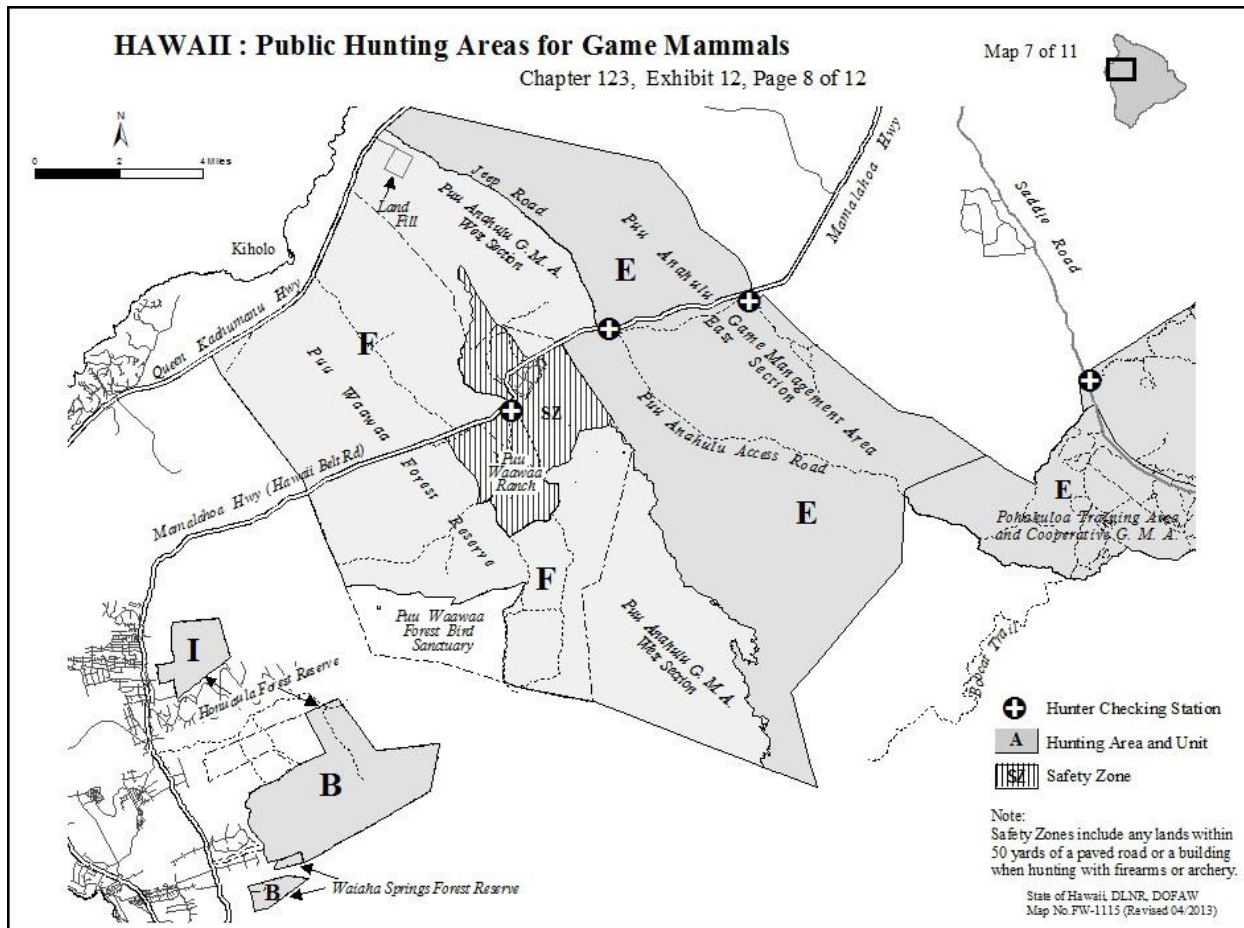

Figure 2. Exhibit 12 Chapter 13-123 p. 5 of 12.

REQUEST FOR ADAPTIVE MANAGEMENT MEASURES BY BOARD ACTION PURSUANT TO SECTION 183D-3(b), HAWAII REVISED STATUTES, TO TEMPORARILY AMEND HAWAII ADMINISTRATIVE RULES TITLE 13 CHAPTER 123 - RULES REGULATING GAME MAMMAL HUNTING, ON THE ISLAND OF HAWAII AND TITLE 13 CHAPTER 122 - RULES REGULATING GAME BIRD HUNTING, FIELD TRIALS, AND COMMERCIAL SHOOTING PRESERVES.