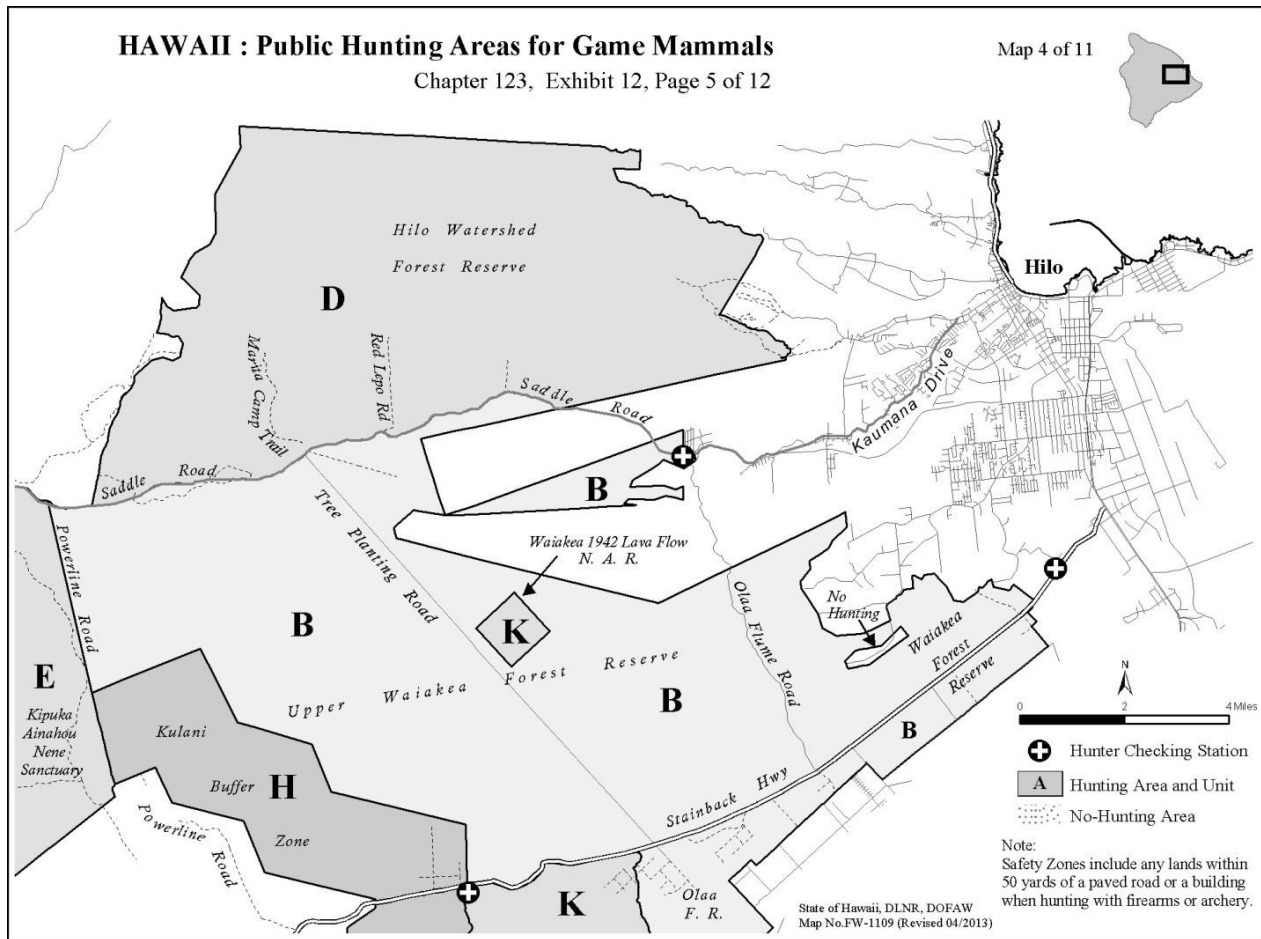

Current maps of Hawaii Island Public Hunting Areas for Game Mammals. See Figures 1-5.

Figure 1. Exhibit 12 Chapter 13-123 p. 9 of 12.

REQUEST FOR ADAPTIVE MANAGEMENT MEASURES BY BOARD ACTION PURSUANT TO SECTION 183D-3(b), HAWAII REVISED STATUTES, TO TEMPORARILY AMEND HAWAII ADMINISTRATIVE RULES TITLE 13 CHAPTER 123 - RULES REGULATING GAME MAMMAL HUNTING, ON THE ISLAND OF HAWAII AND TITLE 13 CHAPTER 122 - RULES REGULATING GAME BIRD HUNTING, FIELD TRIALS, AND COMMERCIAL SHOOTING PRESERVES.