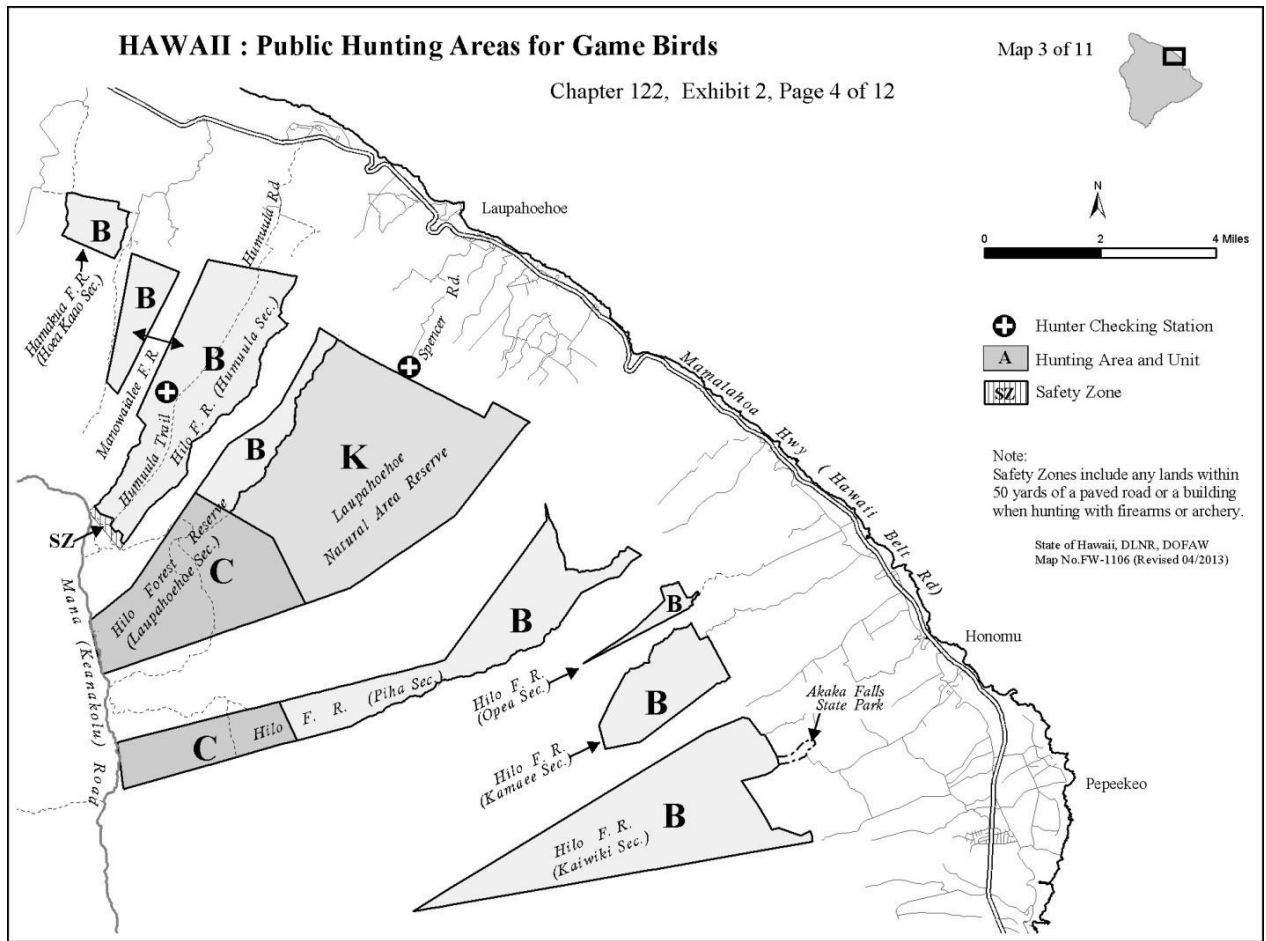

Figure 4. Exhibit 12 Chapter 13-123 p. 3 of 12

REQUEST FOR ADAPTIVE MANAGEMENT MEASURES BY BOARD ACTION PURSUANT TO SECTION 183D-3(b), HAWAII REVISED STATUTES, TO TEMPORARILY AMEND HAWAII ADMINISTRATIVE RULES TITLE 13 CHAPTER 123 - RULES REGULATING GAME MAMMAL HUNTING, ON THE ISLAND OF HAWAII AND TITLE 13 CHAPTER 122 - RULES REGULATING GAME BIRD HUNTING, FIELD TRIALS, AND COMMERCIAL SHOOTING PRESERVES.