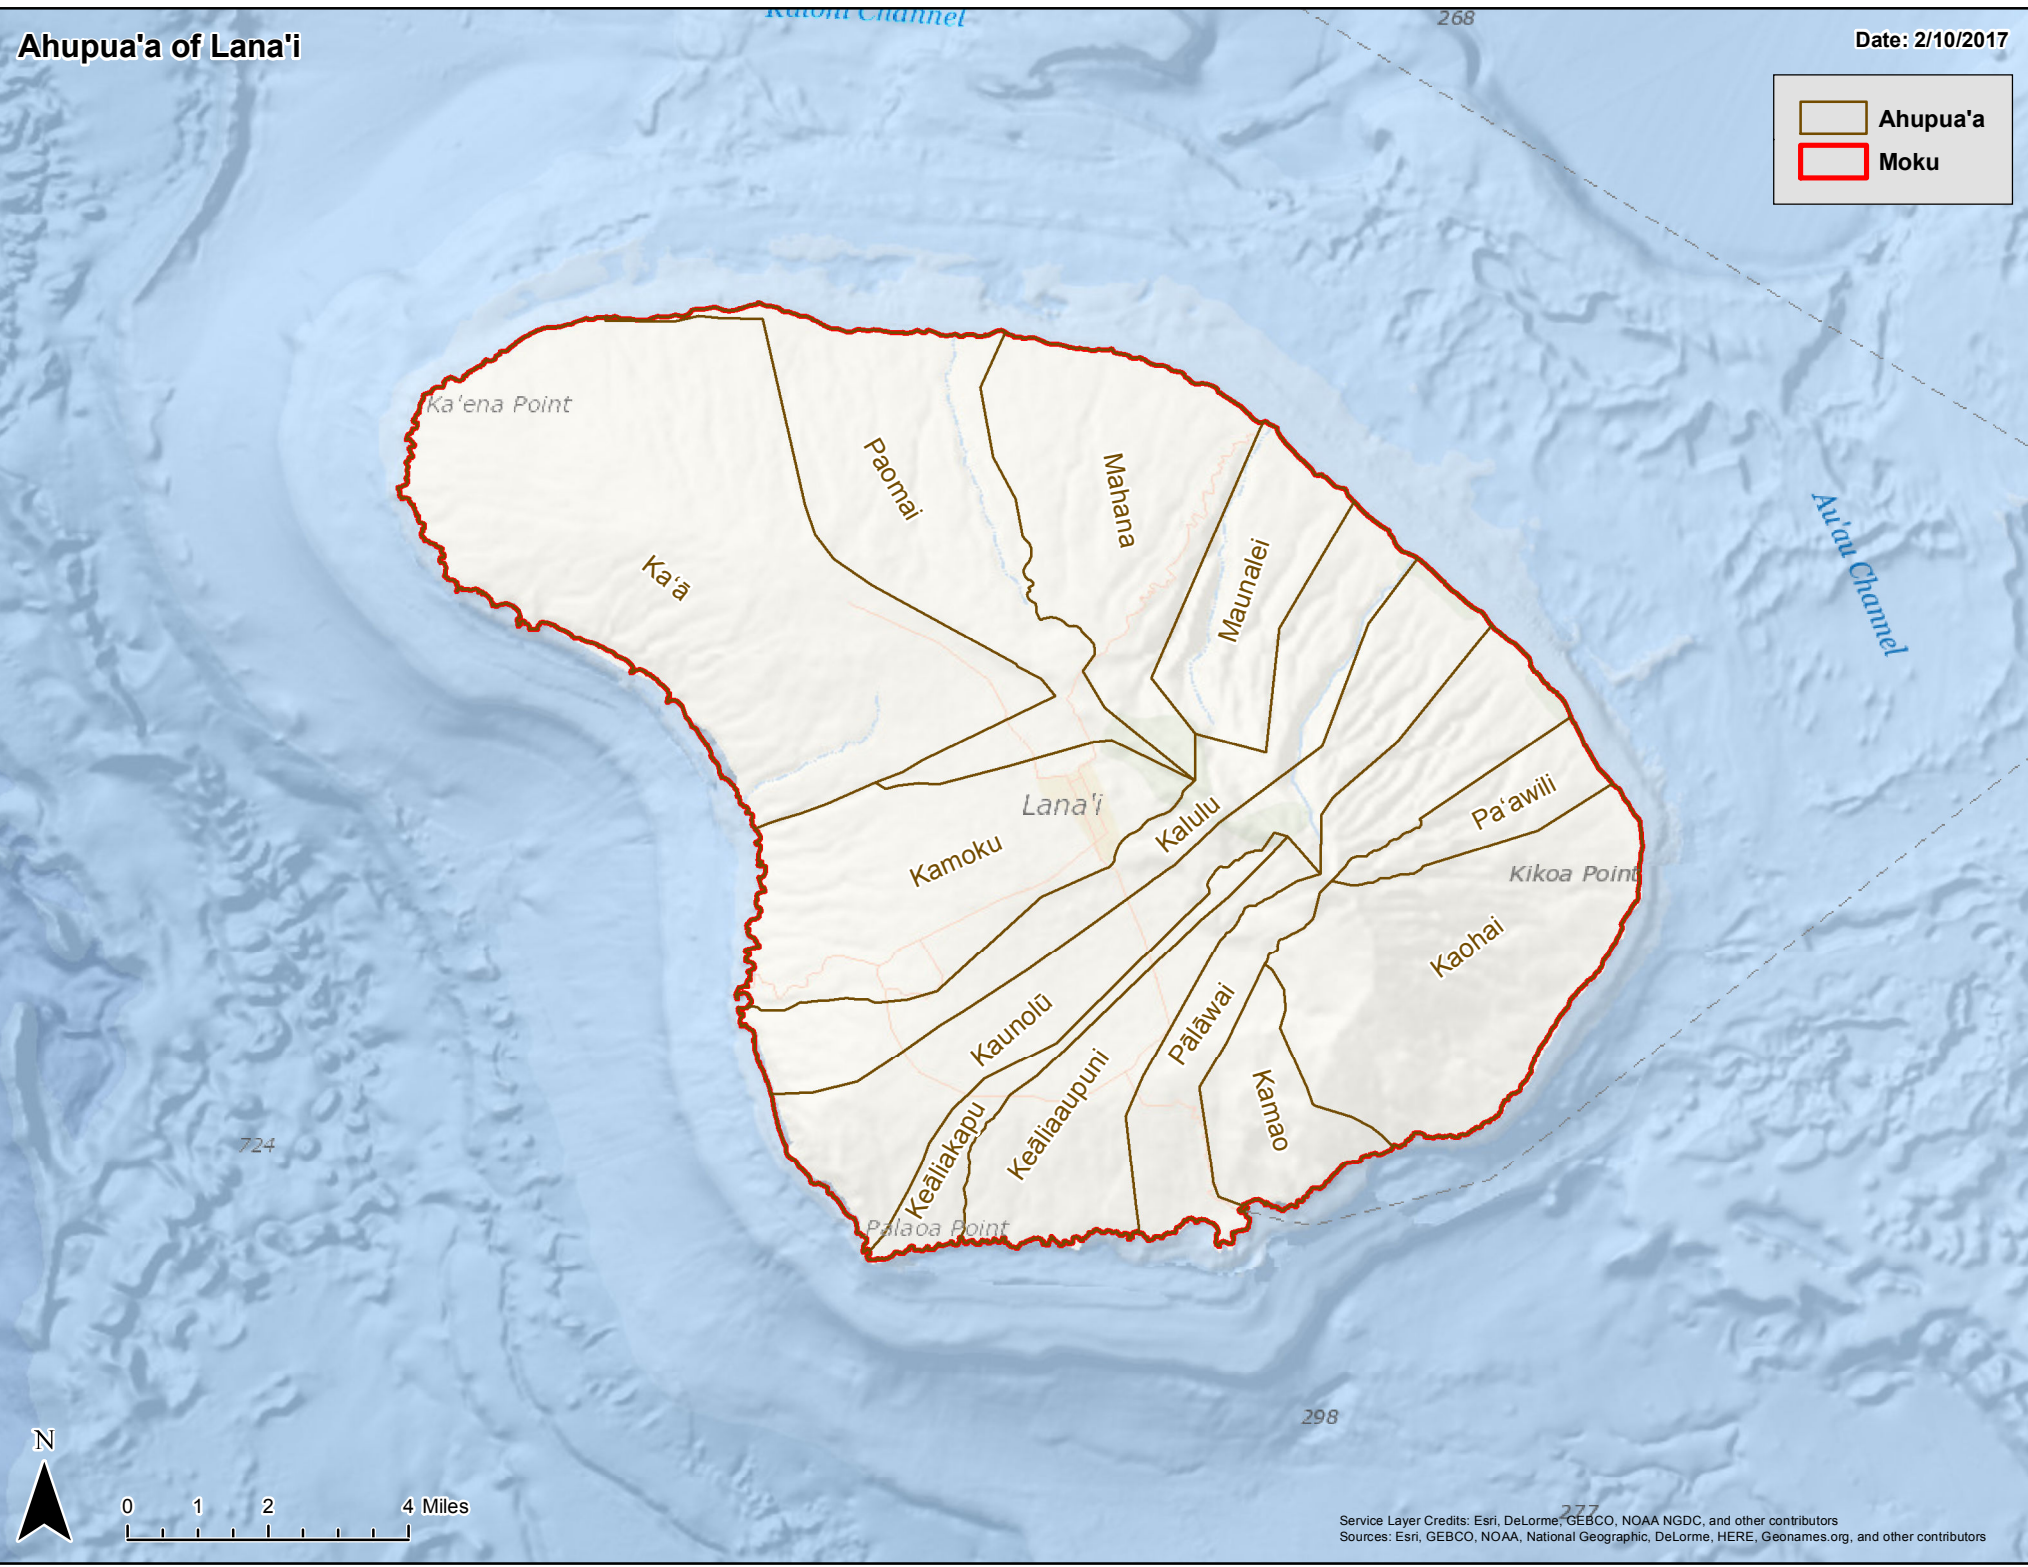

Ahupua'a of Lana'i

Date: 2/10/2017

Ahupua'a
Moku

Service Layer Credits: Esri, DeLorme, GEBCO, NOAA NGDC, and other contributors
Sources: Esri, GEBCO, NOAA, National Geographic, DeLorme, HERE, Geonames.org, and other contributors