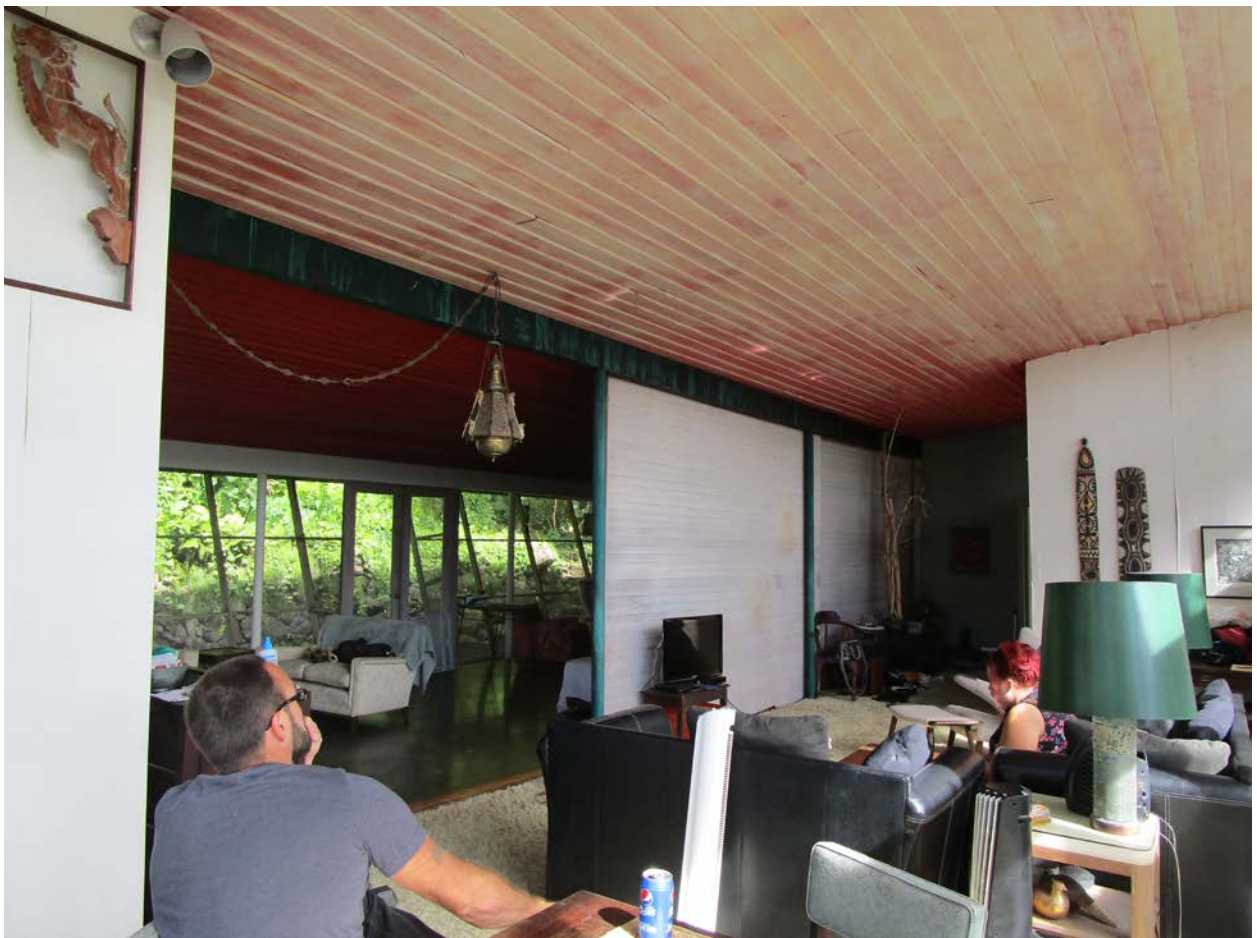

5 of 12

Photo Log

Name of Property: George and Janet Wimberly Residence

City or Vicinity: Honolulu

County: Honolulu State: Hawaii

Photographer: Olivier Koning

Date Photographed: April 2, 2017

View of the lanai from the north