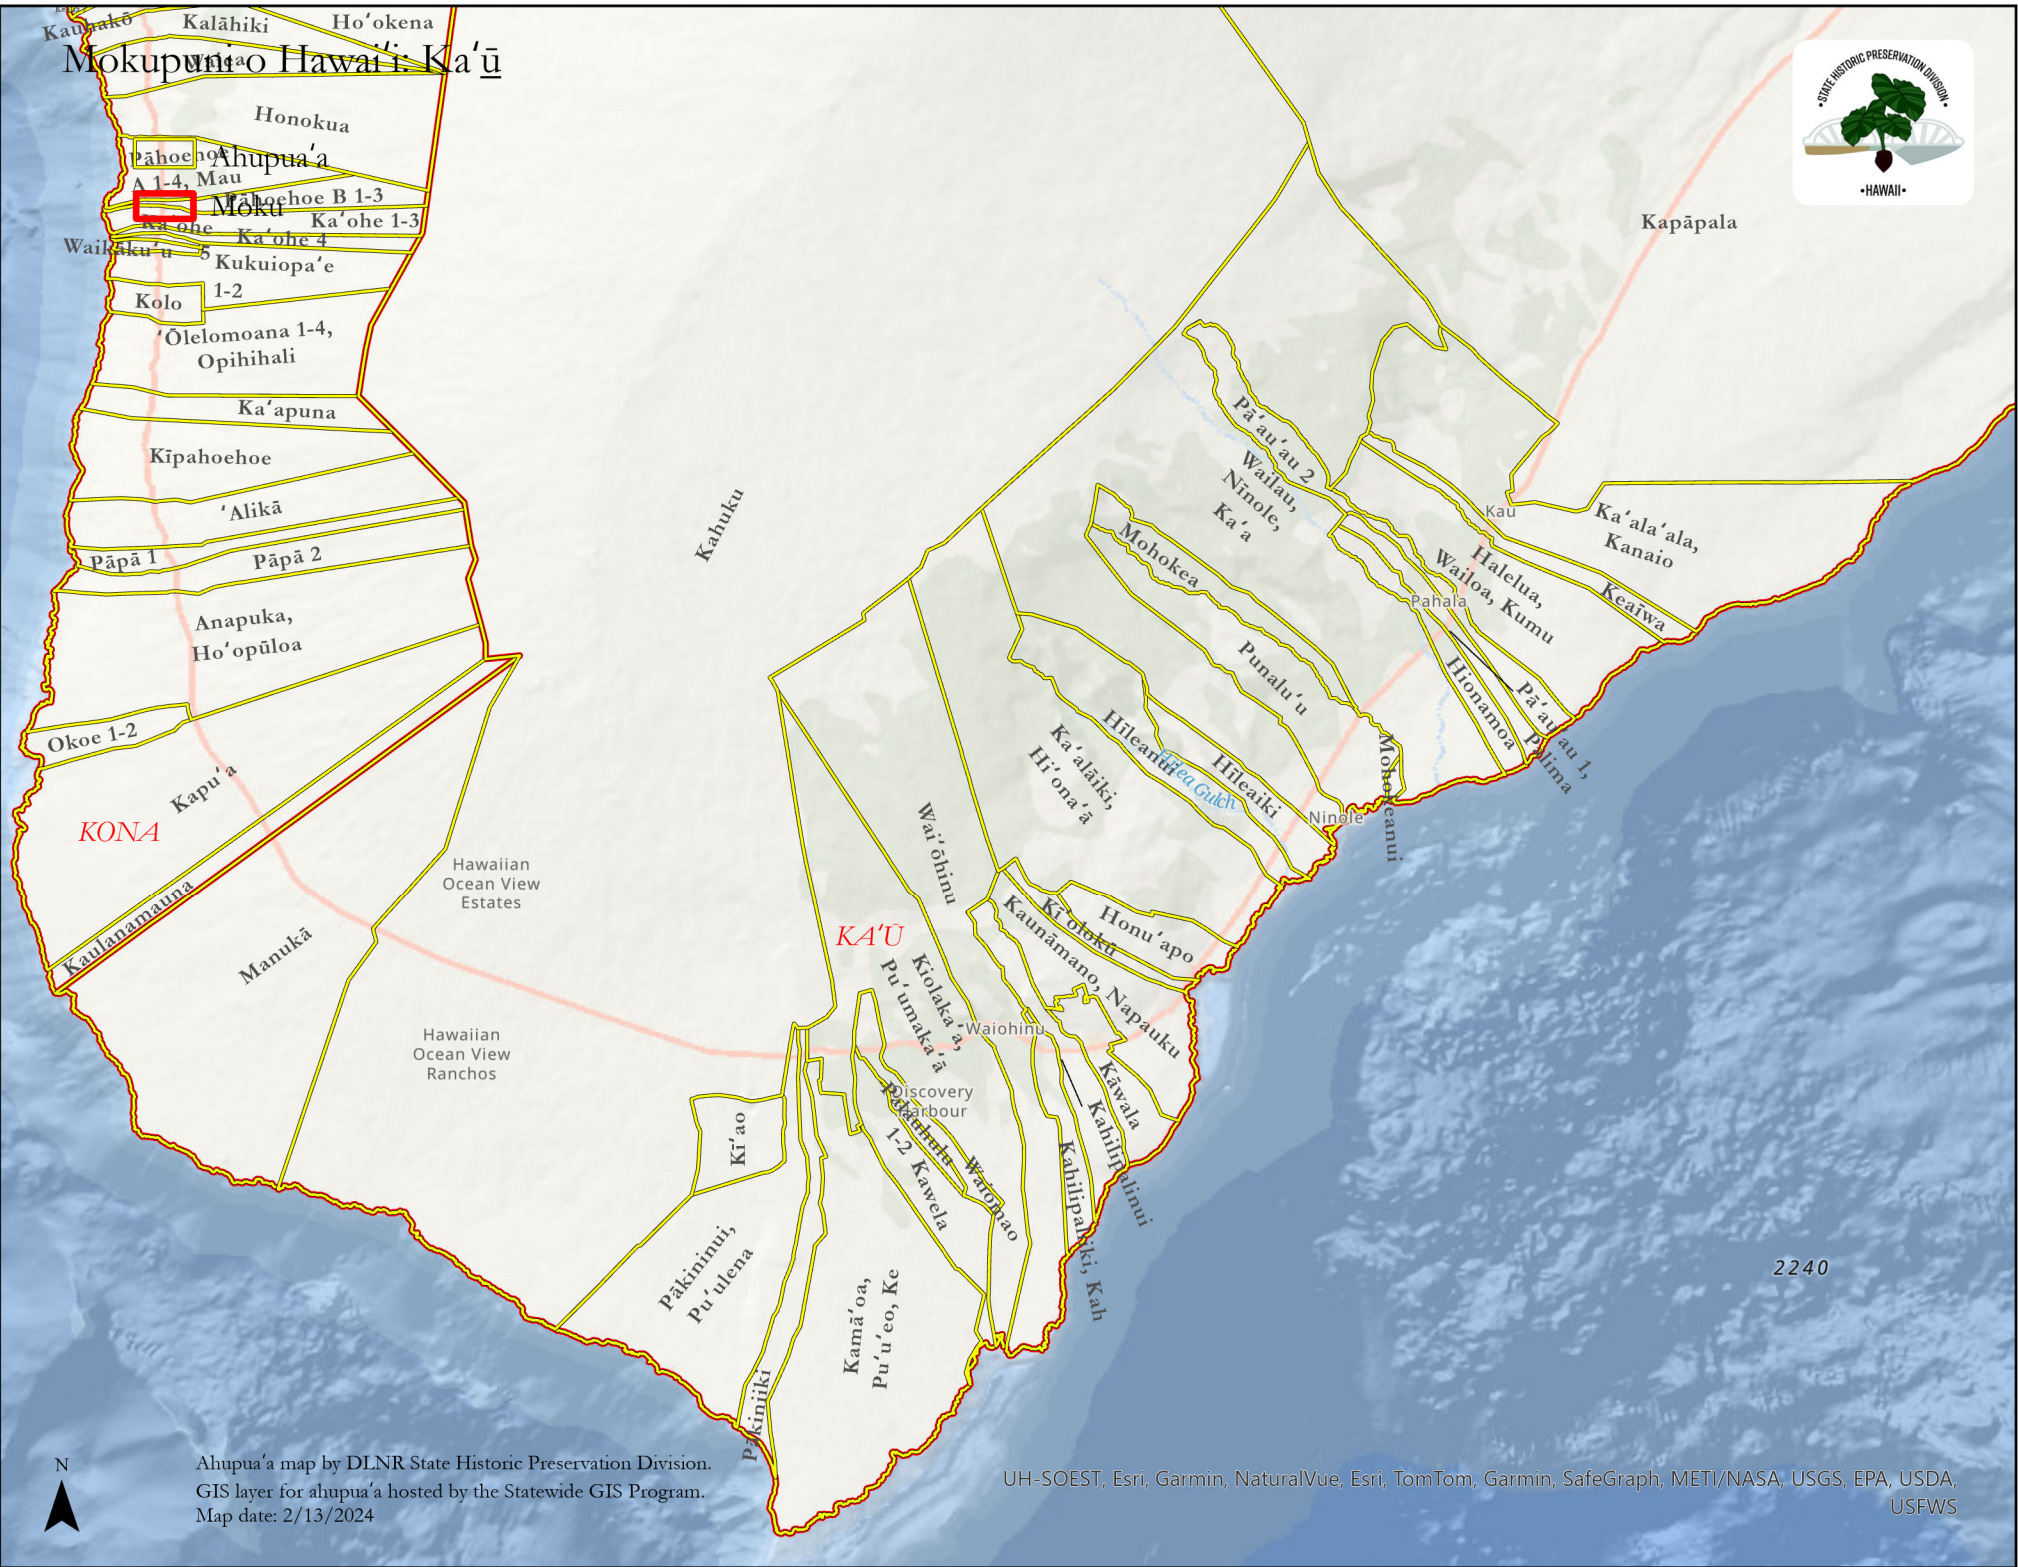

Mokupuni o Hawai'i: Ka'ū

Ahupua'a map by DLNR State Historic Preservation Division.
GIS layer for ahupua'a hosted by the Statewide GIS Program.
Map date: 2/13/2024

UH-SOEST, Esri, Garmin, NaturalVue, Esri, TomTom, Garmin, SafeGraph, METI/NASA, USGS, EPA, USDA, USFWS

2240