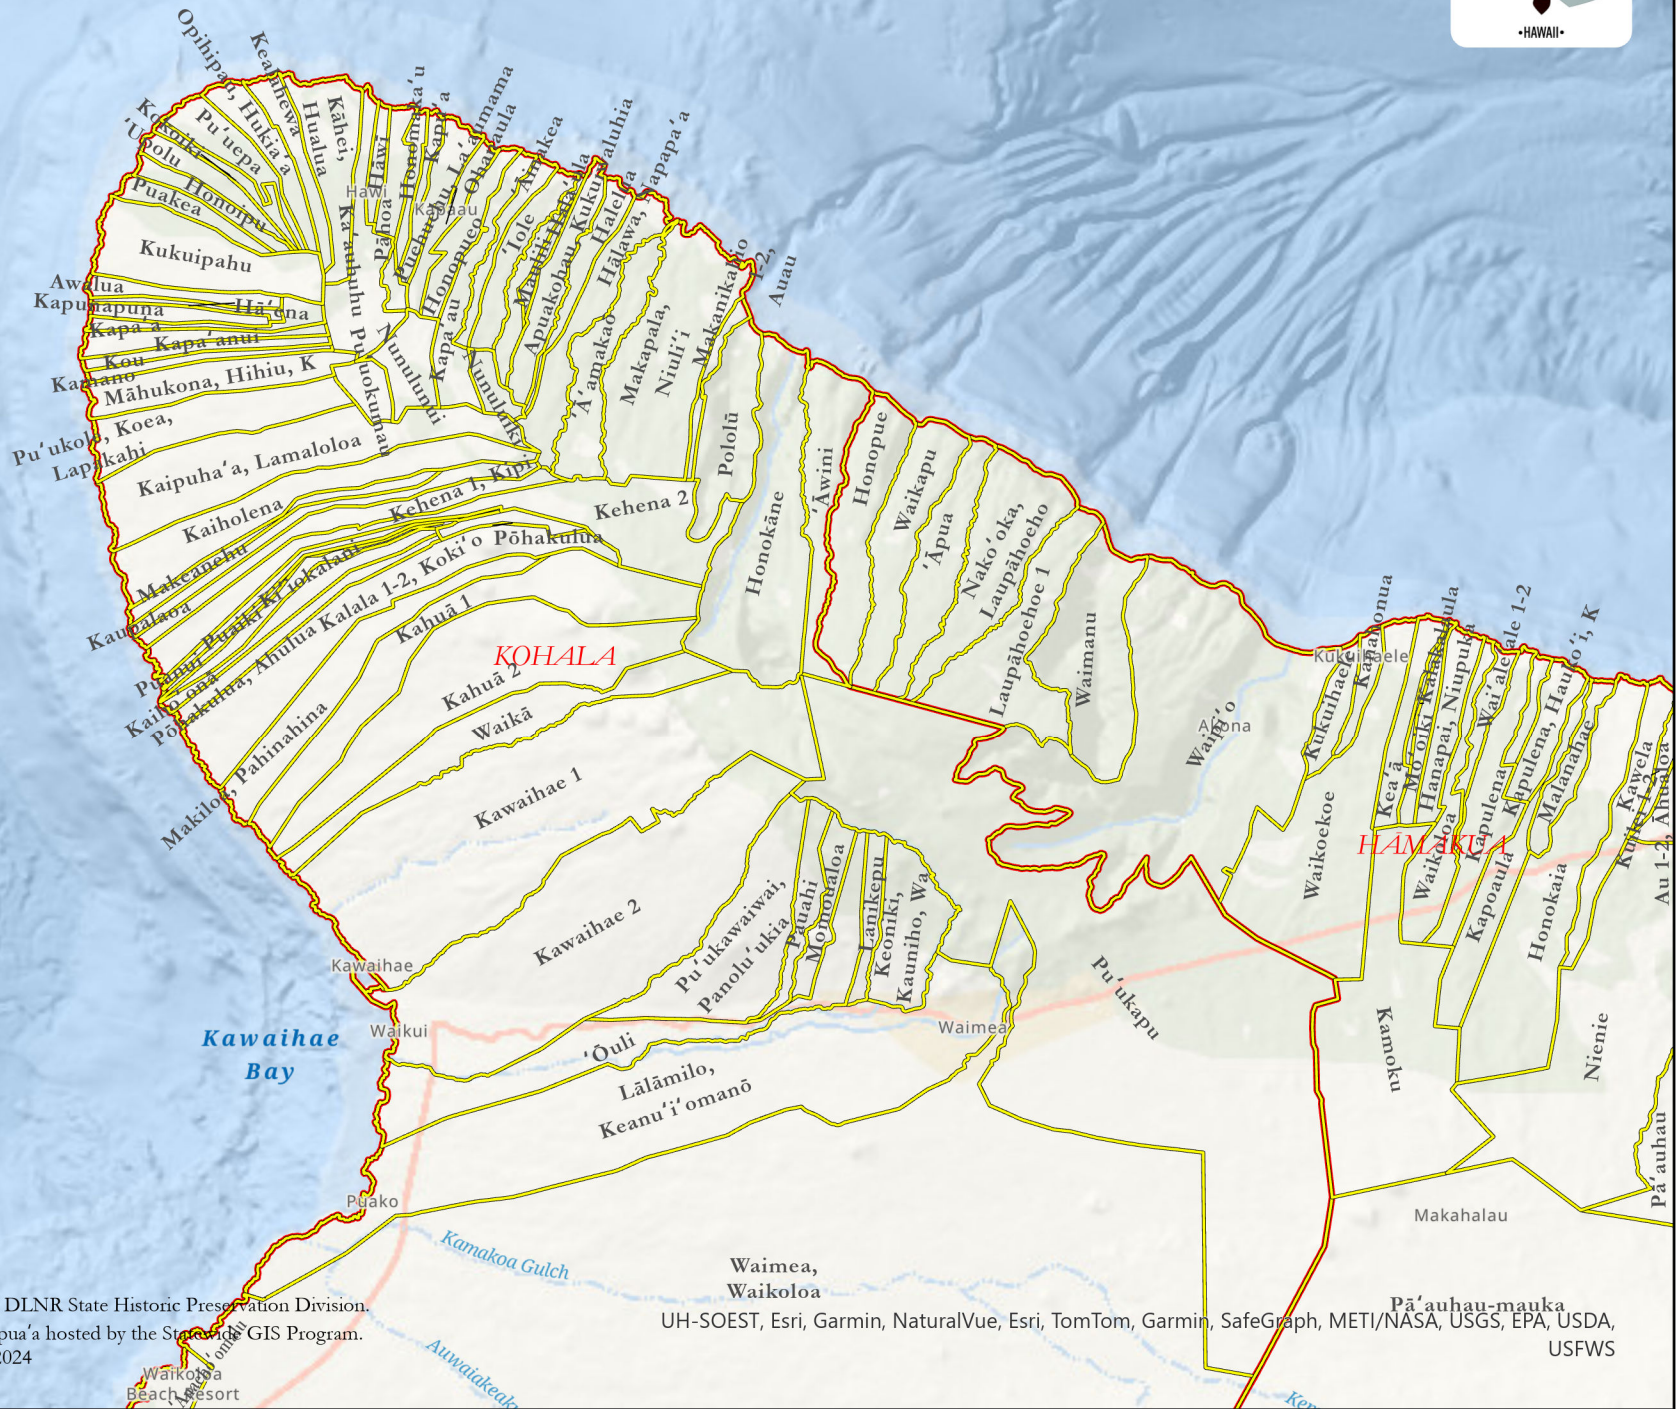

Mokupuni o Hawai'i: Kohala

- Ahupua'a
- Moku

432

Ahupua'a map by DLNR State Historic Preservation Division.
GIS layer for ahupua'a hosted by the Statewide GIS Program.
Map date: 2/13/2024

Waimea, Waikoloa
Pā'auhau-mauka
UH-SOEST, Esri, Garmin, NaturalVue, Esri, TomTom, Garmin, SafeGraph, METI/NASA, USGS, EPA, USDA, USFWS