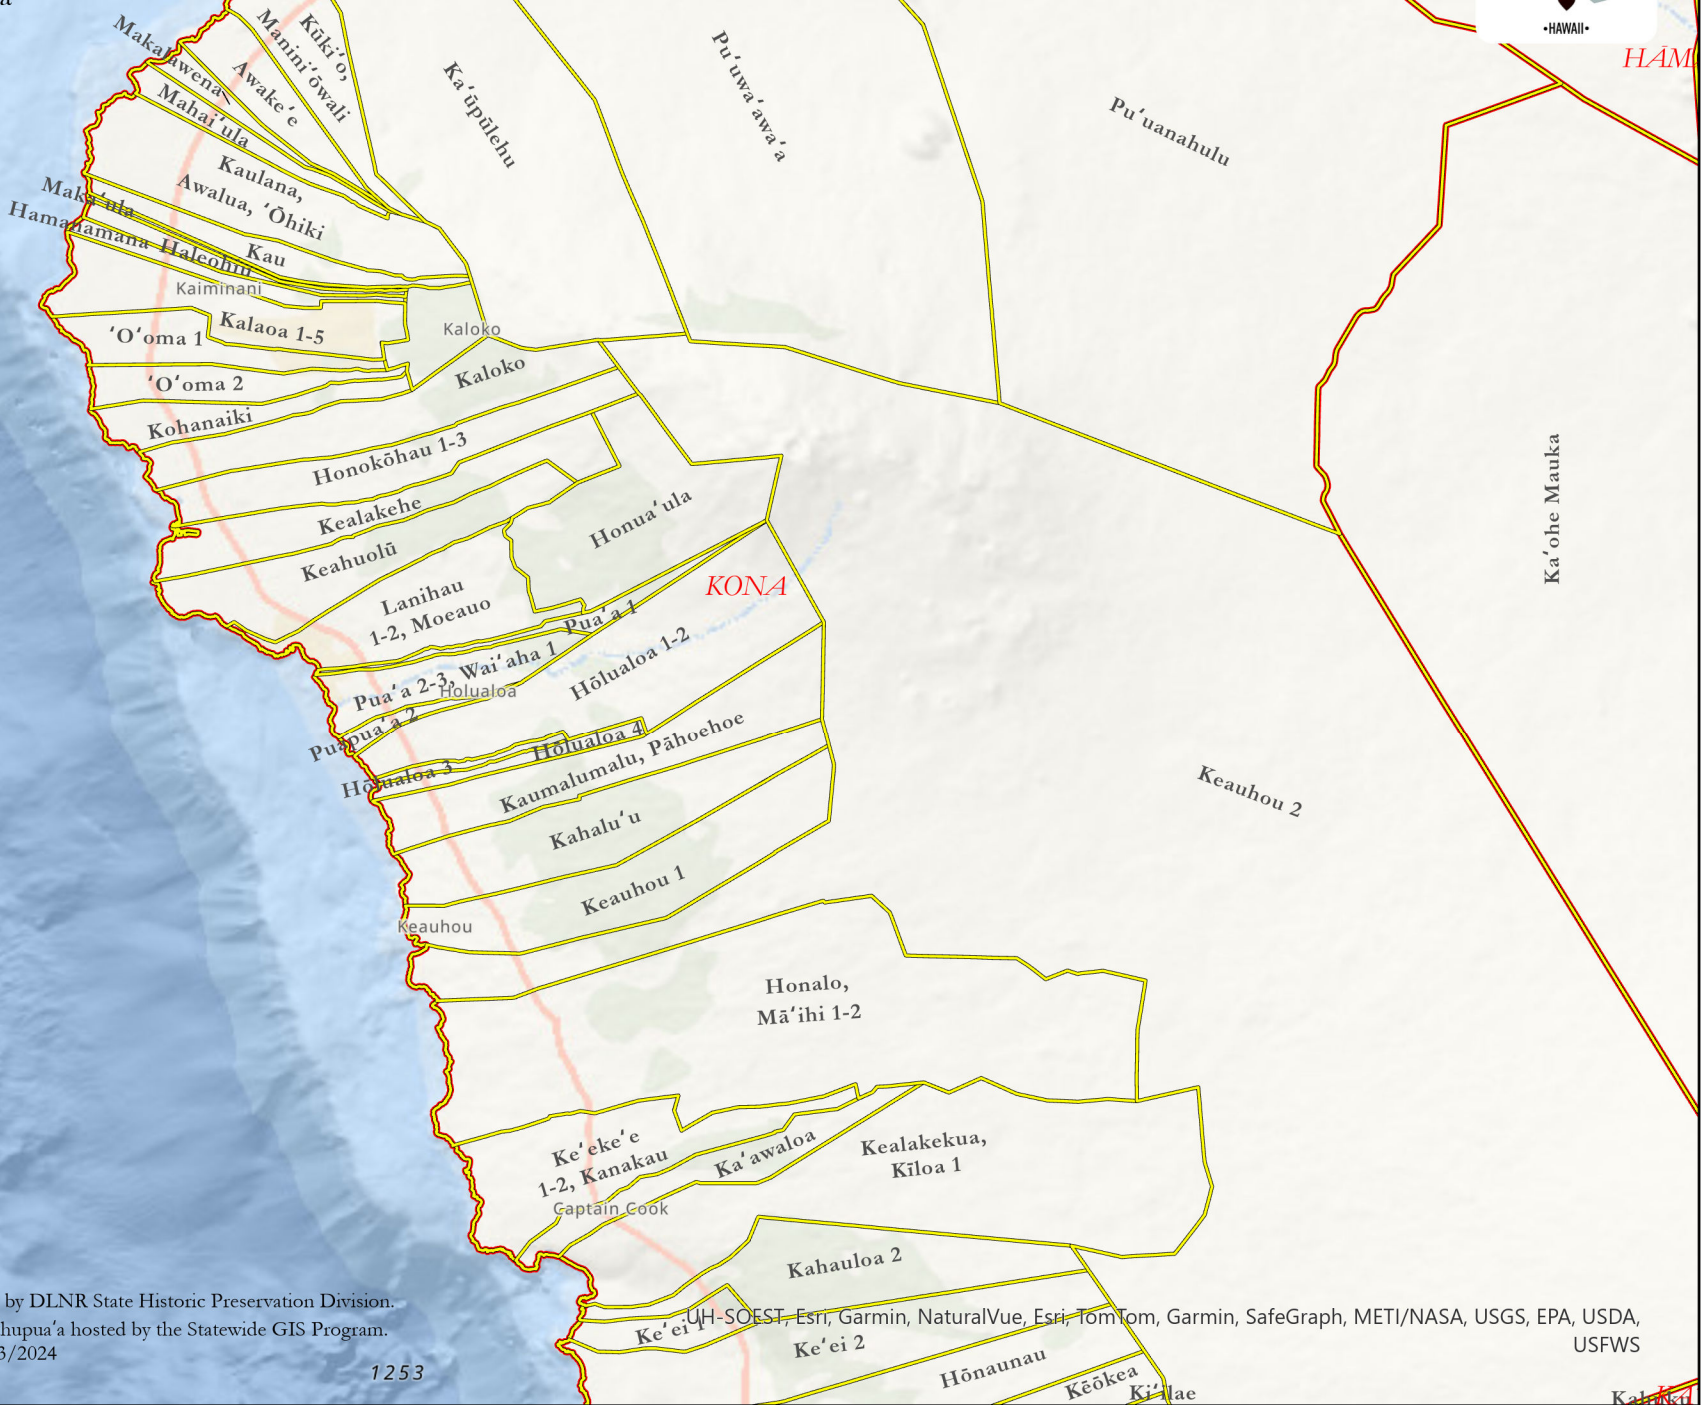

# Mokupuni o Hawai'i: North Kona

- Ahupua'a
- Moku

6

Ahupua'a map by DLNR State Historic Preservation Division.  
GIS layer for ahupua'a hosted by the Statewide GIS Program.  
Map date: 2/13/2024

1253

UH-SOEST, Esri, Garmin, NaturalVue, Esri, TomTom, Garmin, SafeGraph, METI/NASA, USGS, EPA, USDA, USFWS

Ka'ala