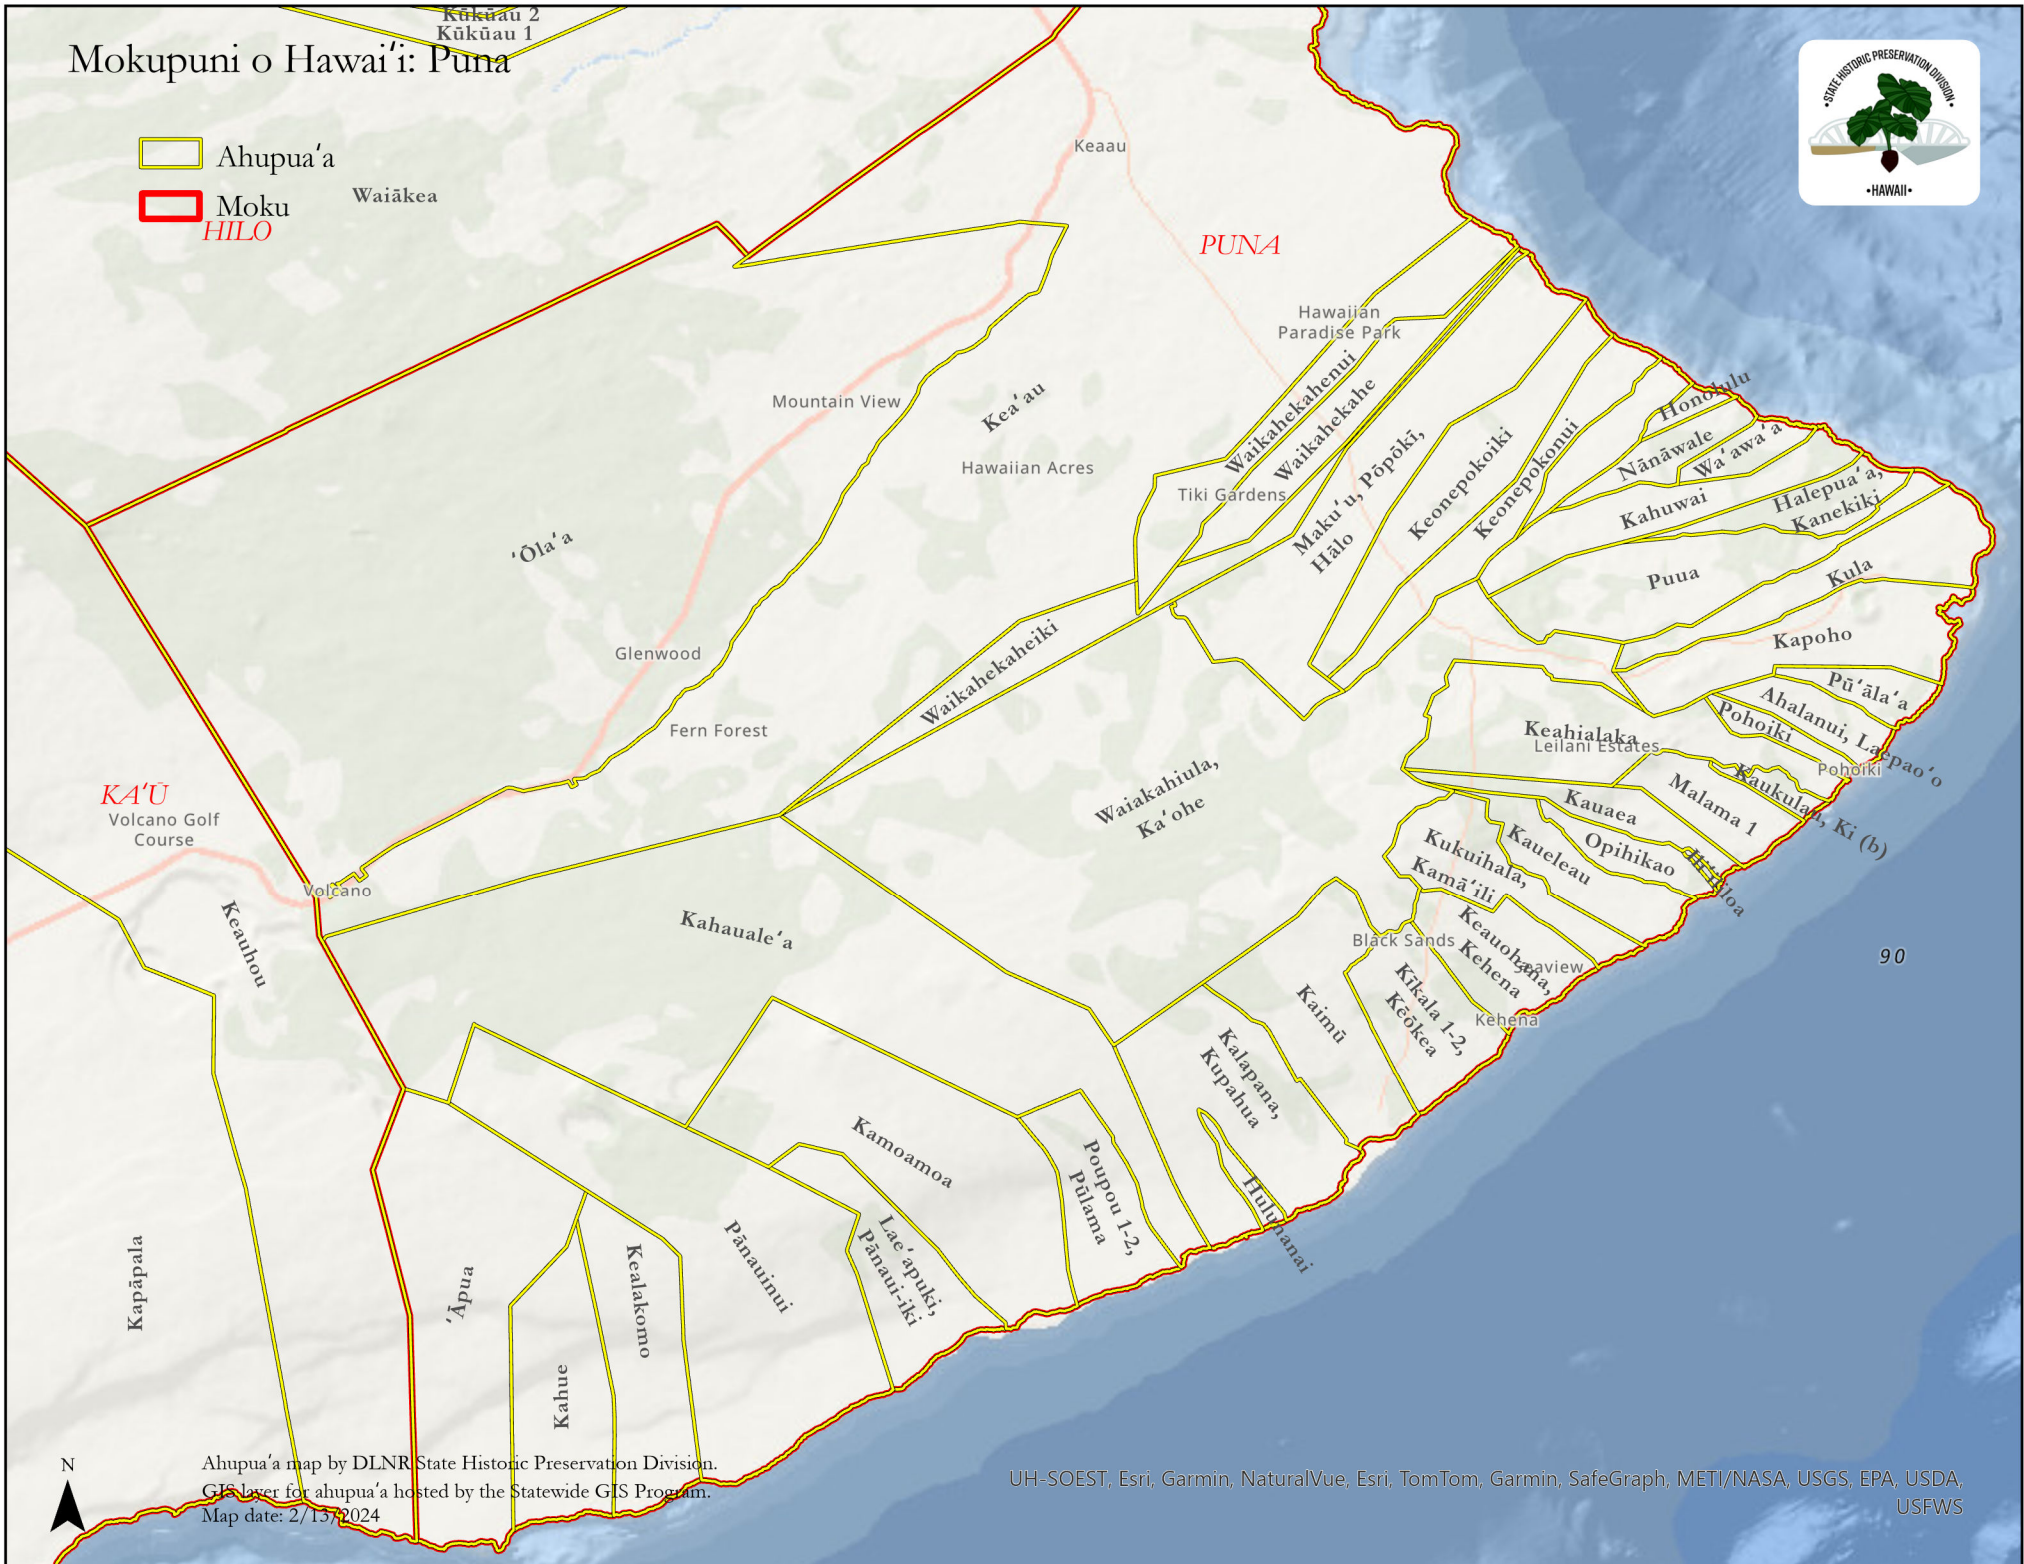

Mokupuni o Hawai'i: Puna

-  Ahupua'a
-  Moku HILO

Ahupua'a map by DLNR State Historic Preservation Division.
GIS layer for ahupua'a hosted by the Statewide GIS Program.
Map date: 2/13/2024

UH-SOEST, Esri, Garmin, NaturalVue, Esri, TomTom, Garmin, SafeGraph, METI/NASA, USGS, EPA, USDA, USFWS