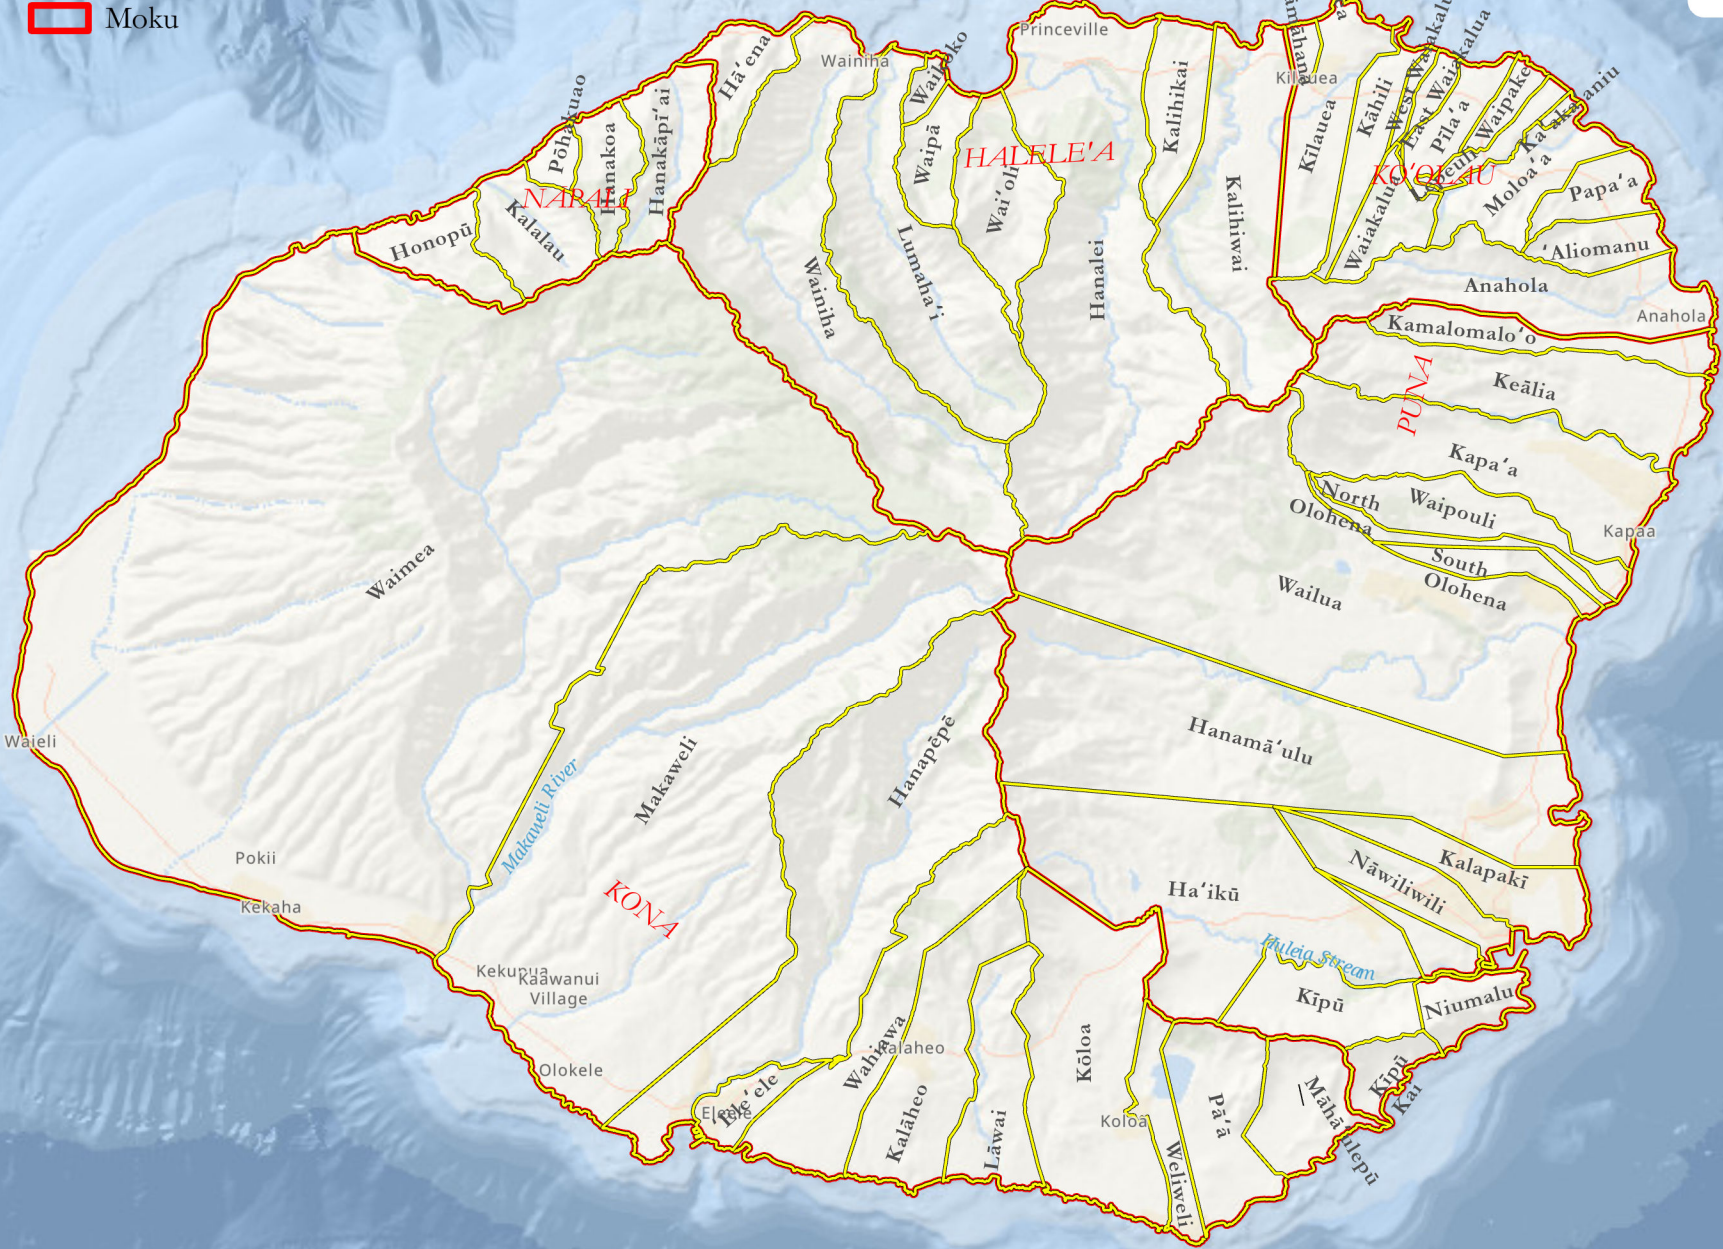

Mokupuni o Kaua'i

- Ahupua'a
- Moku

Ahupua'a map by DLNR State Historic Preservation Division.
 GIS layer for ahupua'a hosted by the Statewide GIS Program.
 Map date: 2/13/2024

UH-SOEST, Esri, Garmin, NaturalVue, Esri, TomTom, Garmin, SafeGraph, METI/NASA, USGS, EPA, USDA, USFWS