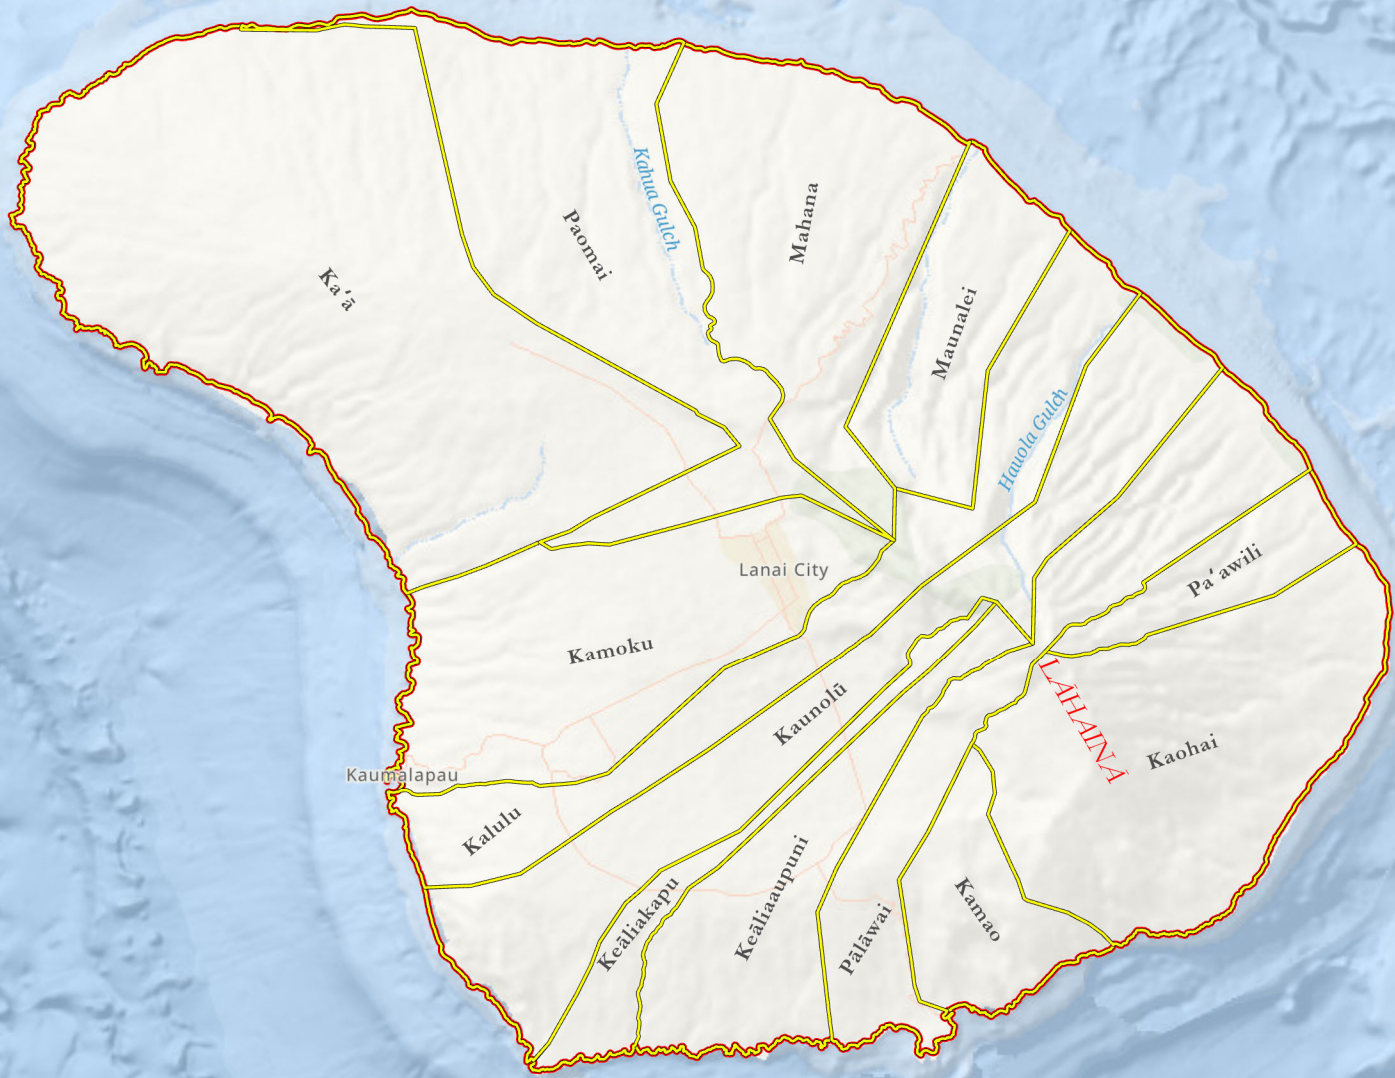

Mokupuni o Lānaʻi

-  Ahupuaʻa
-  Moku

545

Ahupuaʻa map by DLNR State Historic Preservation Division.
GIS layer for ahupuaʻa hosted by the Statewide GIS Program.
Map date: 2/13/2024

Esri, Garmin, NaturalVue, Esri, TomTom, Garmin, SafeGraph, METI/NASA, USGS, EPA, USDA, USFWS