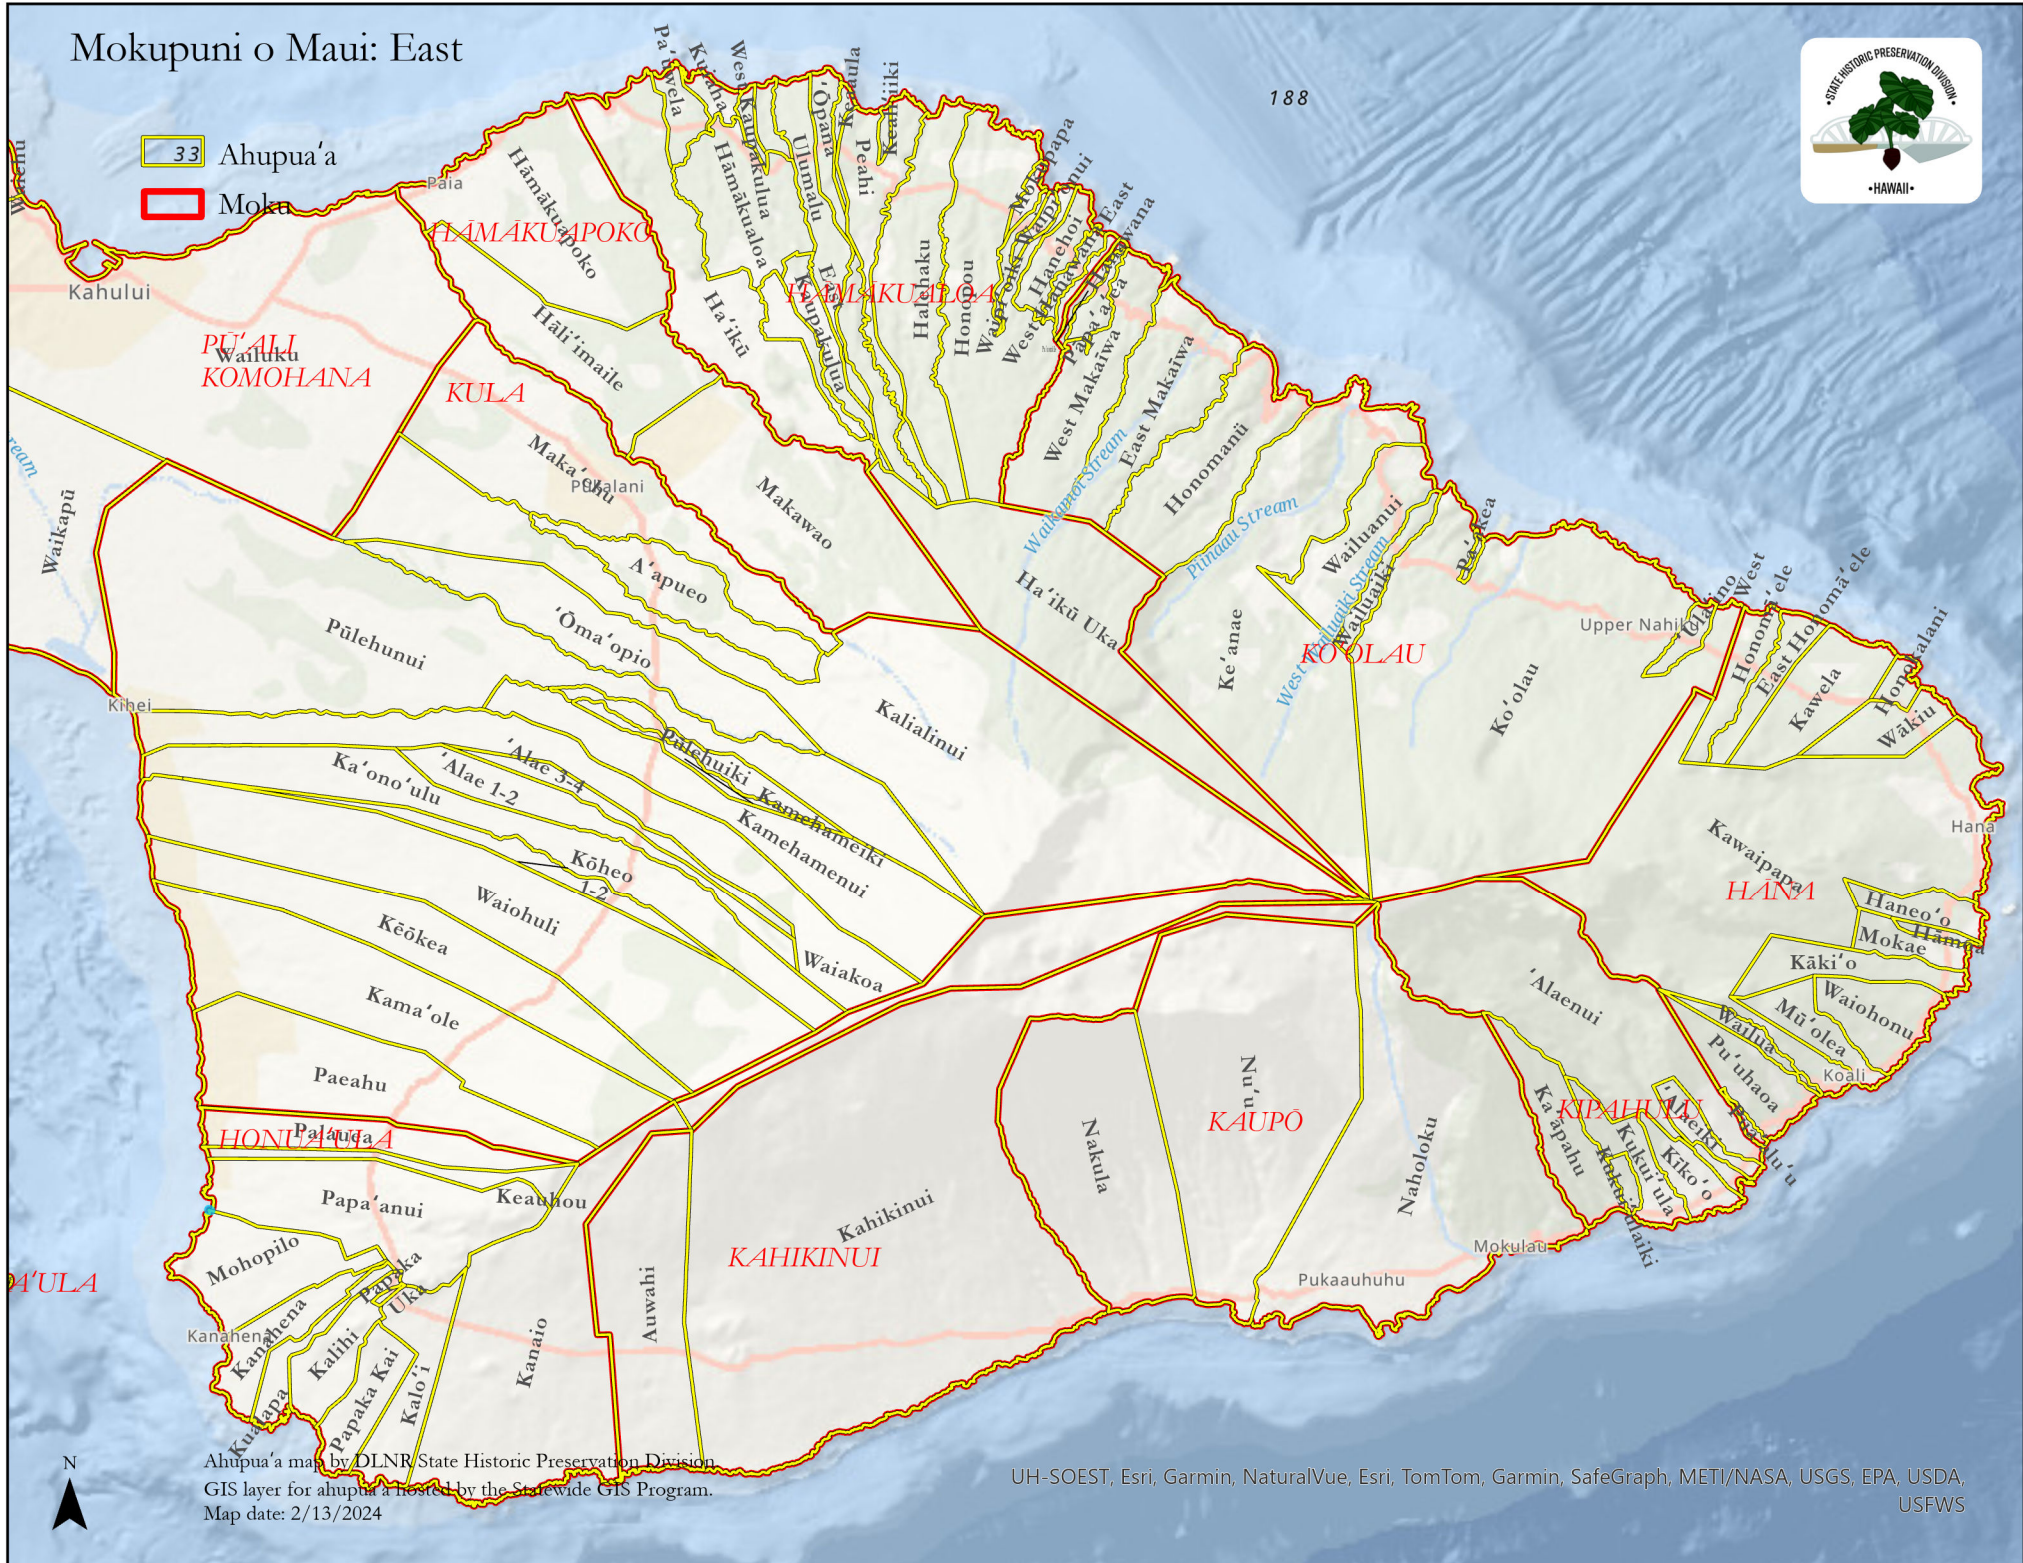

# Mokupuni o Maui: East

188

33 Ahupua'a

Mokā

Ahupua'a map by DLNR State Historic Preservation Division  
GIS layer for ahupua'a hosted by the Statewide GIS Program.  
Map date: 2/13/2024

UH-SOEST, Esri, Garmin, NaturalVue, Esri, TomTom, Garmin, SafeGraph, METI/NASA, USGS, EPA, USDA, USFWS