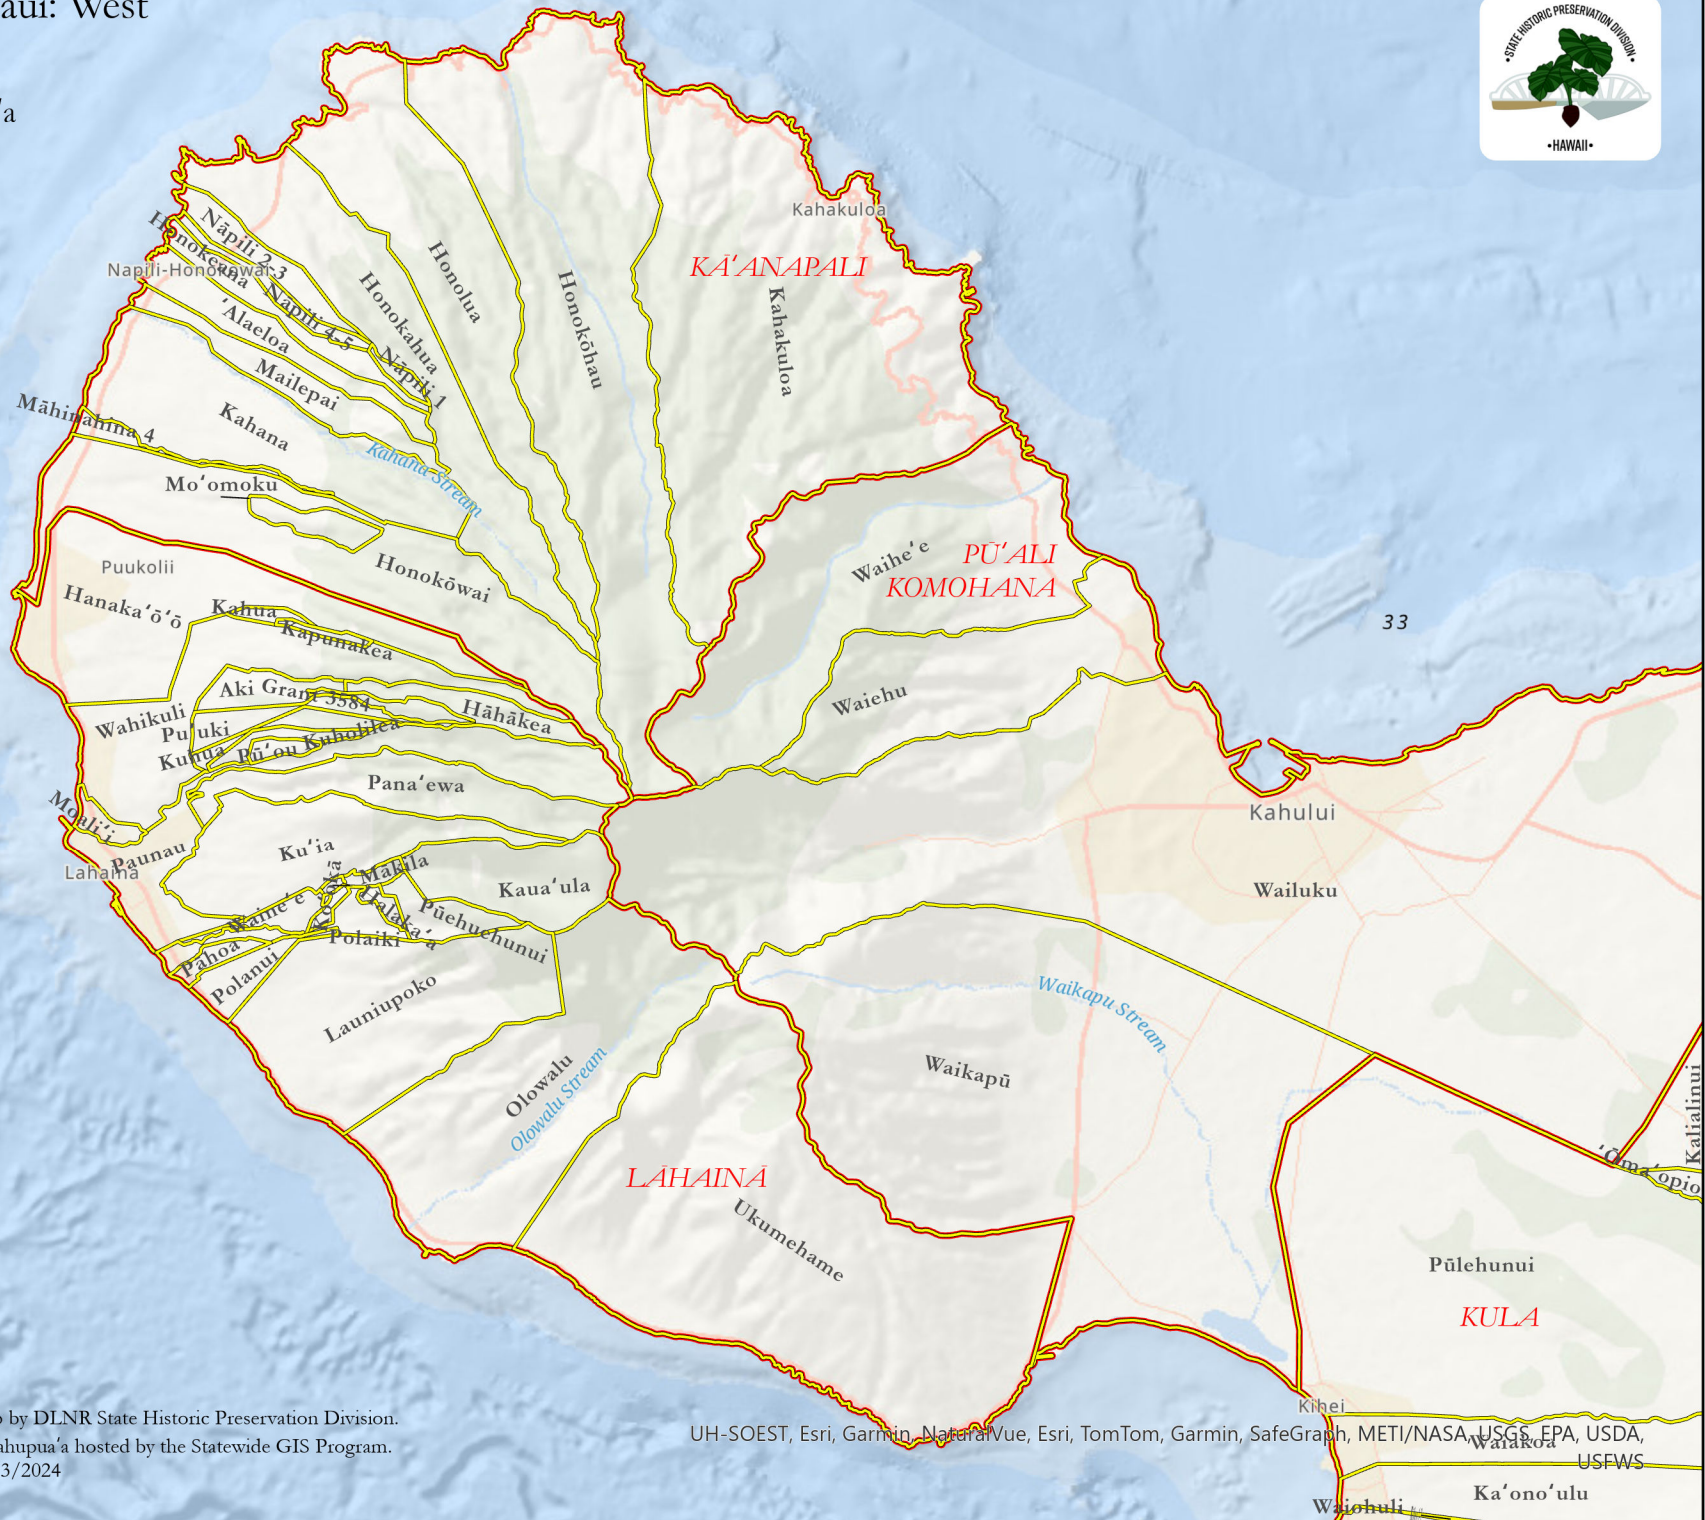

Mokupuni o Maui: West

- Ahupua'a
- Moku

Ahupua'a map by DLNR State Historic Preservation Division.
GIS layer for ahupua'a hosted by the Statewide GIS Program.
Map date: 2/13/2024

UH-SOEST, Esri, Garmin, NaturalVue, Esri, TomTom, Garmin, SafeGraph, METI/NASA, USGS, EPA, USDA, USFWS