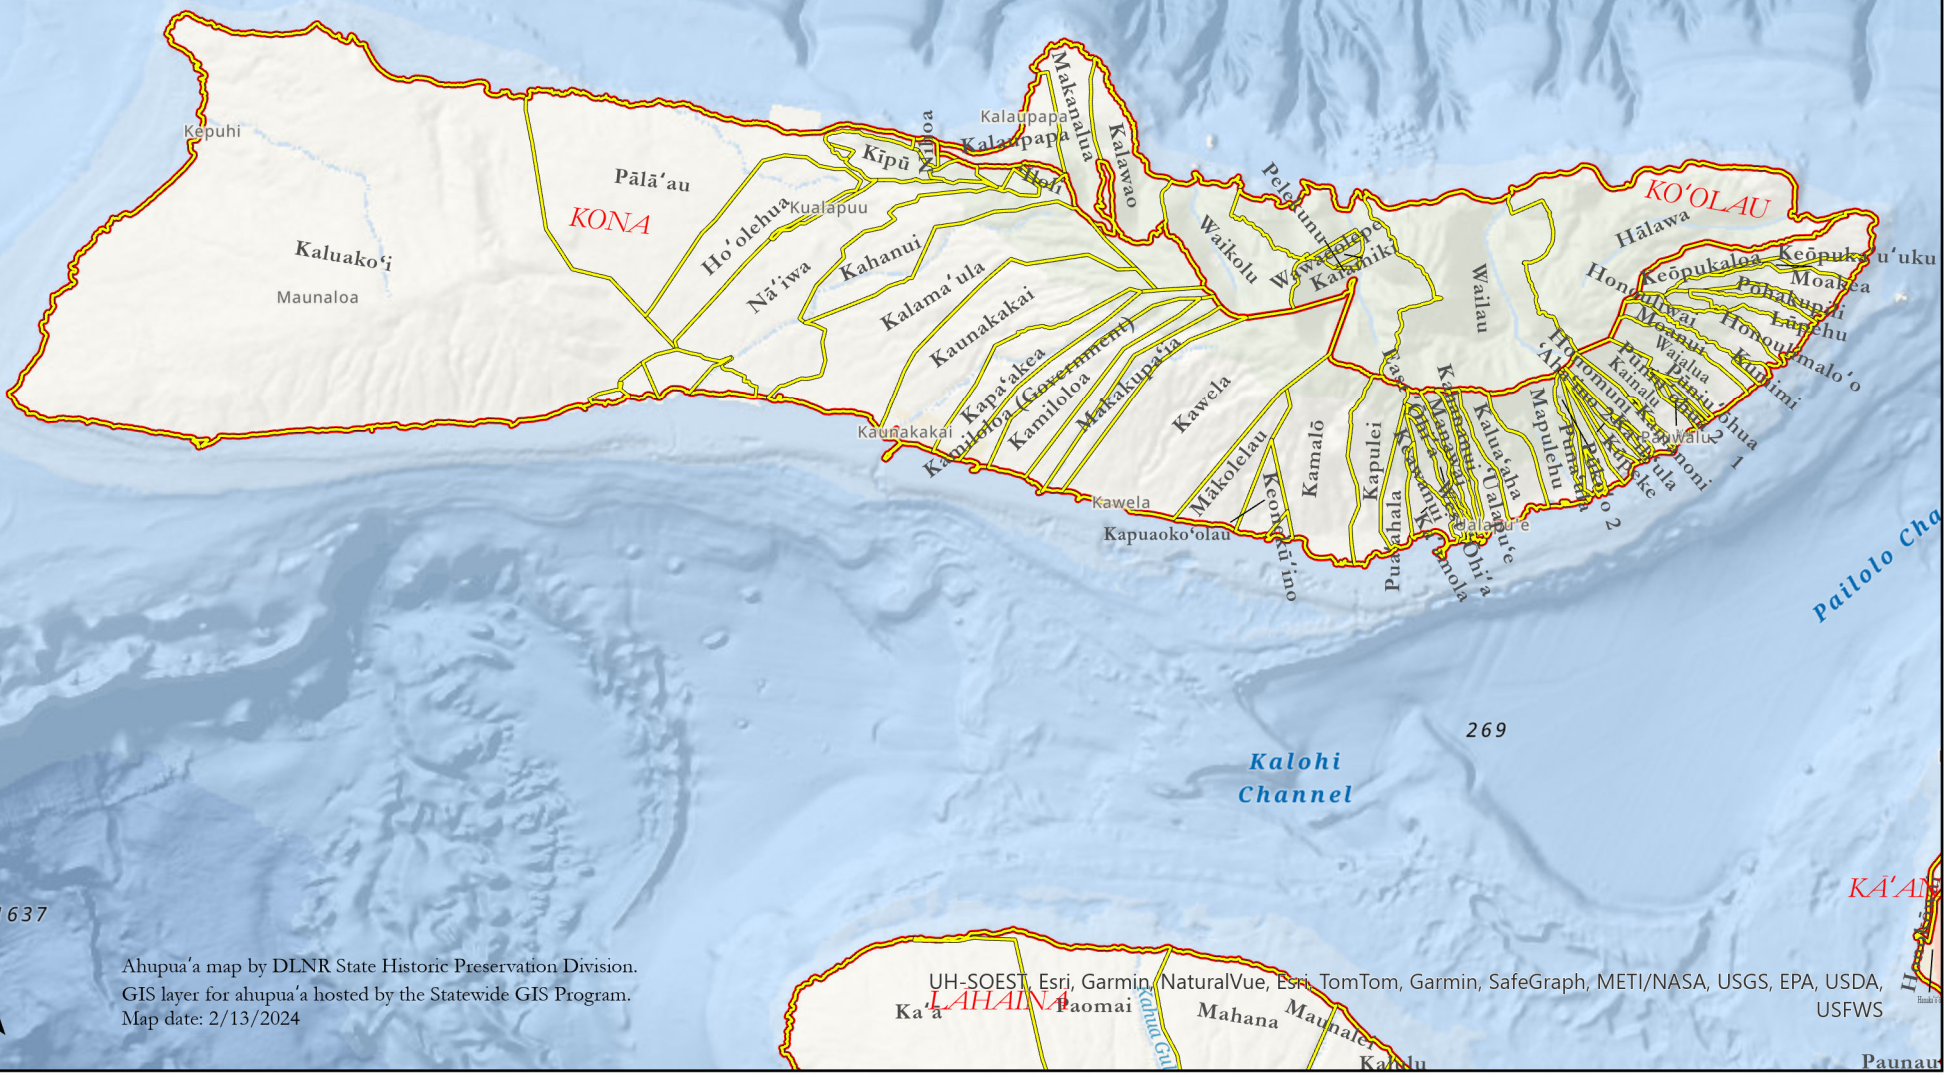

# Mokupuni o Moloka'i

- Ahupua'a
- Moku

1637

Ahupua'a map by DLNR State Historic Preservation Division.  
GIS layer for ahupua'a hosted by the Statewide GIS Program.  
Map date: 2/13/2024

UH-SOEST, Esri, Garmin, NaturalVue, Esri, TomTom, Garmin, SafeGraph, METI/NASA, USGS, EPA, USDA, USFWS

KĀ'AI

Paunau