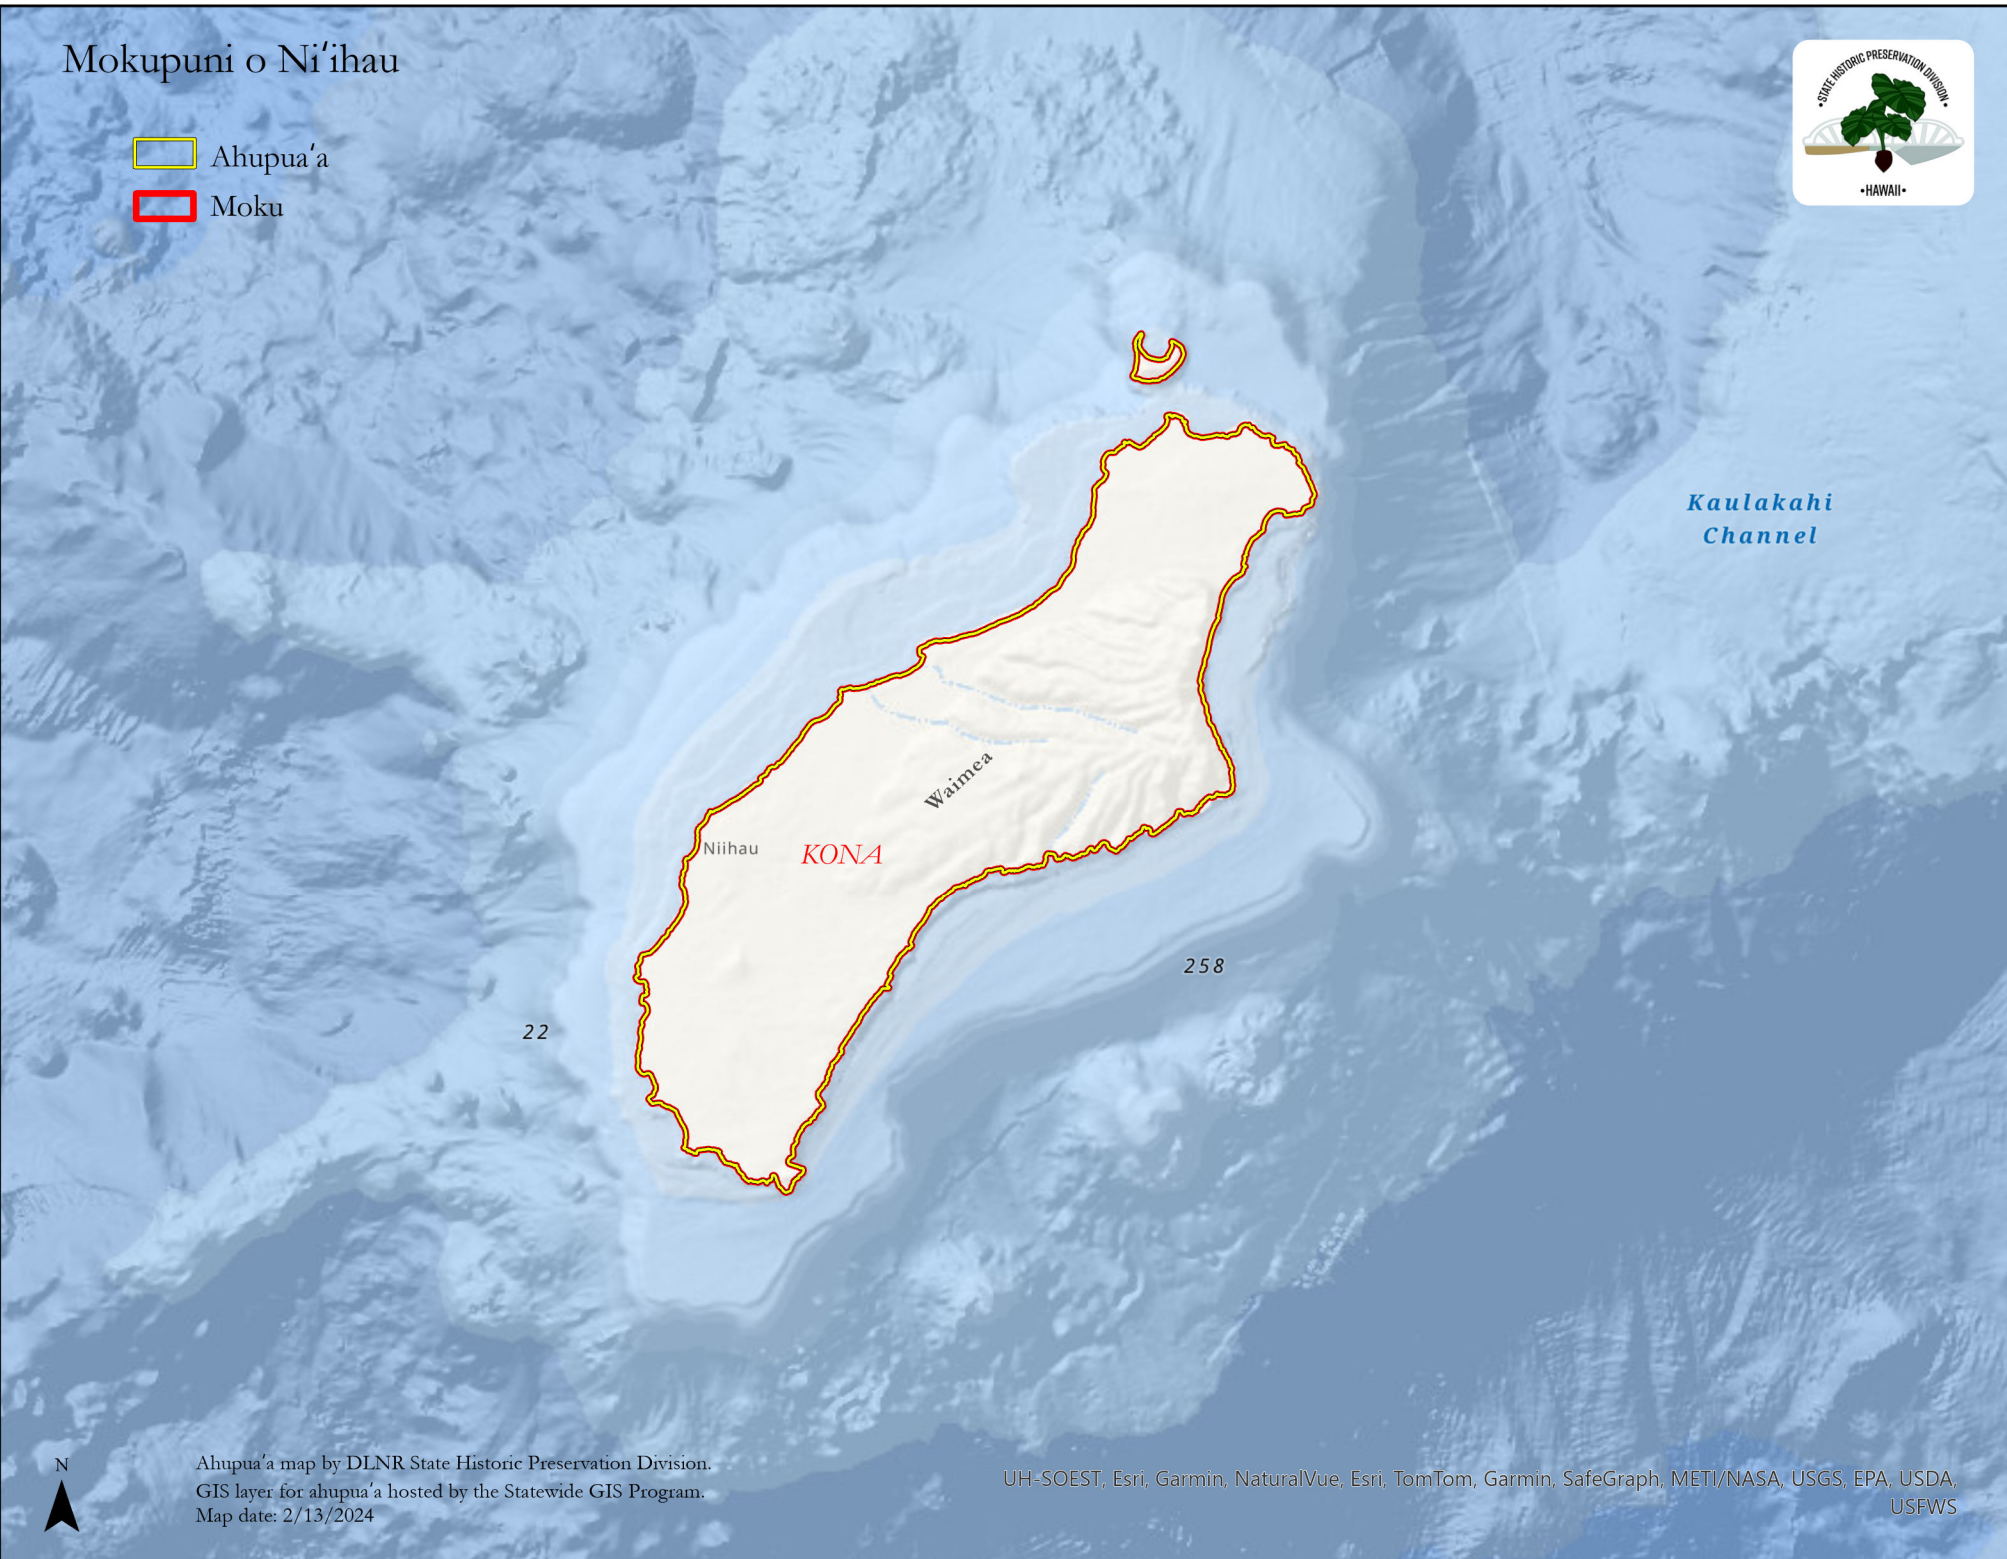

Mokupuni o Ni'ihau

-  Ahupua'a
-  Moku

Ahupua'a map by DLNR State Historic Preservation Division.
GIS layer for ahupua'a hosted by the Statewide GIS Program.
Map date: 2/13/2024

UH-SOEST, Esri, Garmin, NaturalVue, Esri, TomTom, Garmin, SafeGraph, METI/NASA, USGS, EPA, USDA, USFWS