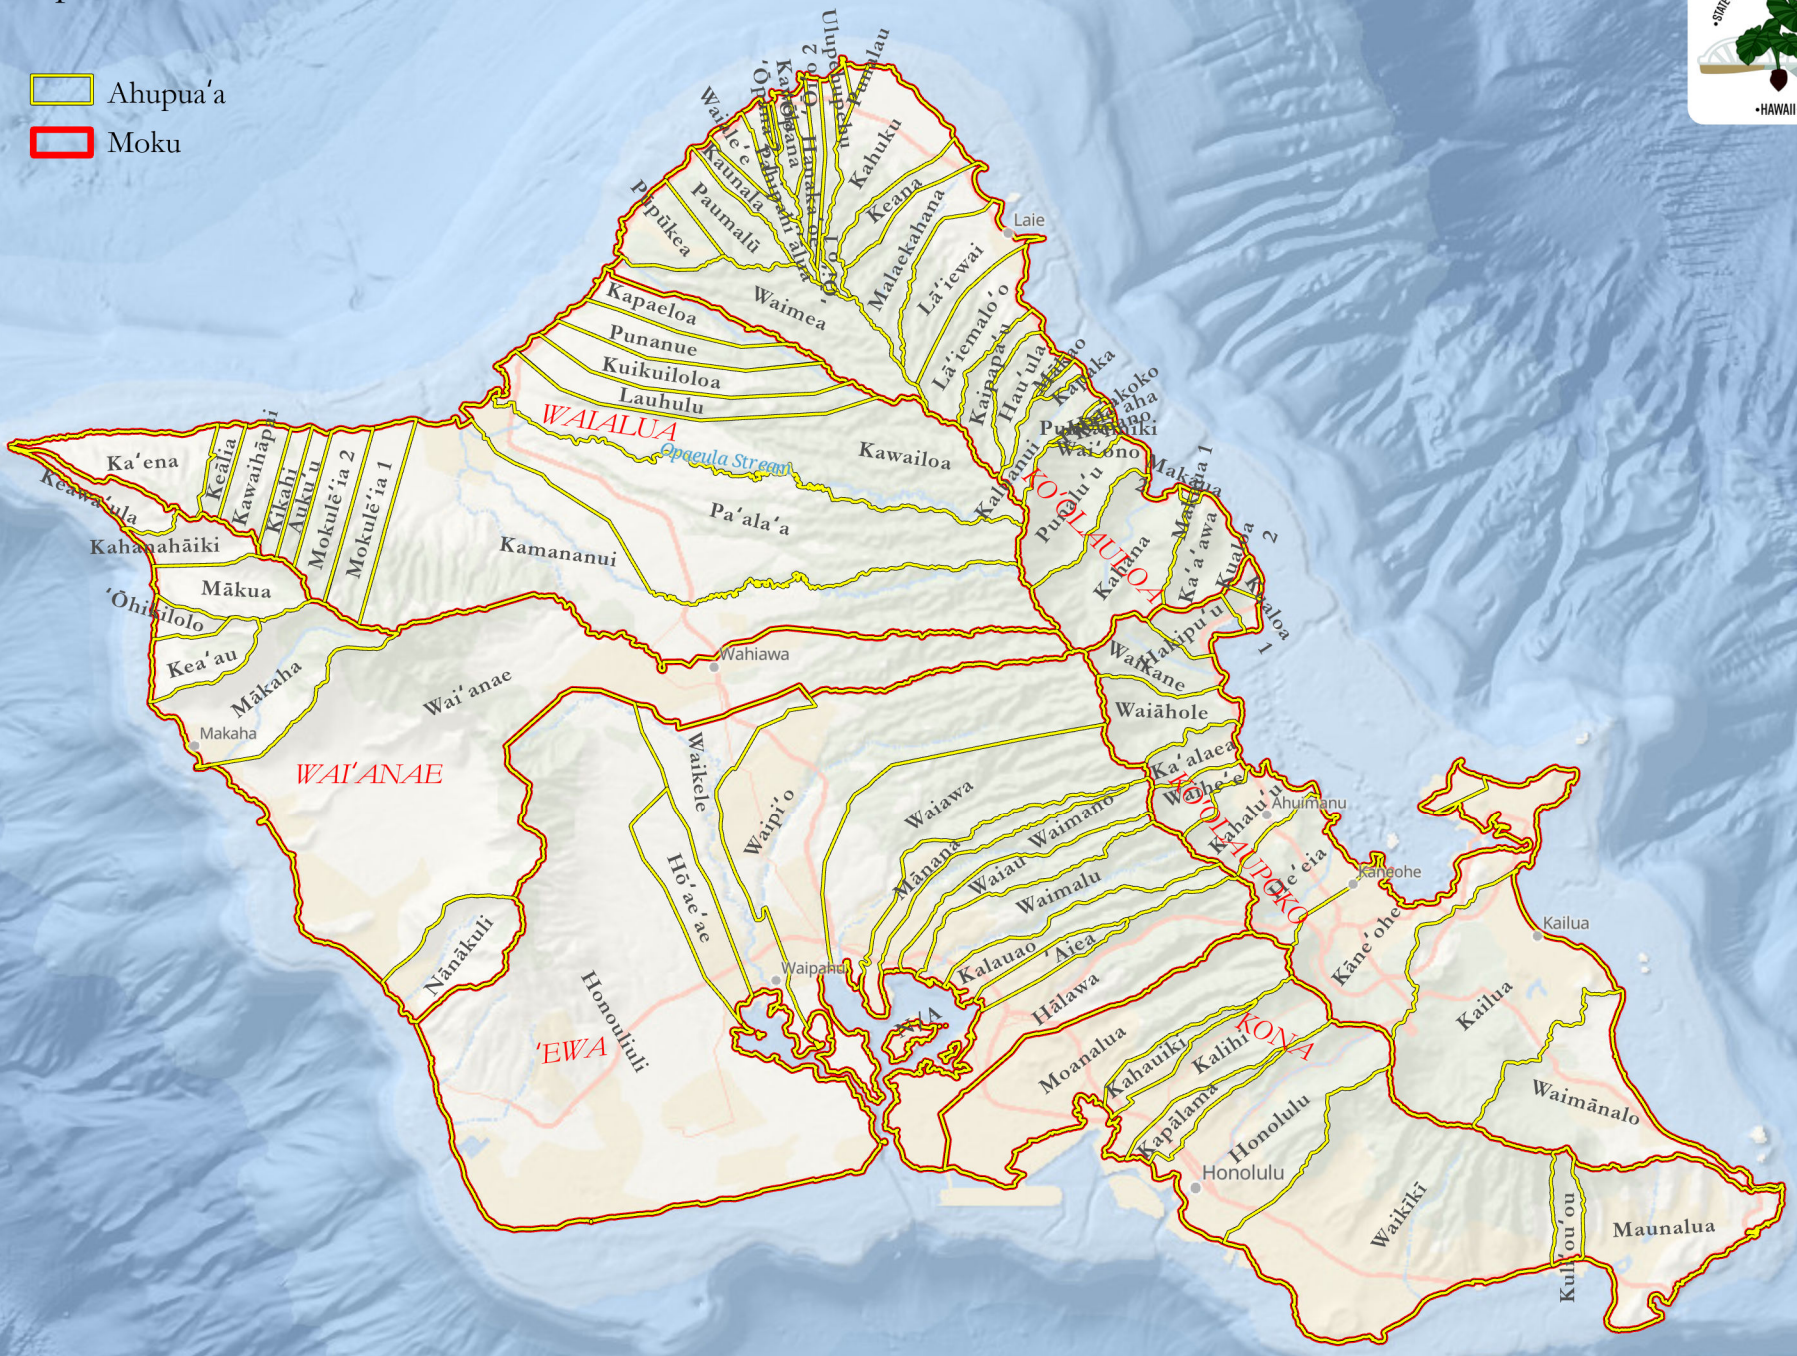

Mokupuni o O'ahu

- Ahupua'a
- Moku

Ahupua'a map by DLNR State Historic Preservation Division.
GIS layer for ahupua'a hosted by the Statewide GIS Program.
Map date: 2/13/2024

UH-SOEST, Esri, Garmin, NaturalVue, Esri, TomTom, Garmin, SafeGraph, FAO, METI/NASA, USGS, EPA, USFWS