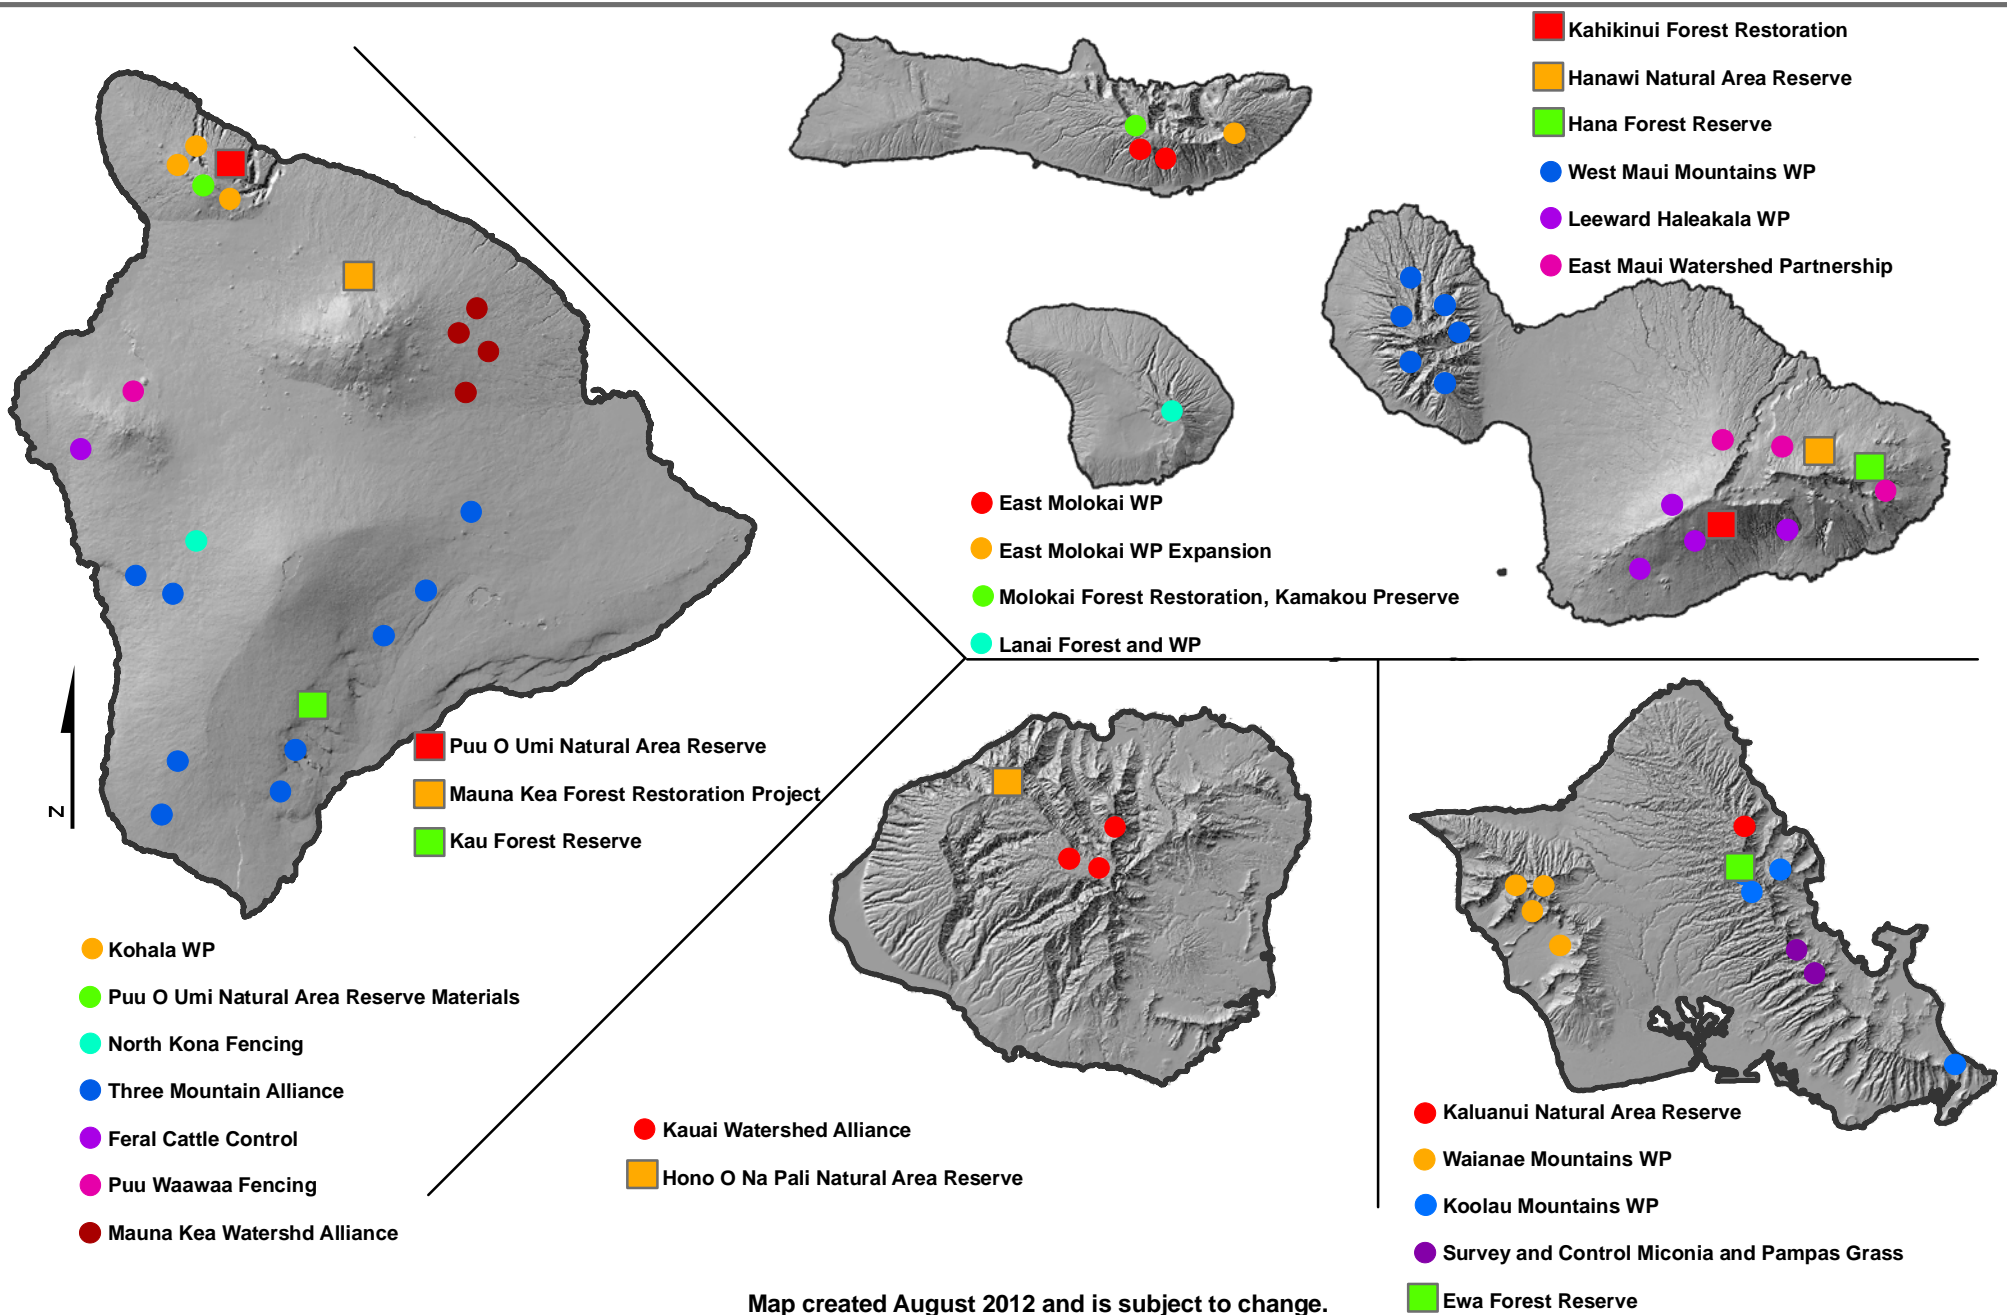

Watershed Project Locations

Map created August 2012 and is subject to change.
 Division of Forestry and Wildlife 587-4170.