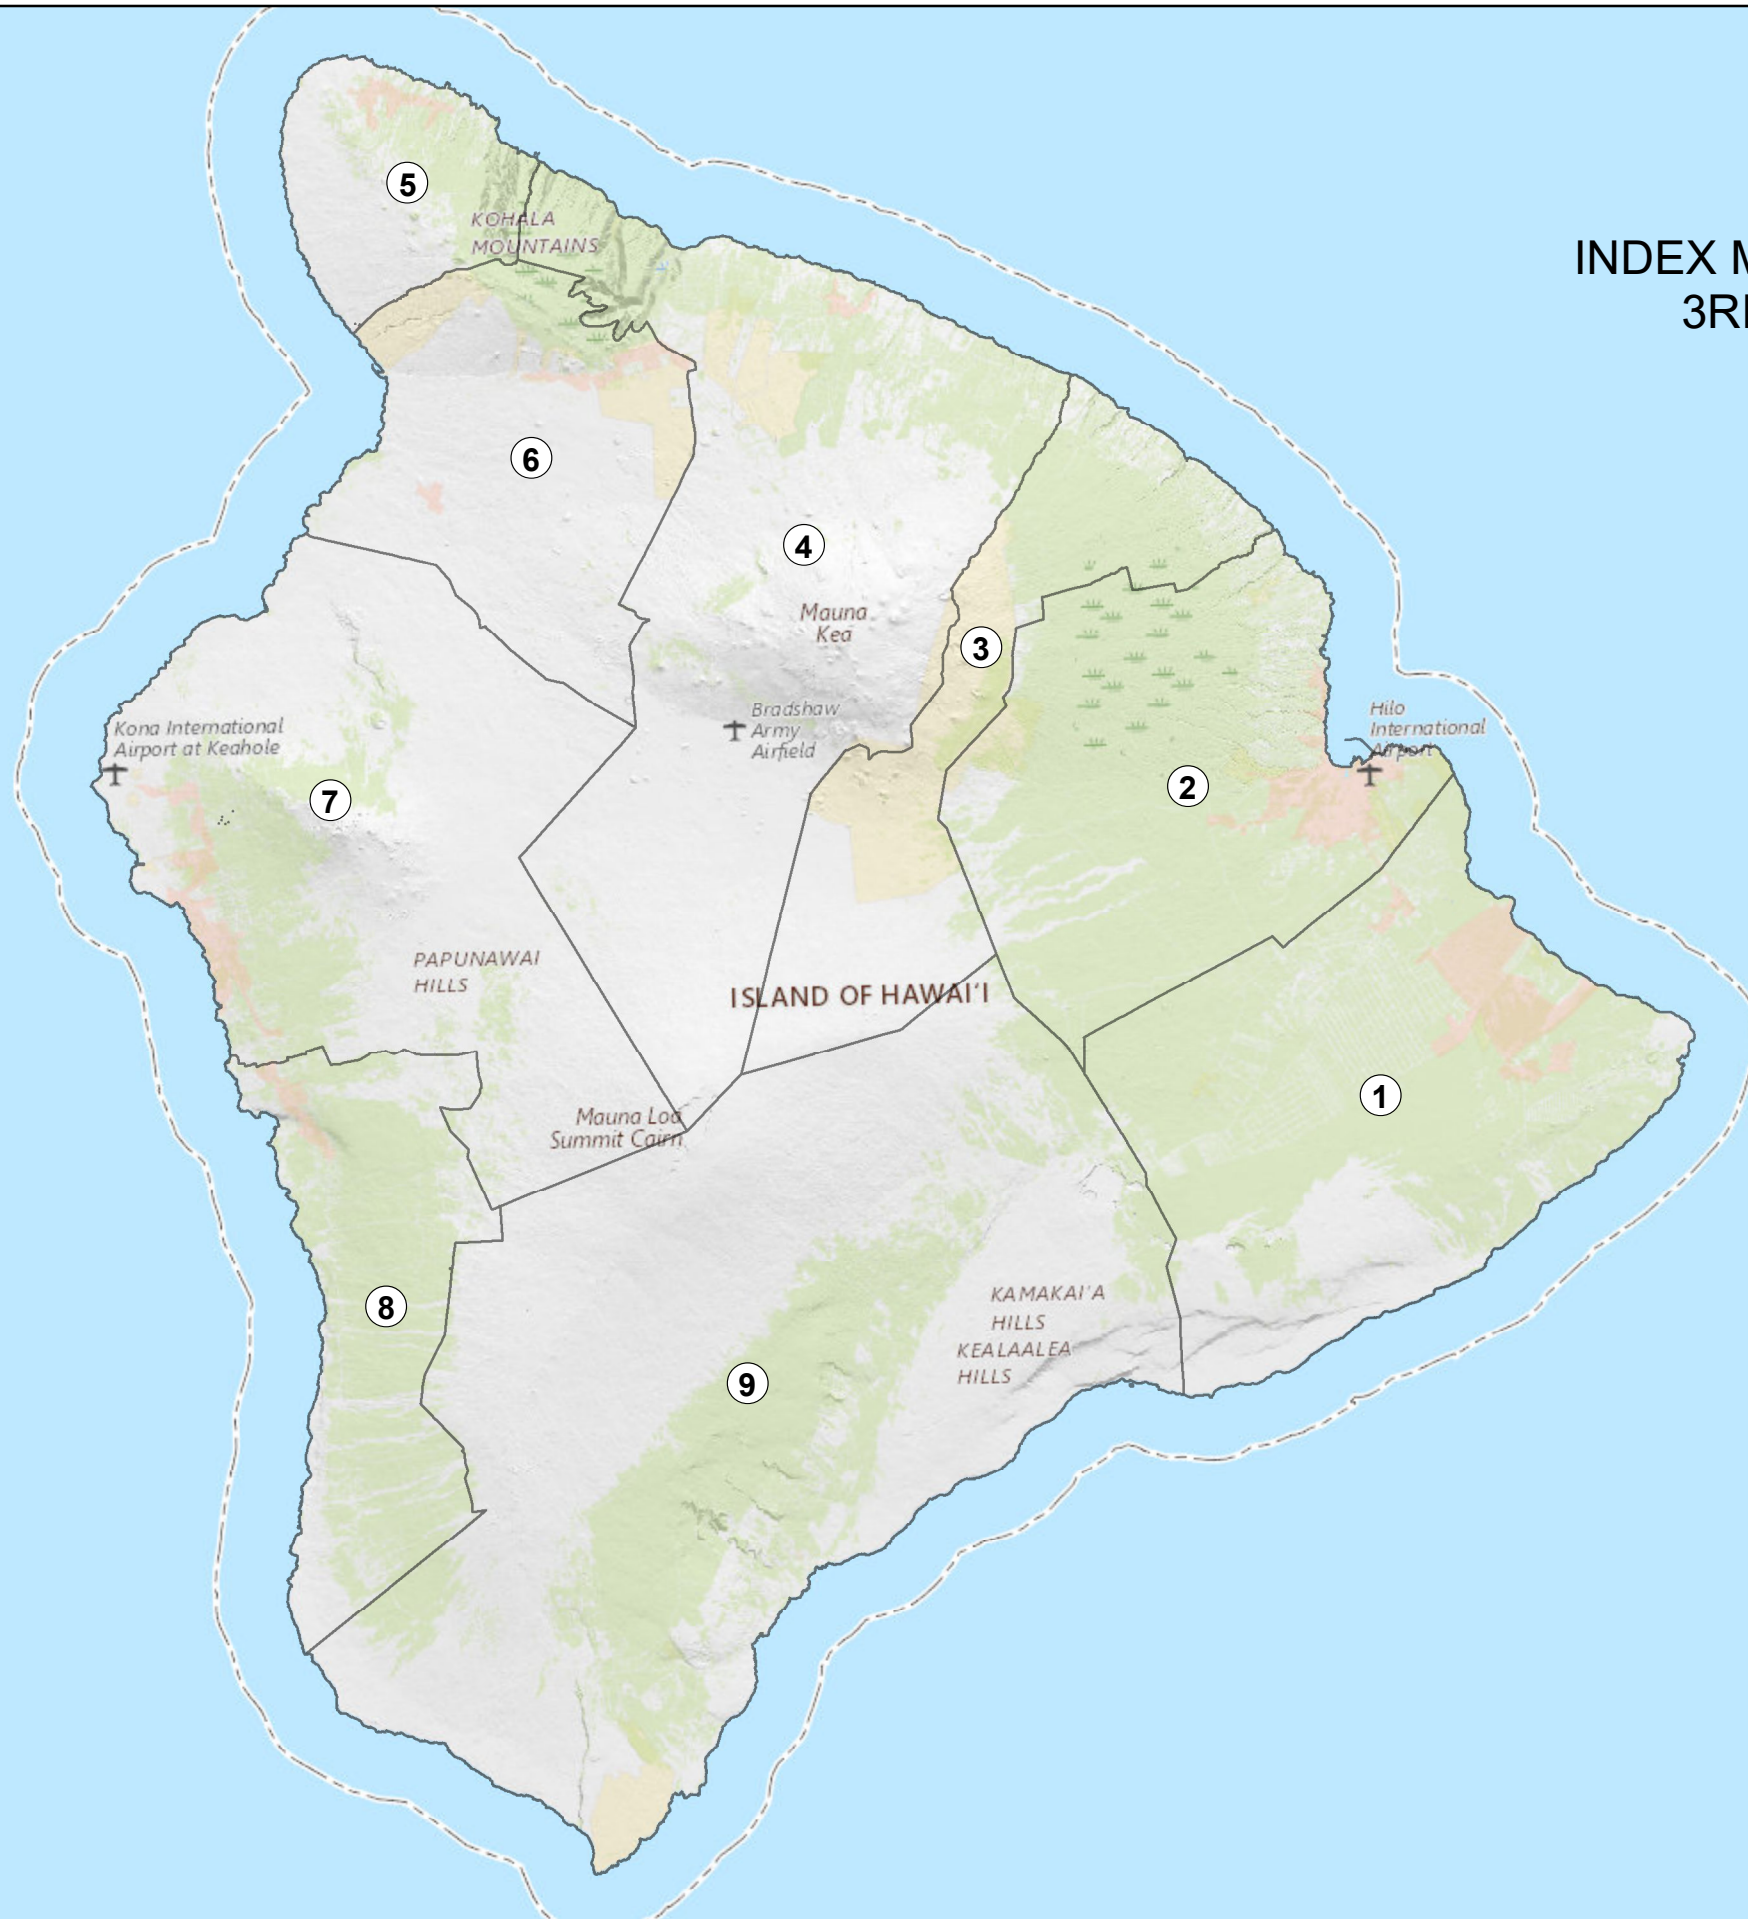

Island of Hawai'i

INDEX MAP OF HAWAI'I
3RD DIVISION

TMK Zone