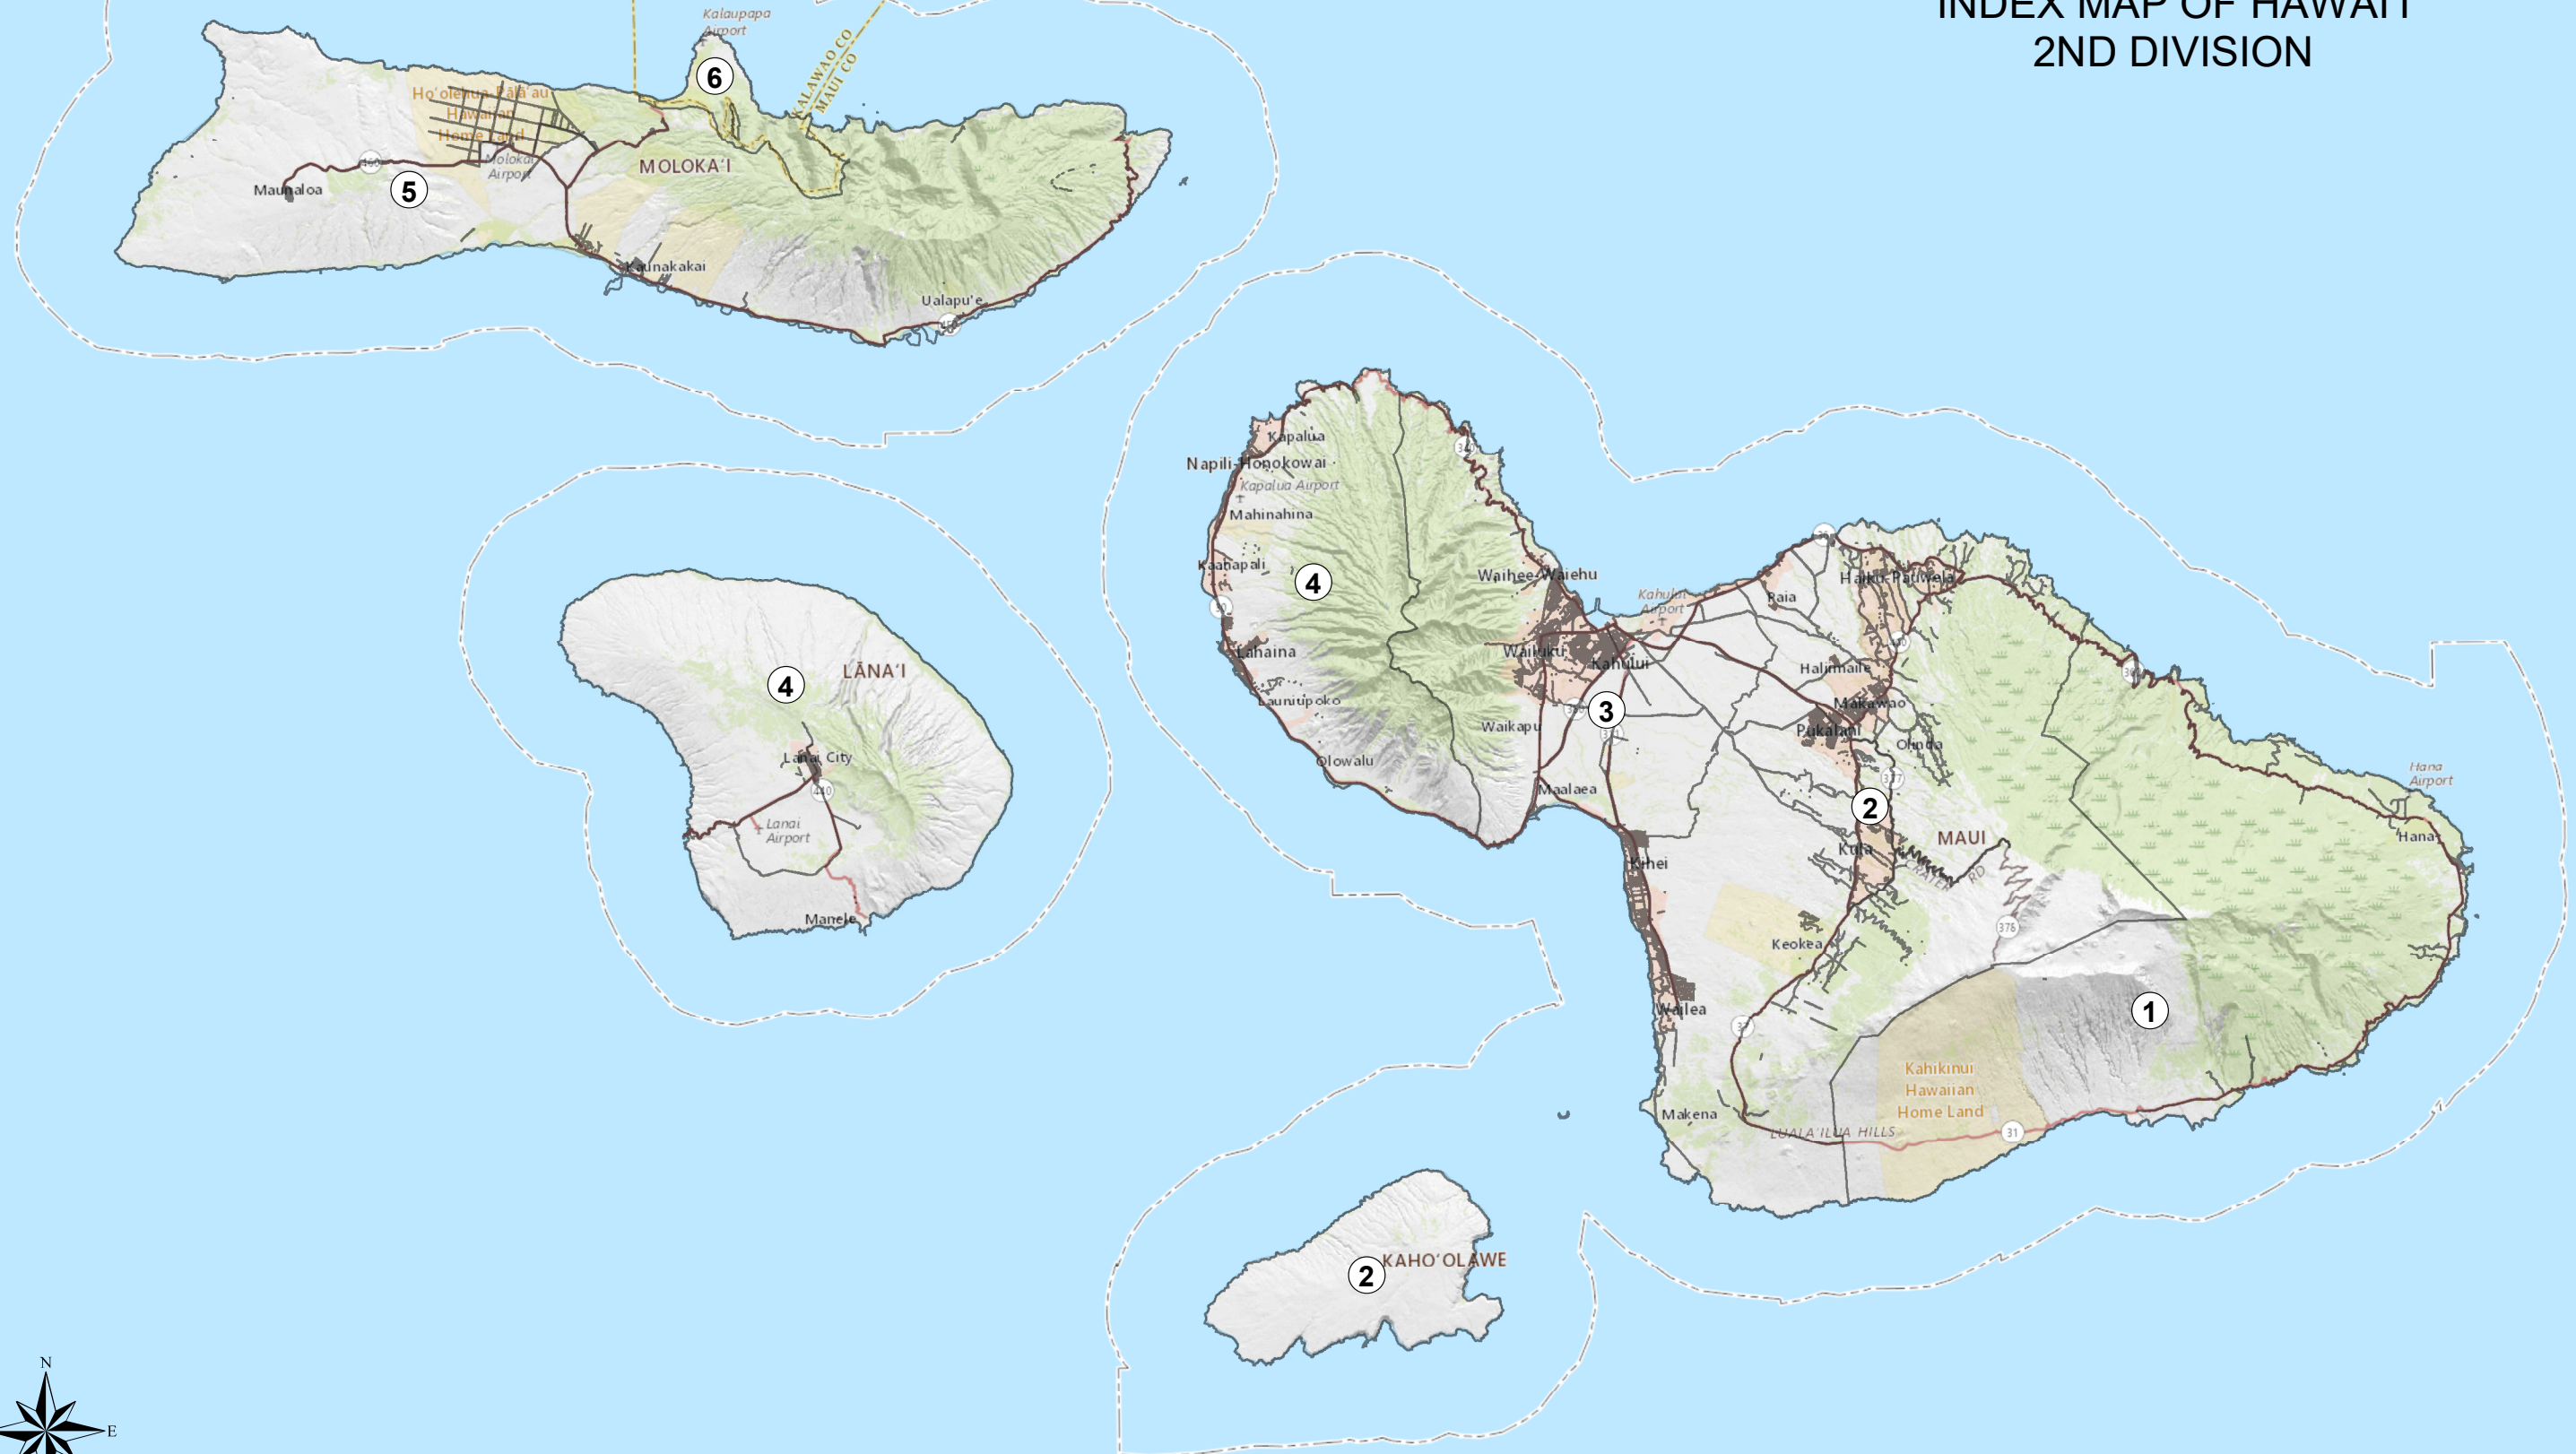

Islands of Maui County Maui, Moloka'i, Lana'i, Kaho'olawe

INDEX MAP OF HAWAII 2ND DIVISION

TMK Zone