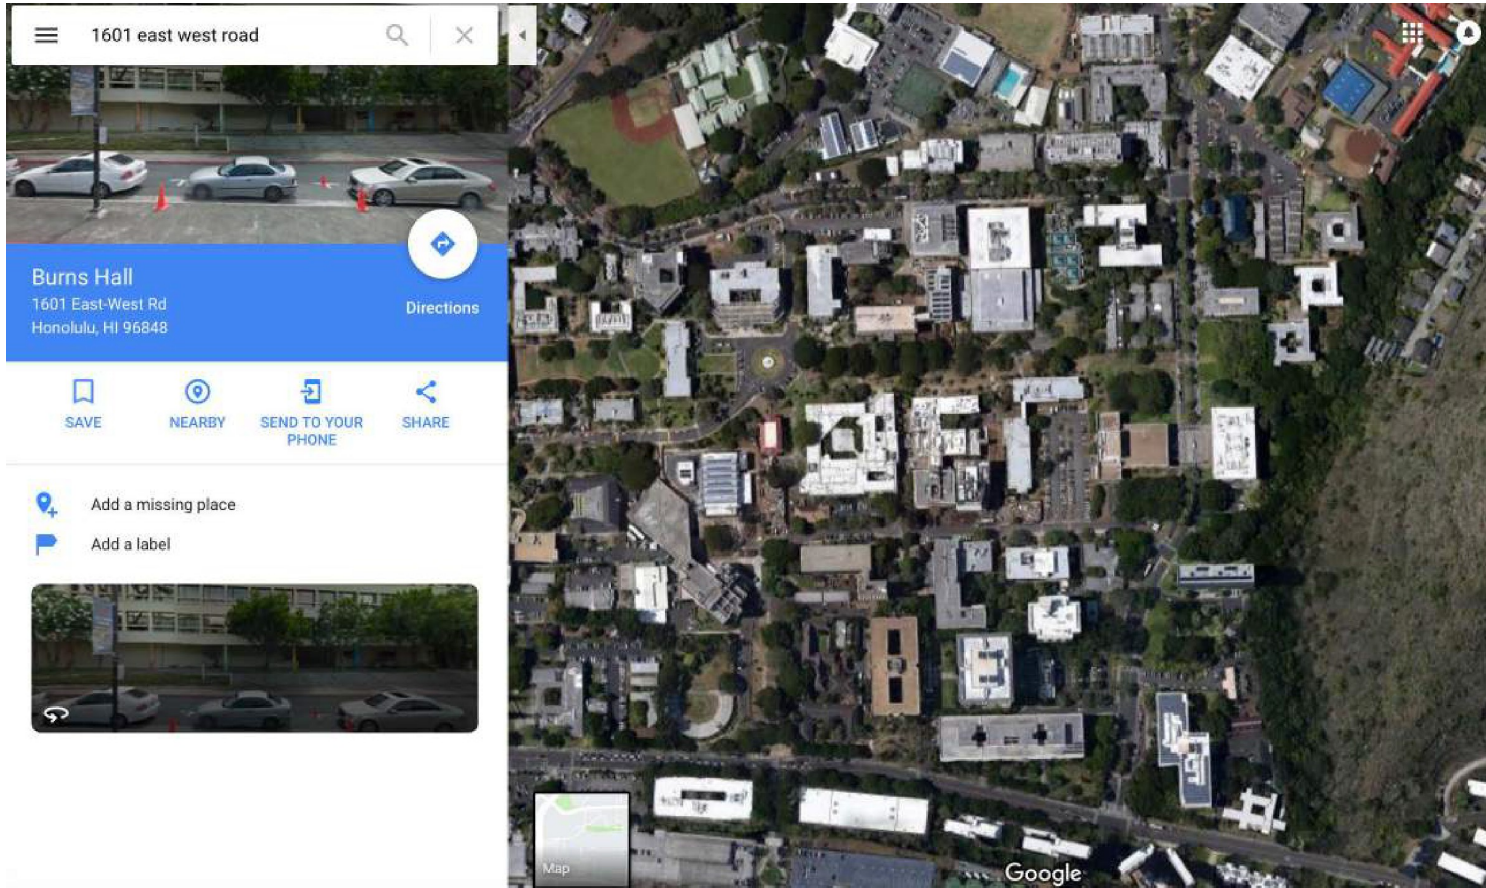


Additional Information

Figure #	Name	Description
1	USGS map	USGS map with property indicated
2	GIS Map	GIS map showing boundaries and surrounding area of property
3	Google Map	Google map showing boundaries and surrounding area of property
4	Complex Map	Map of nominated area

East-West Center
Name of Property

Honolulu, HI
County and State

USGS Map:

Figure 2: GIS Map Showing Property Location

Figure 3: Google Earth Map of property

1601 East West Road, Honolulu Hawaii 96848

East-West Center
Name of Property