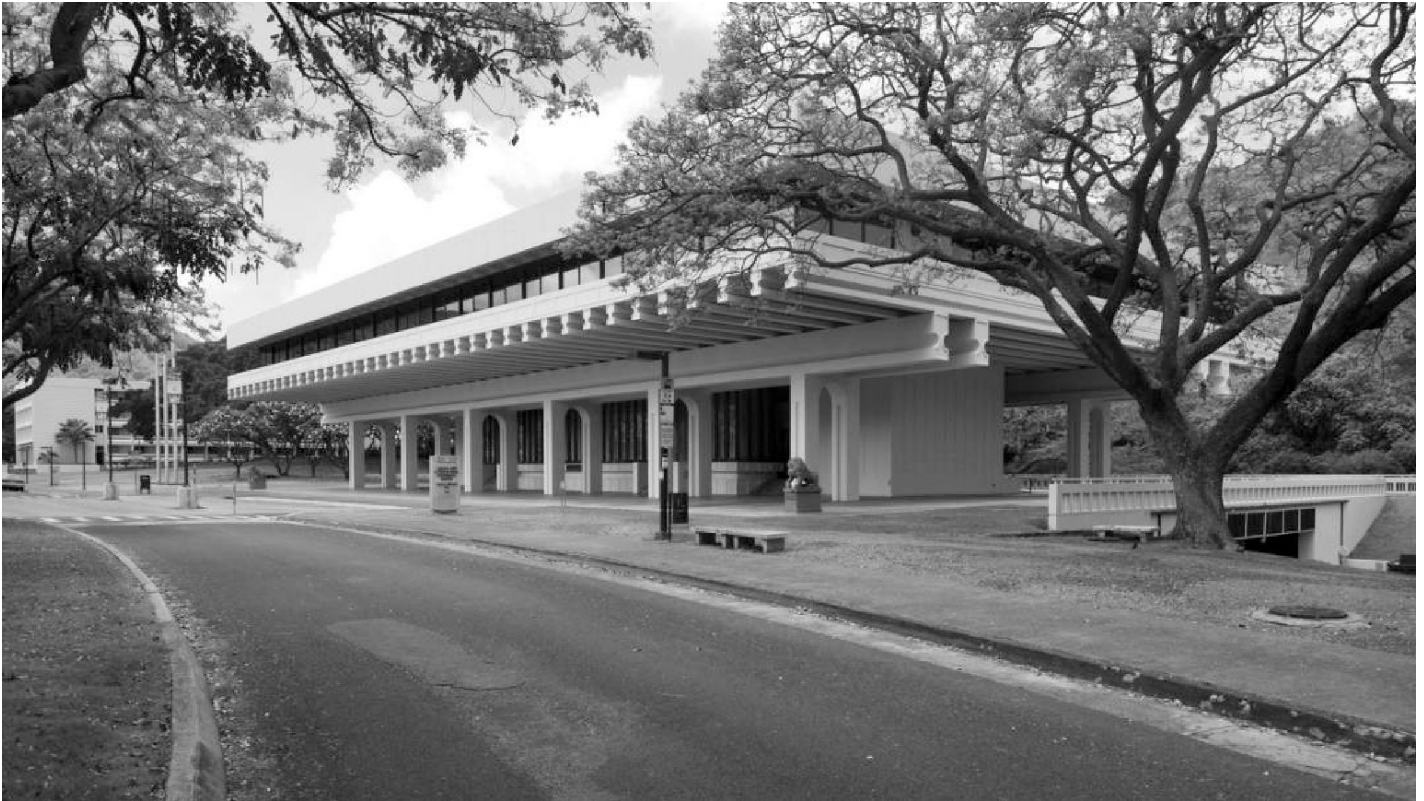

East-West Center
Name of Property

Honolulu, HI
County and State

Name of Property: East-West Center Complex
City or Vicinity: Honolulu
County: Honolulu State: HI
Photographer: David Franzen
Date Photographed: June 12, 2009

Description of Photograph(s) and number: Jefferson Hall; From the south side of East
West Road. 3 of 41