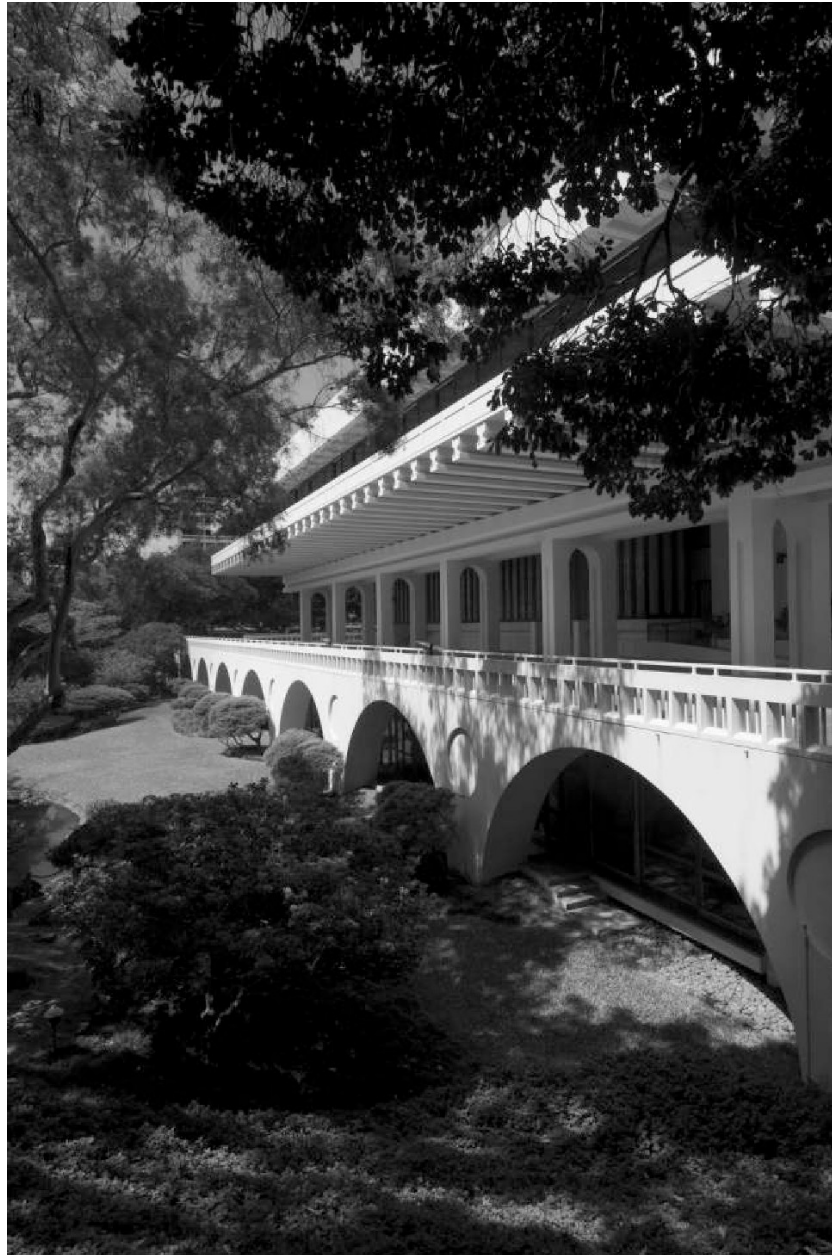

East-West Center
Name of Property

Honolulu, HI
County and State

Name of Property: East-West Center Complex
City or Vicinity: Honolulu
County: Honolulu State: HI
Photographer: David Franzen
Date Photographed: June 12, 2009

Description of Photograph(s) and number: Jefferson Hall; View of portions of Japanese Garden and Jefferson Hall from northern hillside.

10 of 41.