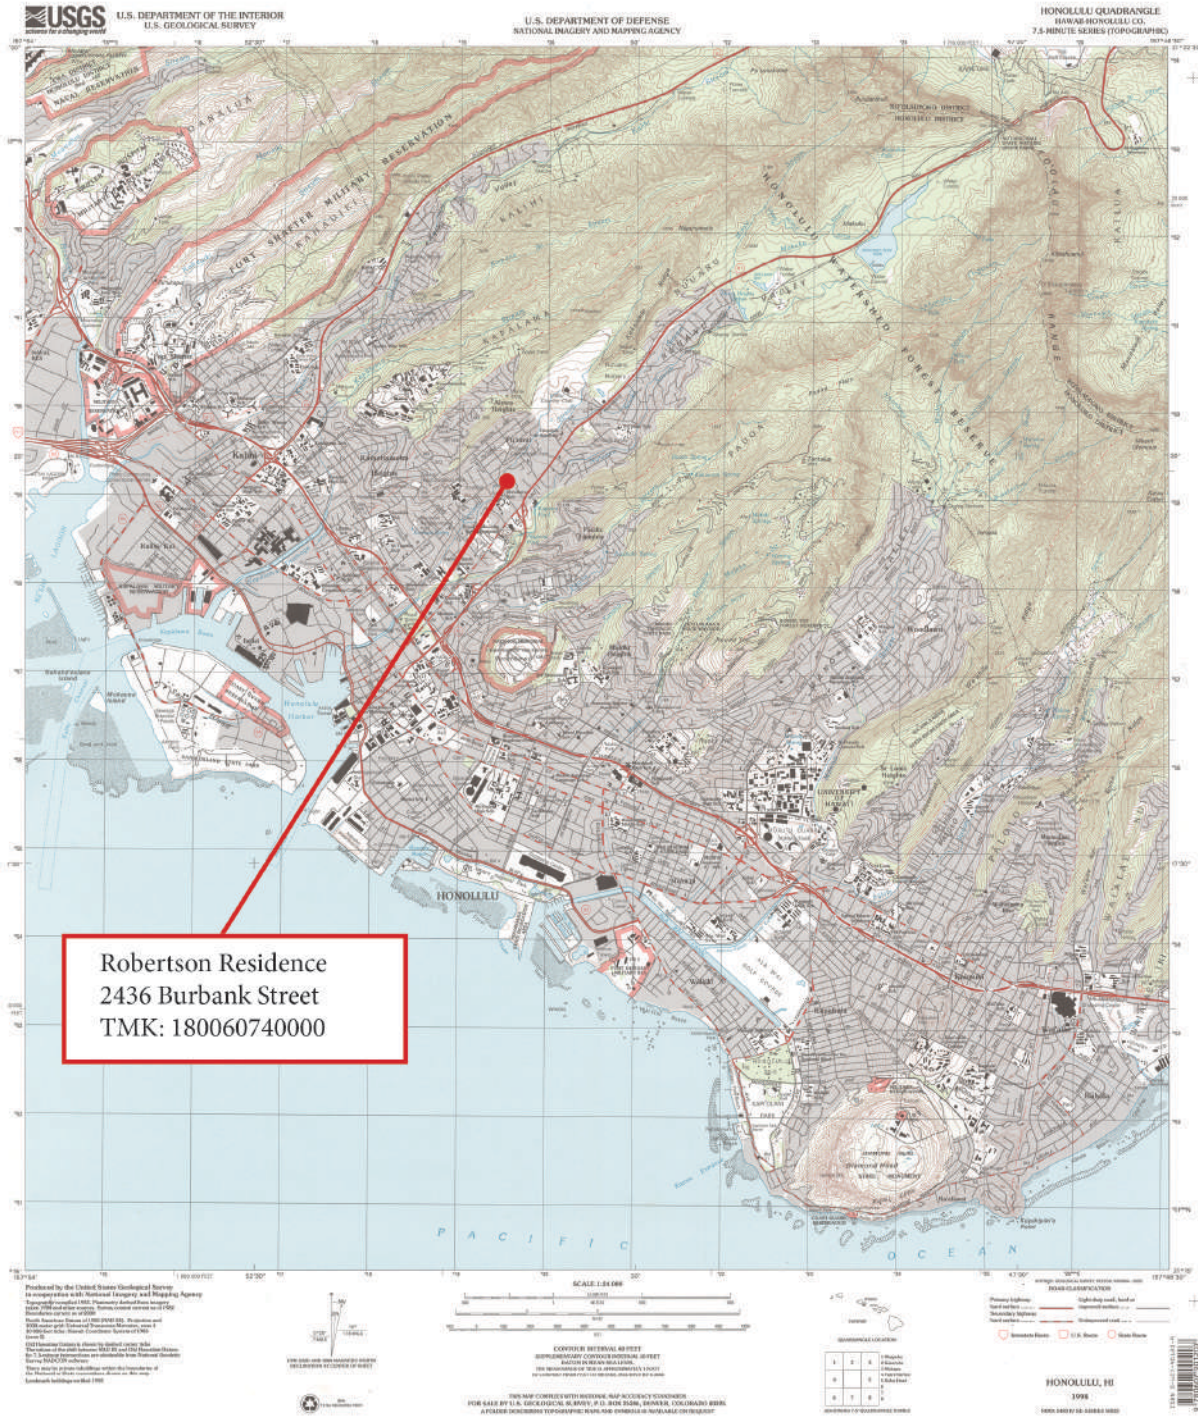

Figure 1: USGS Map of Honolulu, showing location of property

Figure 2: 2016 Plat Map Showing Property Boundary and Location

Figure 3: Google Earth Map of property

2436 Burbank Street, Honolulu, HI, 96817 21.33079, -157.8476