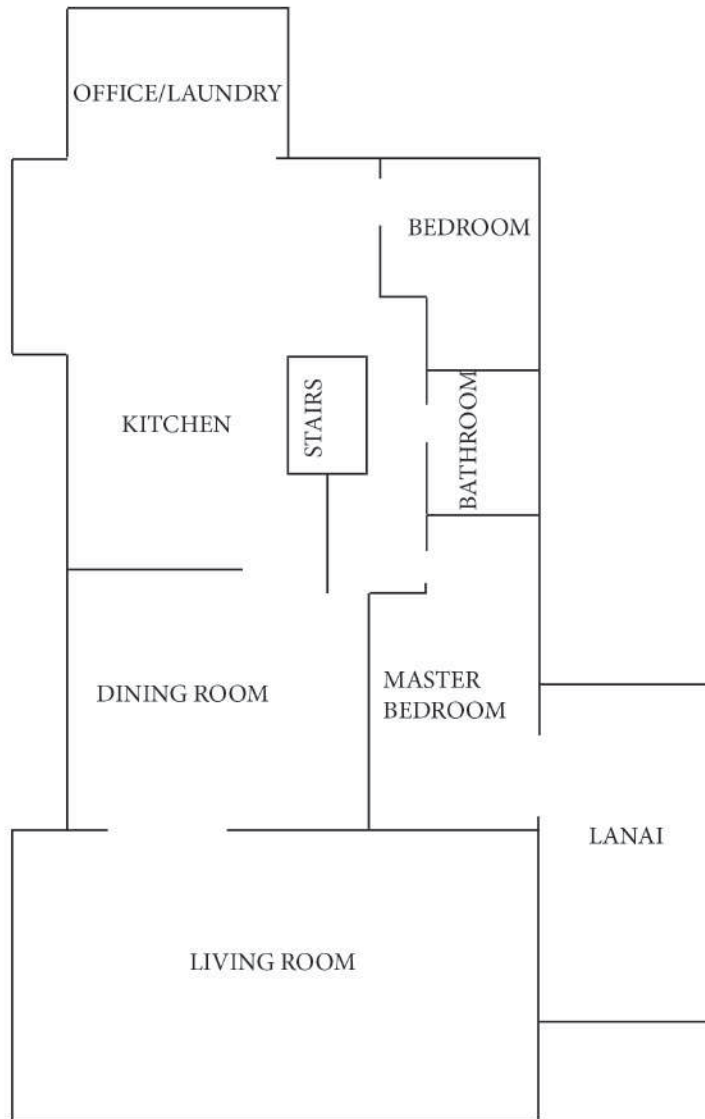

Figure 4: Floor Plan

Figure 5: Historic Document

Name of Property: Getz Residence
City or Vicinity: Honolulu
Photographer: Unknown
Date Photographed: N/A
Description of Photograph: Photograph of Tax Maps Branch History Sheet

Photographs:

Photo #	Name	Description
1 of 18	Property Exterior	View of Residence from Burbank Street, looking NW
2 of 18	Property Exterior	View of Residence from Burbank Street, looking NE
3 of 18	Property Exterior	View of Residence from rear yard
4 of 18	Property Exterior	View of residence from side yard
5 of 18	Property Interior	View of living room
6 of 18	Property Interior	View of living room, from rear door
7 of 18	Property Interior	View of main hallway
8 of 18	Property Interior	View of dining room
9 of 18	Property Interior	View of kitchen
10 of 18	Property Interior	View of kitchen
11 of 18	Property Interior	View of staircase
12 of 18	Property Interior	View of stairs (detail)
13 of 18	Property Interior	View of second floor hallway
14 of 18	Property Interior	View of stairwell from second floor
15 of 18	Property Interior	View of bedroom
16 of 18	Property Interior	View of bathroom
17 of 18	Property Interior	View of bedroom
18 of 18	Property Interior	View of sleeping porch